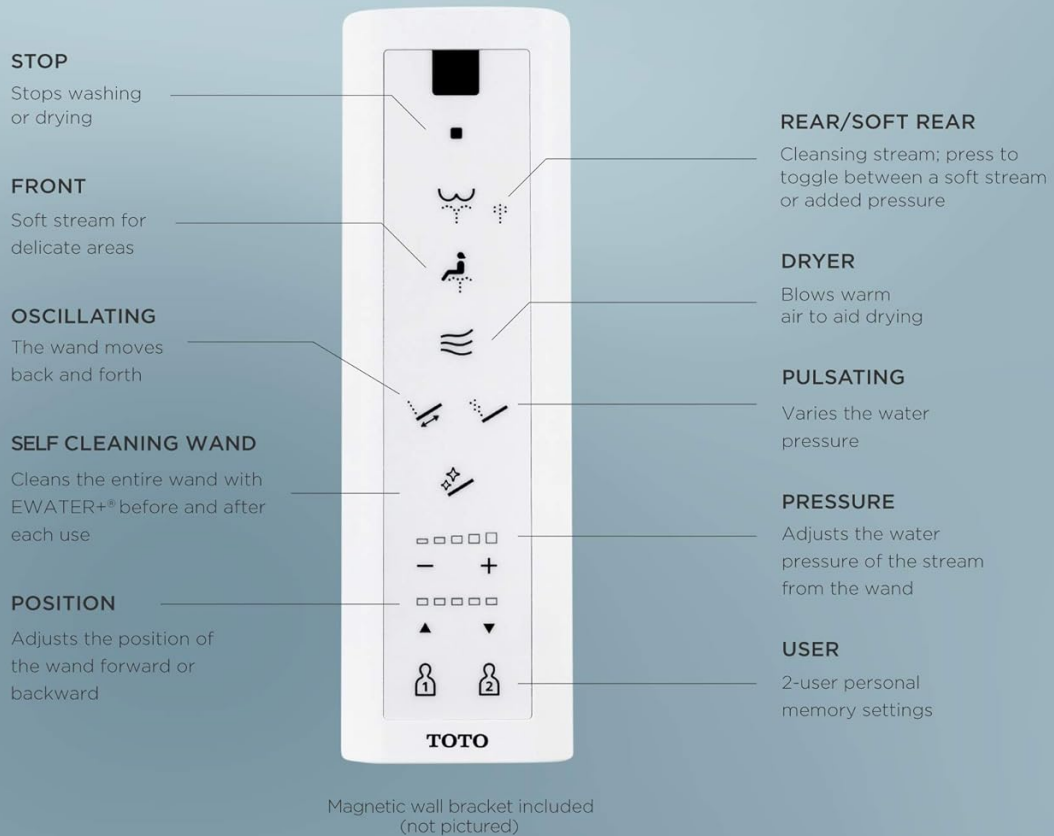

### Remote Control Functions:

Image: Detailed layout of the remote control showing buttons for Stop, Rear/Soft Rear, Front, Dryer, Oscillating, Pulsating, Pressure, Position, and User presets.

- **Stop:** Stops washing or drying.
- **Rear/Soft Rear:** Cleansing stream; press to toggle between soft stream or added pressure.
- **Front:** Soft stream for delicate areas.
- **Dryer:** Blows warm air to aid drying.
- **Oscillating:** The wand moves back and forth for wider coverage.
- **Pulsating:** Varies the water pressure for a massaging effect.
- **Pressure:** Adjusts the water pressure of the stream from the wand.
- **Position:** Adjusts the position of the wand forward or backward.
- **User:** 2-user personal memory settings for quick access to preferred configurations.

### Cleansing Modes:

## TOUCH ACTIVATED REMOTE CONTROL

Easy and Convenient to Use

WASHLET® C5 Model

Image: Various water spray options including Rear Spray for effective cleansing, Soft Rear for gentle rinsing, Front Spray for delicate areas, Oscillating Spray for wider coverage, and an Adjustable Wand to find the perfect position.

### Operating Video Guides:

Your browser does not support the video tag.

Video: TOTO WASHLET C5 Electronic Bidet Seat Features - This video highlights the main features and benefits of the bidet seat in action.