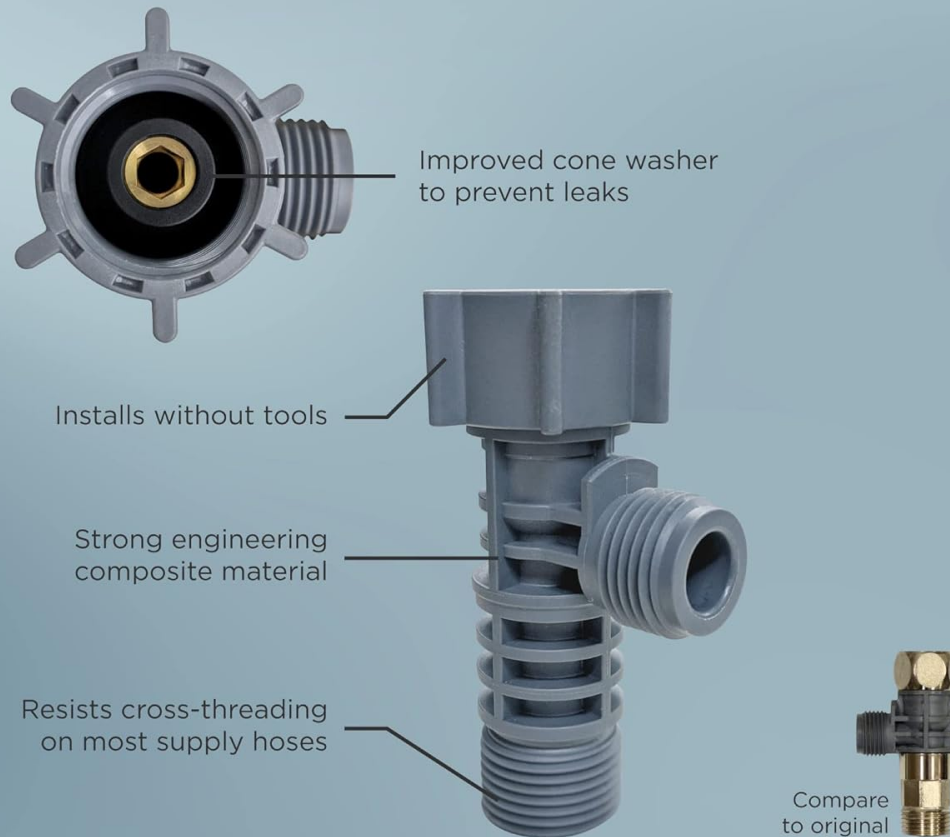

This image illustrates the components included with your WASHLET C2, such as the bidet seat, bracket, and newly redesigned tee connector. It also shows the required items for installation: a 120V GFCI outlet and basic tools like a screwdriver, tape measure, and wrench.

This diagram helps determine if the WASHLET C2 fits your standard elongated or round toilet, providing key measurements for width and length, and minimum distances from the tank.

Installation Steps Overview:

This image provides a visual overview of the installation process: 1. Remove existing toilet seat. 2. Install mounting bracket. 3. Slide WASHLET onto bracket. 4. Connect water supply and power.

YOU SPOKE. WE LISTENED.

EASIER, TROUBLE-FREE INSTALLATION
with the new, improved tee connector

**We thank our customers for continued feedback
on how to improve the WASHLET.**

The newly designed tee connector features an improved cone washer to prevent leaks, installs without tools, and is made of strong engineering composite material to resist cross-threading.