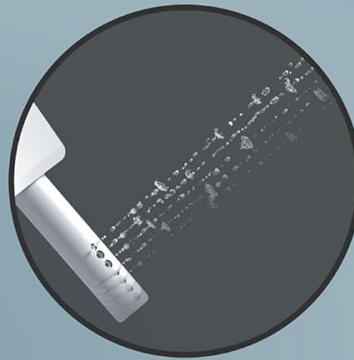

Cleansing Functions:

ADJUSTABLE WATER SPRAY & PRESSURE

For a better clean

REAR SPRAY

Effective rear cleansing

SOFT REAR

Gentle rear rinsing

FRONT SPRAY

Soft stream for delicate areas

OSCILLATING SPRAY

Wand moves back and forth

ADJUSTABLE WAND

Find the perfect position

The WASHLET provides multiple spray options: Rear Spray for effective cleansing, Soft Rear for gentle rinsing, Front Spray for delicate areas, and Oscillating Spray where the wand moves back and forth. The wand position is also adjustable.