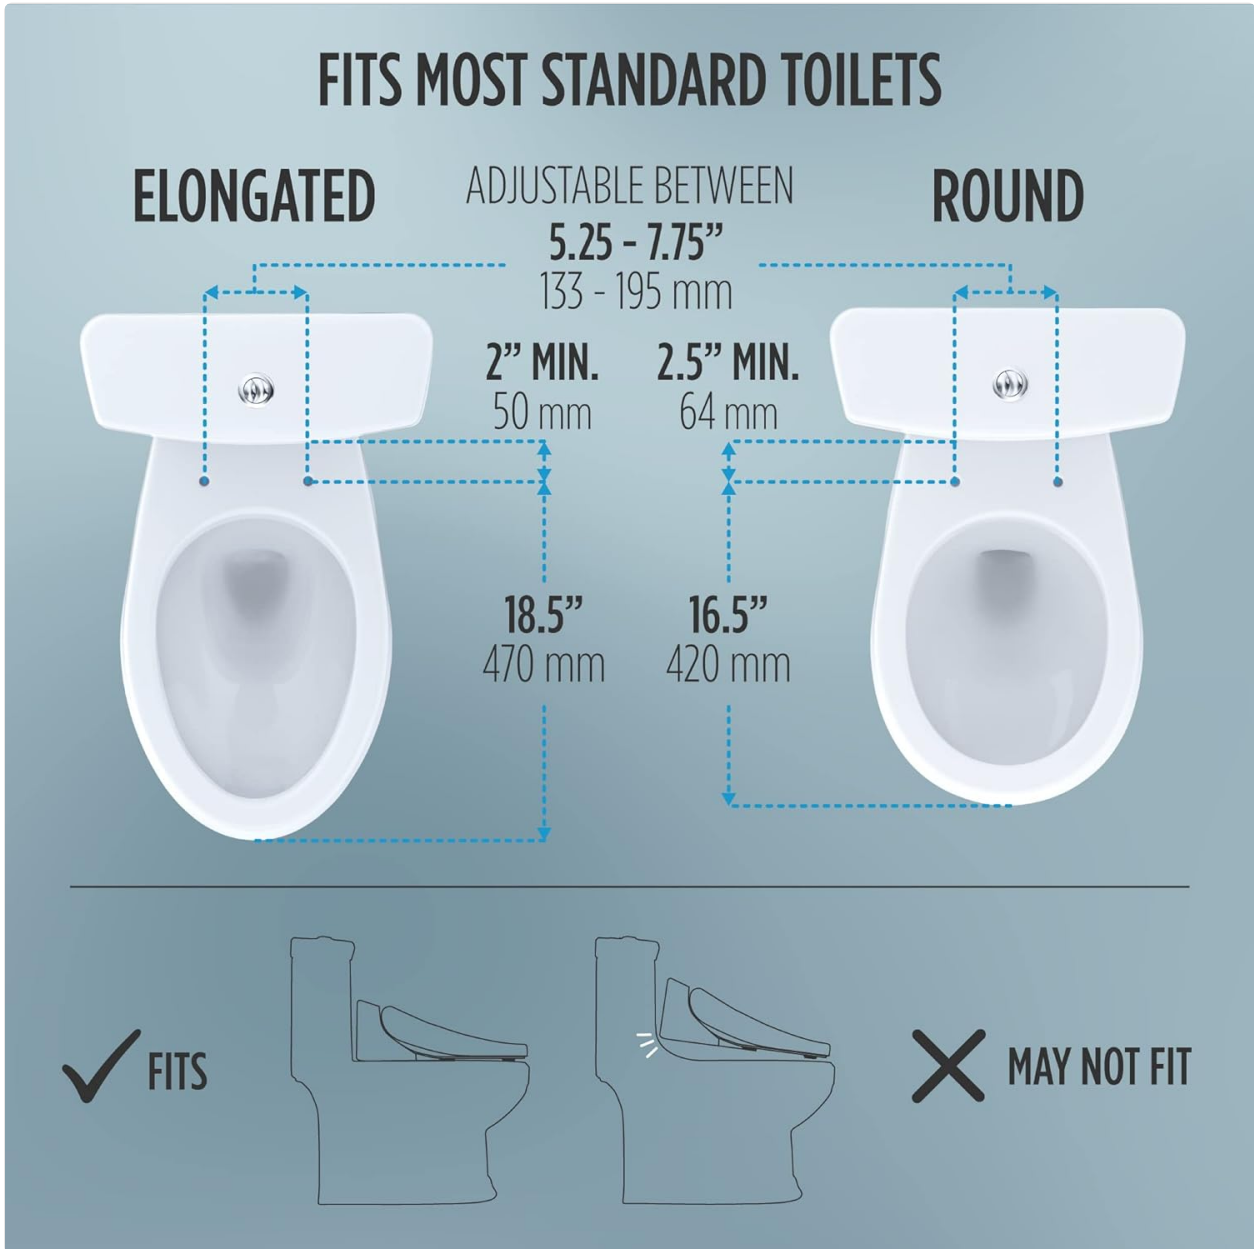

What's Included & Required:

WHAT'S INCLUDED:

WASHLET

Bracket

Newly
Redesigned
Tee Connector

WHAT'S REQUIRED

120V GFCI Outlet

Tools

This image illustrates the components included with your WASHLET C2, such as the bidet seat, bracket, and newly redesigned tee connector. It also shows the required items for installation: a 120V GFCI outlet and basic tools like a screwdriver, tape measure, and wrench.

This diagram helps determine if the WASHLET C2 fits your standard elongated or round toilet, providing key measurements for width and length, and minimum distances from the tank.

Installation Steps Overview:

This image provides a visual overview of the installation process: 1. Remove existing toilet seat. 2. Install mounting bracket. 3. Slide WASHLET onto bracket. 4. Connect water supply and power.

YOU SPOKE. WE LISTENED.