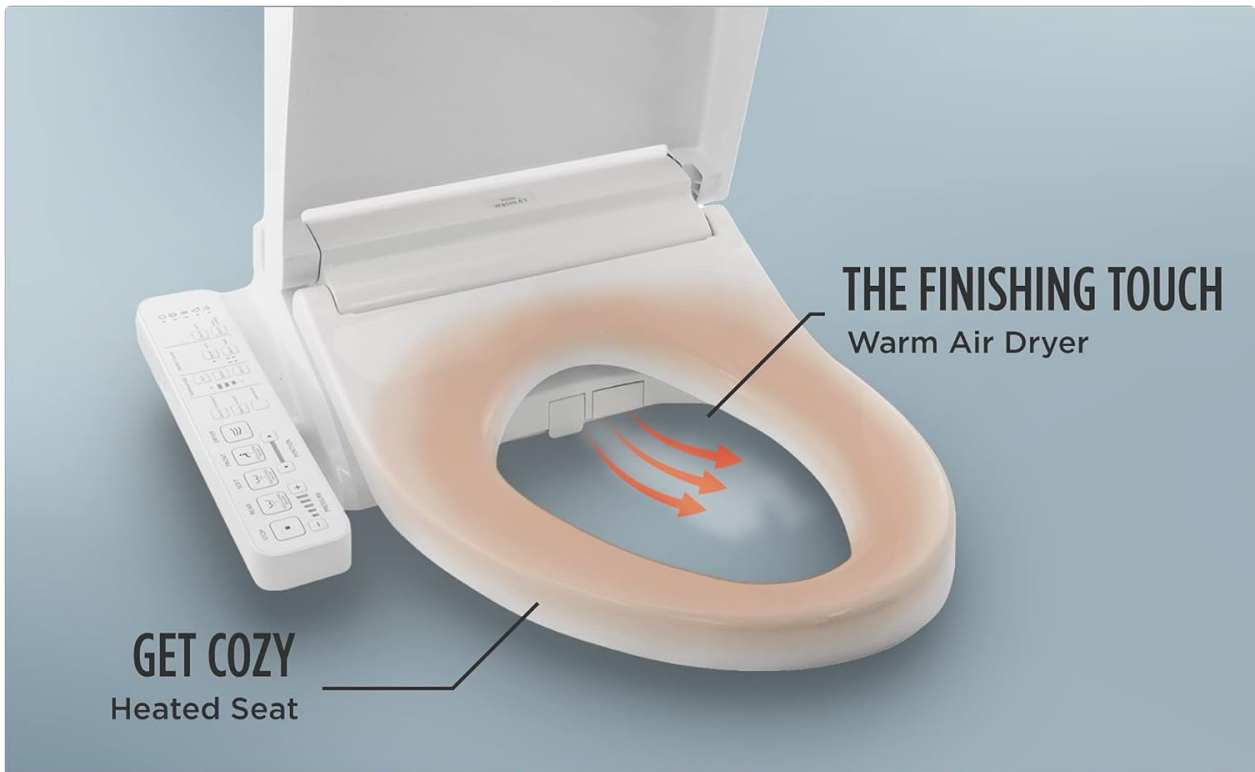

Enjoy the comfort of a heated seat, the efficiency of a warm air dryer, and the freshness provided by the air deodorizer. The refreshing cleansing spray ensures thorough hygiene.

Maintenance and Cleaning

Regular maintenance ensures the longevity and optimal performance of your WASHLET C2. The unit is designed with features to simplify cleaning.

Self-Cleaning Wand with EWATER+: