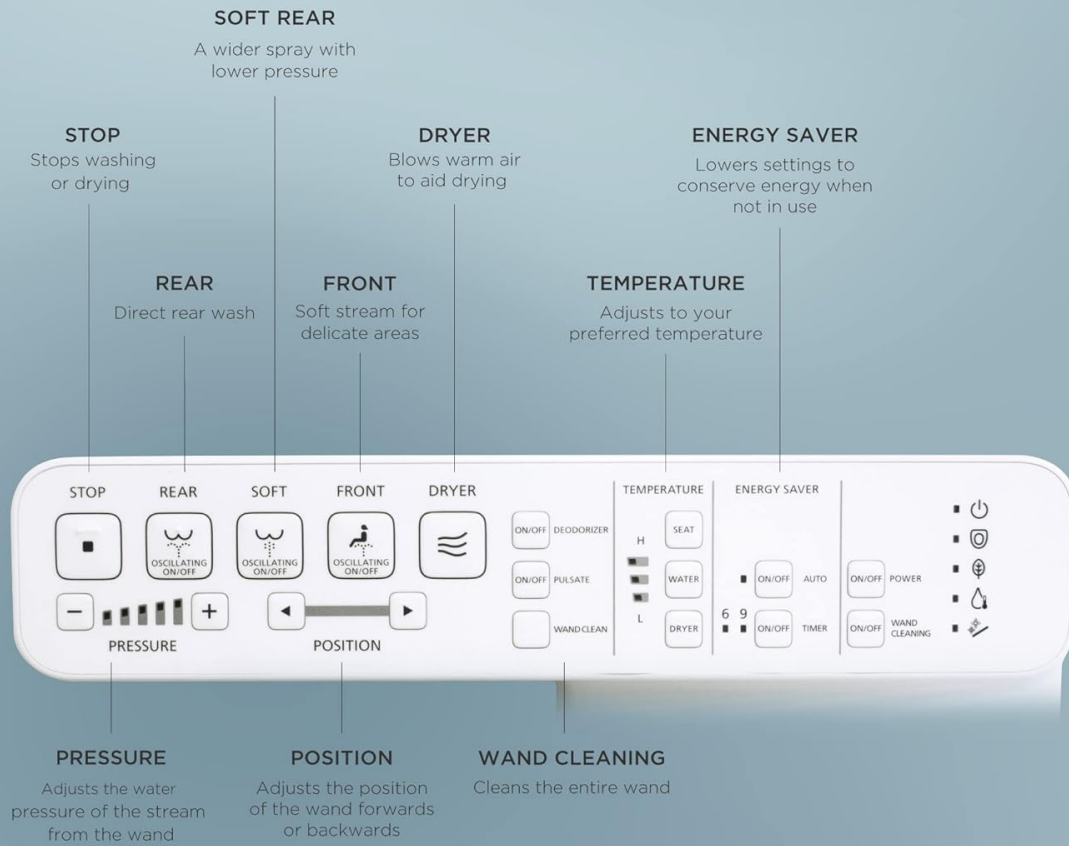

For interactive 3D instructions, download the BILT Intelligent Instructions app:

Easy step-by-step
interactive 3D instructions
for this product can be found in

BILT® INTELLIGENT
INSTRUCTIONS

Available on most iOS and Android Devices

DOWNLOAD THE **FREE** APP

TOTO
WASHLET

Scan the QR codes or visit your app store to download the BILT app for step-by-step interactive instructions.

Operating Instructions

The WASHLET C2 offers a range of functions controlled via its intuitive side panel. Familiarize yourself with the controls to optimize your experience.

Control Panel Overview:

CONTROL PANEL

EASY AND CONVENIENT TO USE

WASHLET® C2

Interface of the remote control is subject to change.

The control panel features buttons for Stop, Rear wash, Soft Rear wash, Front wash, Dryer, Temperature settings (Water, Seat, Dryer), Energy Saver, and Wand Cleaning. Pressure and Position adjustments are also available.

Soft stream for delicate areas

OSCILLATING SPRAY

Wand moves back and forth

ADJUSTABLE WAND

Find the perfect position

The WASHLET provides multiple spray options: Rear Spray for effective cleansing, Soft Rear for gentle rinsing, Front Spray for delicate areas, and Oscillating Spray where the wand moves back and forth. The wand position is also adjustable.