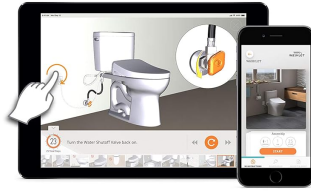

Official Installation Videos:

Your browser does not support the video tag.

Video: BILT Install Demo - This video provides a demonstration of the installation process for the TOTO WASHLET, showcasing the steps involved for a smooth setup.

Your browser does not support the video tag.

Video: WASHLET Install Video - A comprehensive video guide detailing the installation of the WASHLET, ensuring users can follow along for a successful setup.

For interactive 3D instructions, download the BILT Intelligent Instructions app:

Easy step-by-step
interactive 3D instructions
for this product can be found in

BILT® INTELLIGENT
INSTRUCTIONS

Available on most iOS and Android Devices