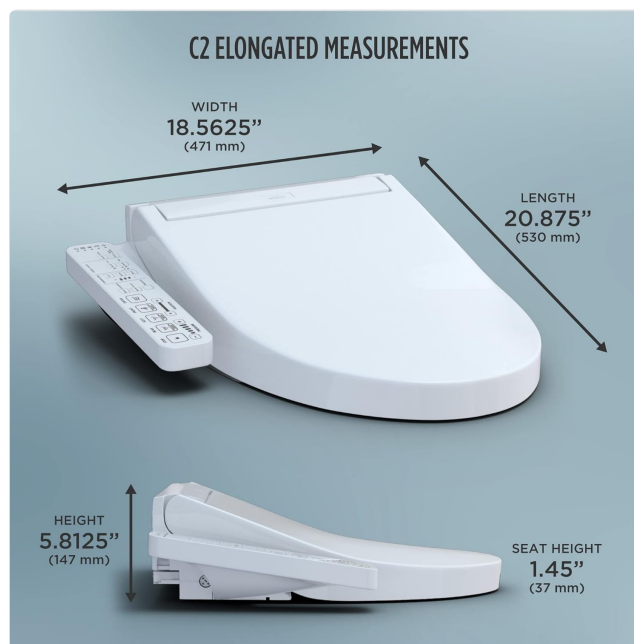

- **Deodorizer Not Working:** Ensure the deodorizer function is enabled on the control panel.
- **Wand Not Extending/Retracting:** Check for any obstructions around the wand. Perform a wand cleaning cycle.

If troubleshooting steps do not resolve the issue, it is recommended to contact TOTO Technical Support for further assistance.

Specifications

Attribute	Detail
Model Number	SW3074#01
Color	Cotton White
Shape	Elongated
Material	Plastic
Product Dimensions (L x W)	20.88"L x 18.56"W
Item Weight	16 ounces (1 pound)
Operation Mode	Automatic
Voltage	120 Volts
Batteries Required	Yes (2 AA batteries included)
Included Components	WASHLET Bidet Seat, Installation Hardware
Country of Origin	Malaysia

Detailed measurements for the Elongated WASHLET C2, including width, length, height, and seat height.