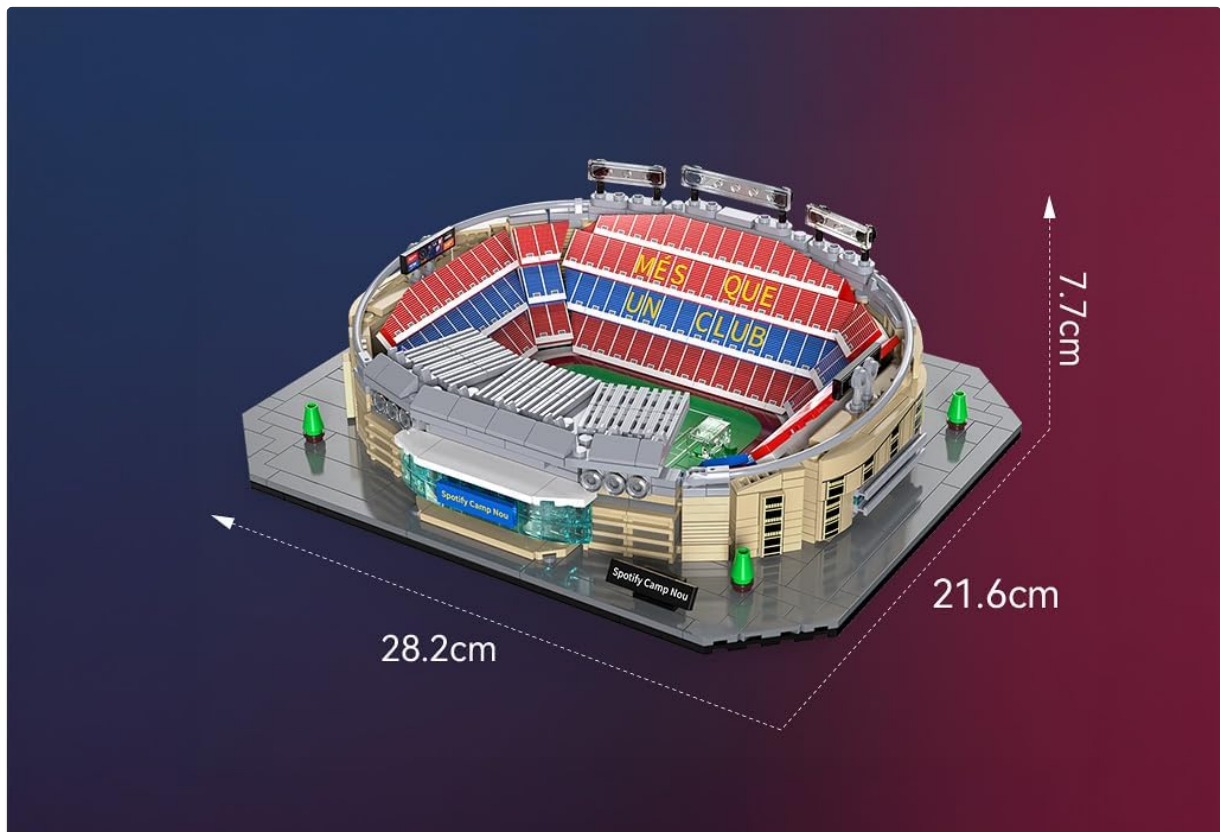

7. SPECIFICATIONS

| Feature | Detail |
|------------------------------|---|
| Product Dimensions | 28.2 x 21.6 x 7.7 cm (L x W x H) |
| Weight | 1.14 kg |
| Manufacturer Recommended Age | 8 - 100 years |
| Model Number | C66023W |
| Material | Plastic |
| Educational Objective | Logical thinking |
| Number of Pieces | 723 (Note: Some sources indicate 728 or 732 pieces) |
| Theme | Architecture |
| Assembly Required | Yes |
| Usage Environment | Indoor |