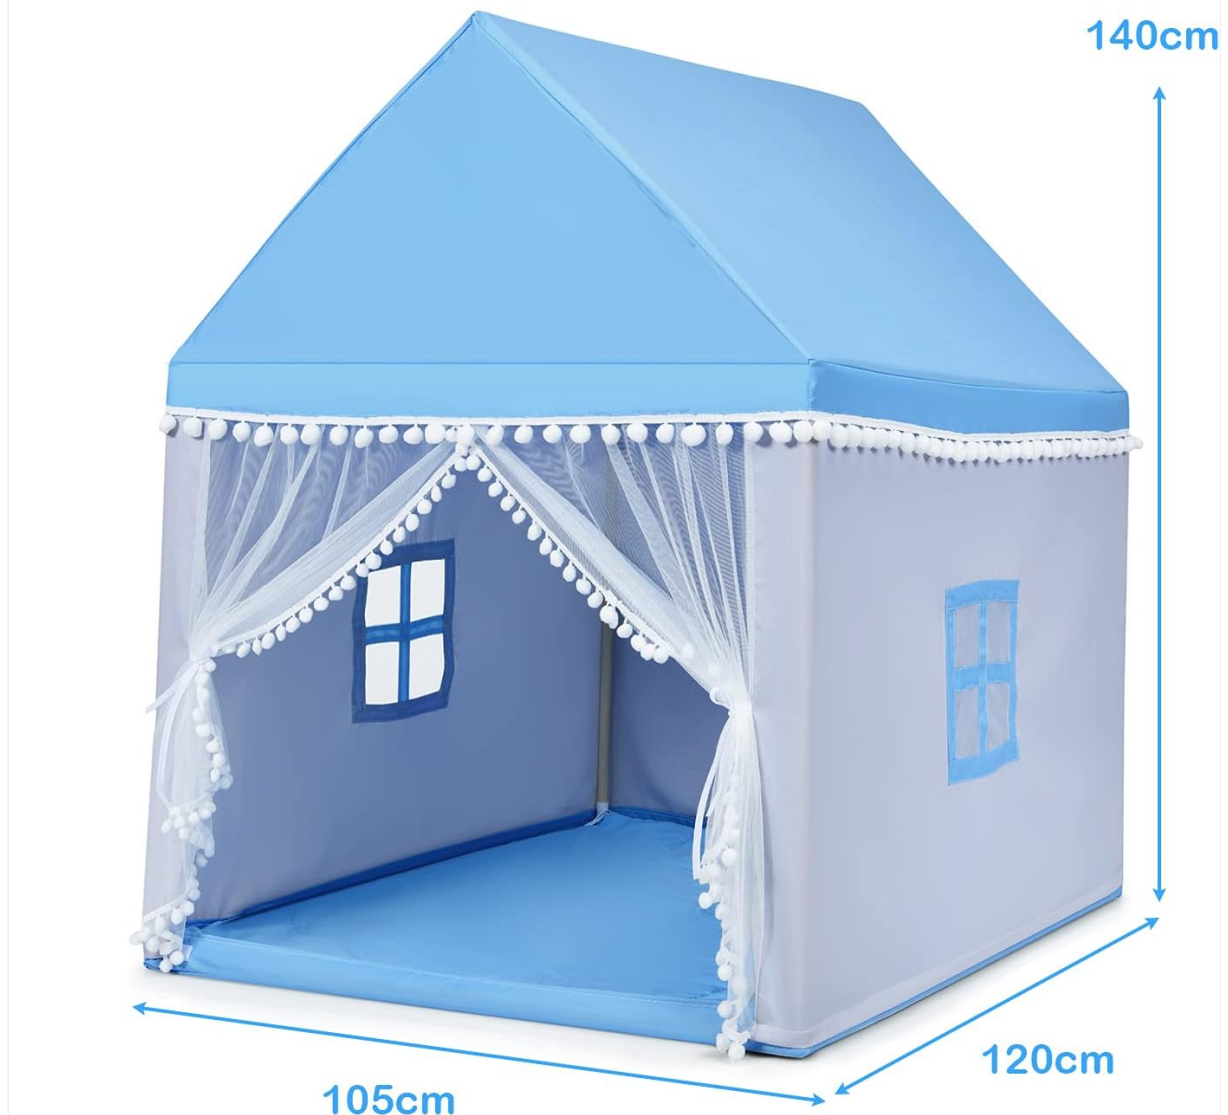

## SPECIFICATIONS

---

<b>Feature</b>	<b>Detail</b>
Brand	GOPLUS
Model Number	IX78127FR
Color	Blue
Material	Oxford fabric, Pine wood, Plastic
Dimensions (L x W x H)	105 x 120 x 140 cm
Item Weight	5.56 kg
Frame Material	Pine wood
Style/Theme	Castle
Assembly Required	Yes
Recommended Minimum Age	36 months
Recommended Maximum Age	72 months

**Peut accueillir 4 personnes en même temps**

Image: A visual representation of the tent's dimensions, indicating its length (105 cm), width (120 cm), and height (140 cm).