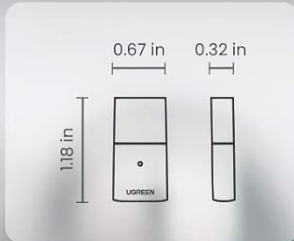

- **Keep Clean:** Regularly wipe the exterior of the dongle with a soft, dry cloth to remove dust and debris.
- **Protect the USB Connector:** When not in use, especially during transport, use the provided protective cap to prevent dust or lint from entering the USB connector.
- **Avoid Physical Damage:** Handle the dongle with care. Avoid dropping it or exposing it to excessive force, which could damage internal components or the USB connector.
- **Store Properly:** Store the dongle in a cool, dry place away from direct sunlight and extreme temperatures.

Ultra Compact Mini Size

Image: The UGREEN Bluetooth dongle's ultra-compact size (0.67 x 0.31 x 1.2 inches) makes it easy to handle and store.

6. TROUBLESHOOTING

If you encounter issues with your UGREEN USB Bluetooth Dongle, refer to the following common troubleshooting steps:

- **Dongle Not Recognized:**
  - Try plugging the dongle into a different USB port on your computer.
  - Restart your computer.