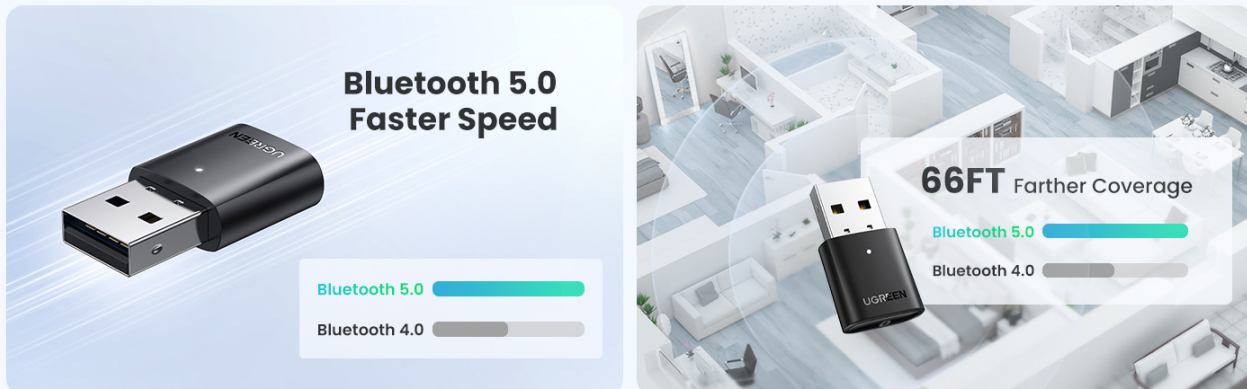

- **Ultra-Compact Design:** Its mini size allows it to be inserted into any USB port without obstructing adjacent ports, making it ideal for both travel and home use.
- **Smart Chip Integration:** Features an RTL8761BUV smart chip for stable and fast transmission.
- **LED Indicator:** Includes a small LED light to indicate operational status.

## Faster Speed & Farther Coverage

Image: Comparison showing Bluetooth 5.0 offers faster speed and farther coverage (up to 66 feet) compared to Bluetooth 4.0.