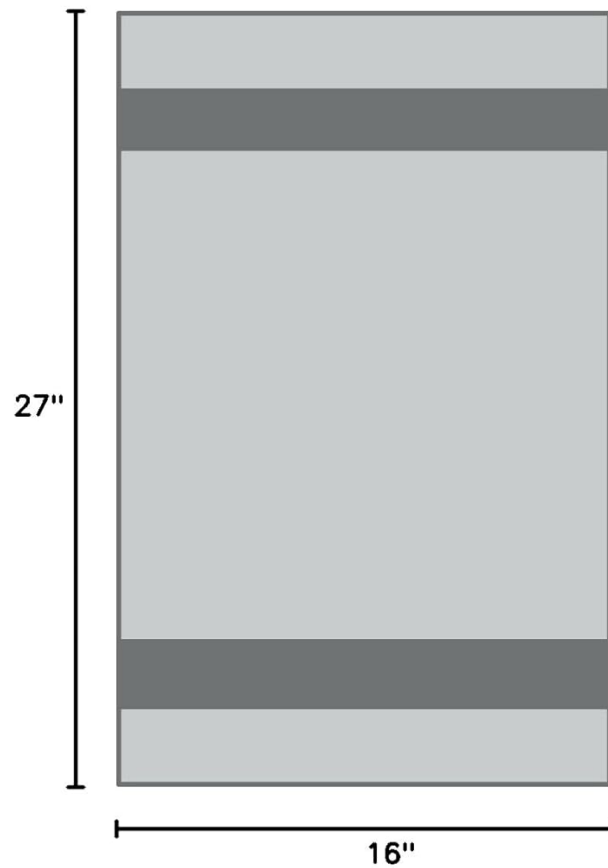

## SPECIFICATIONS

**Product Dimensions:** 16 inches x 27 inches (each towel)

**Material:** 100% Cotton

**Color:** Blue (as per product listing, other colors may be available)

**Pack Size:** 6 towels per pack

**Item Model Number:** 79328

**Manufacturer:** Simpli-Magic

Illustration only - product shape might vary.

Image: A visual representation of the SIMPLI-MAGIC dish towel dimensions, indicating its 16-inch width and 27-inch length.