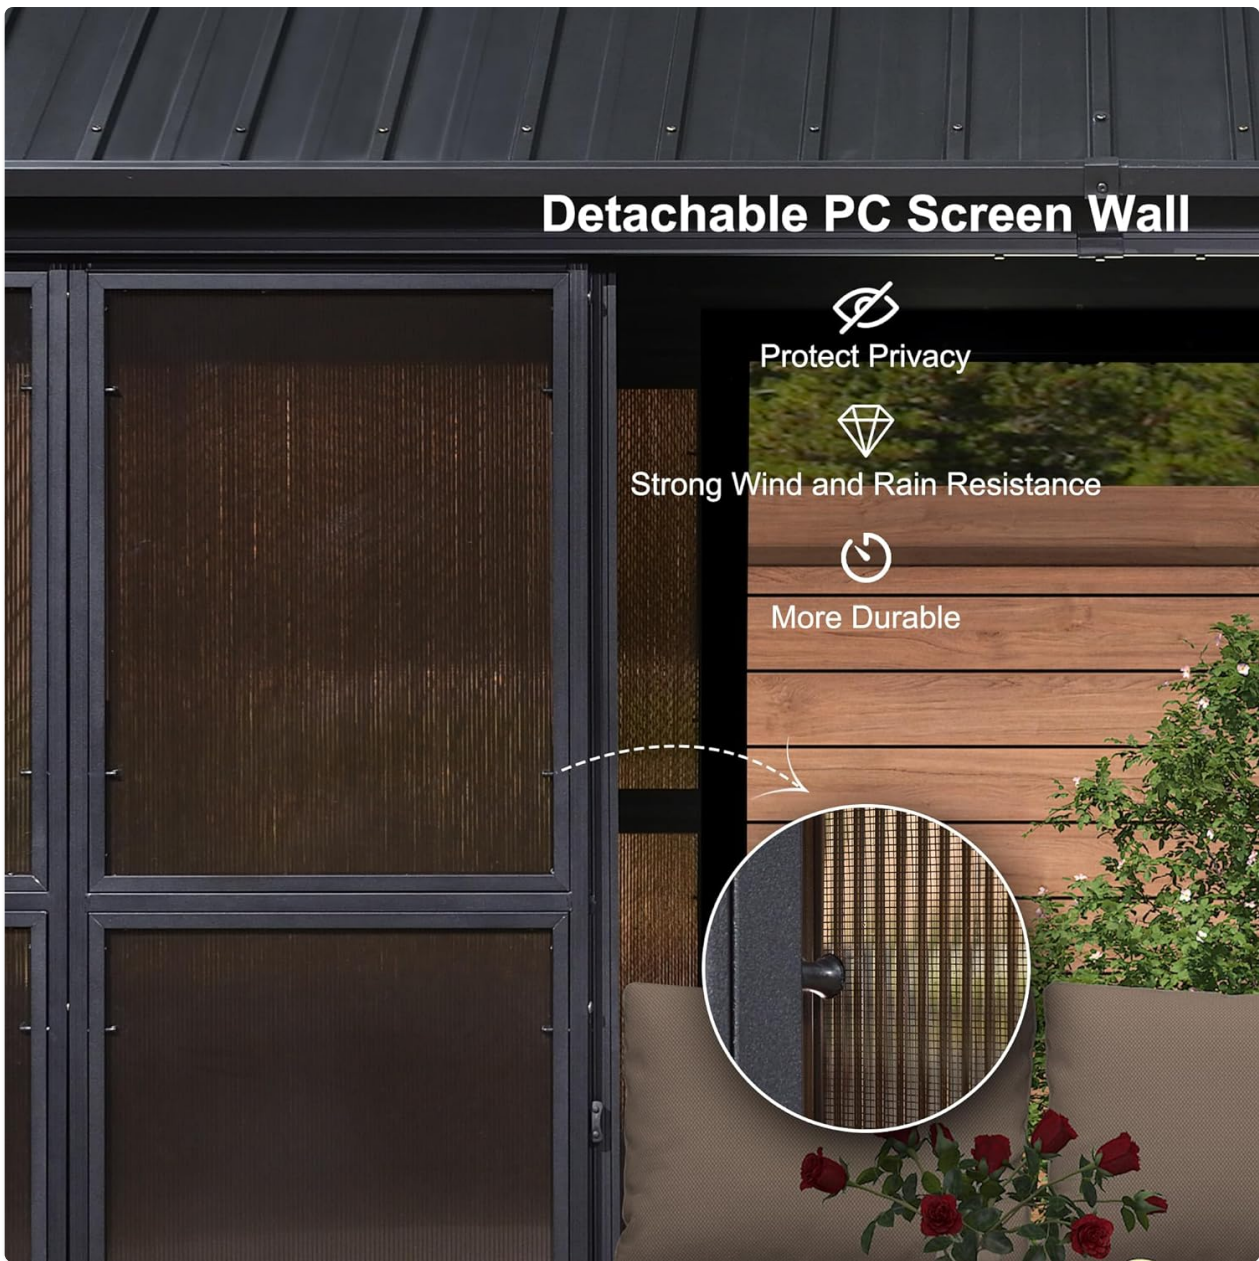

Your browser does not support the video tag.

*Video 6: This video provides a detailed look at the PURPLE LEAF Sunroom Outdoor Hardtop Gazebo Aluminum Solarium, emphasizing its aluminum construction and suitability for various outdoor settings.*

## 4. OPERATING INSTRUCTIONS

---

The PURPLE LEAF Gazebo is designed for ease of use and versatility:

- **Sliding Doors:** The front and back walls are fitted with double sliding doors. Gently push or pull the doors along their tracks to open or close them. The magnetic strips ensure a secure closure.
- **Detachable Windows:** The PC screen windows are detachable, allowing for air circulation and excellent views. When not in use, these can be easily stored on the added storage rack to save space.
- **Ventilation:** The ventilation double roof design promotes airflow, helping to regulate temperature inside the gazebo.

Figure 5: The detachable PC screen wall offers privacy and protection from wind and rain.