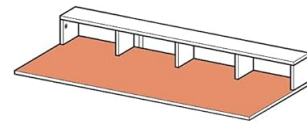

Other storage

A hairdryer holder and a metal organizer which can put your brushes

Image: The vanity mirror with its 10 LED bulbs illuminated, demonstrating the adjustable brightness feature.

Storage Features

The vanity desk offers various storage options to keep your beauty essentials organized.

- **Drawers:** Three spacious drawers are provided for storing makeup palettes, jewelry, and other personal items.
- **Open Compartments:** The tabletop features open compartments ideal for powders, lipsticks, and frequently used items.
- **Hairdryer Holder:** A dedicated holder on the side of the desk keeps your hairdryer easily accessible.
- **Metal Organizer:** A removable metal organizer is included for brushes and smaller accessories.

Large Tabletop

4 Storage Compartments

Storage Shelf

Image: A close-up view highlighting the vanity desk's tabletop with its integrated storage compartments and shelf, designed for organizing various items.