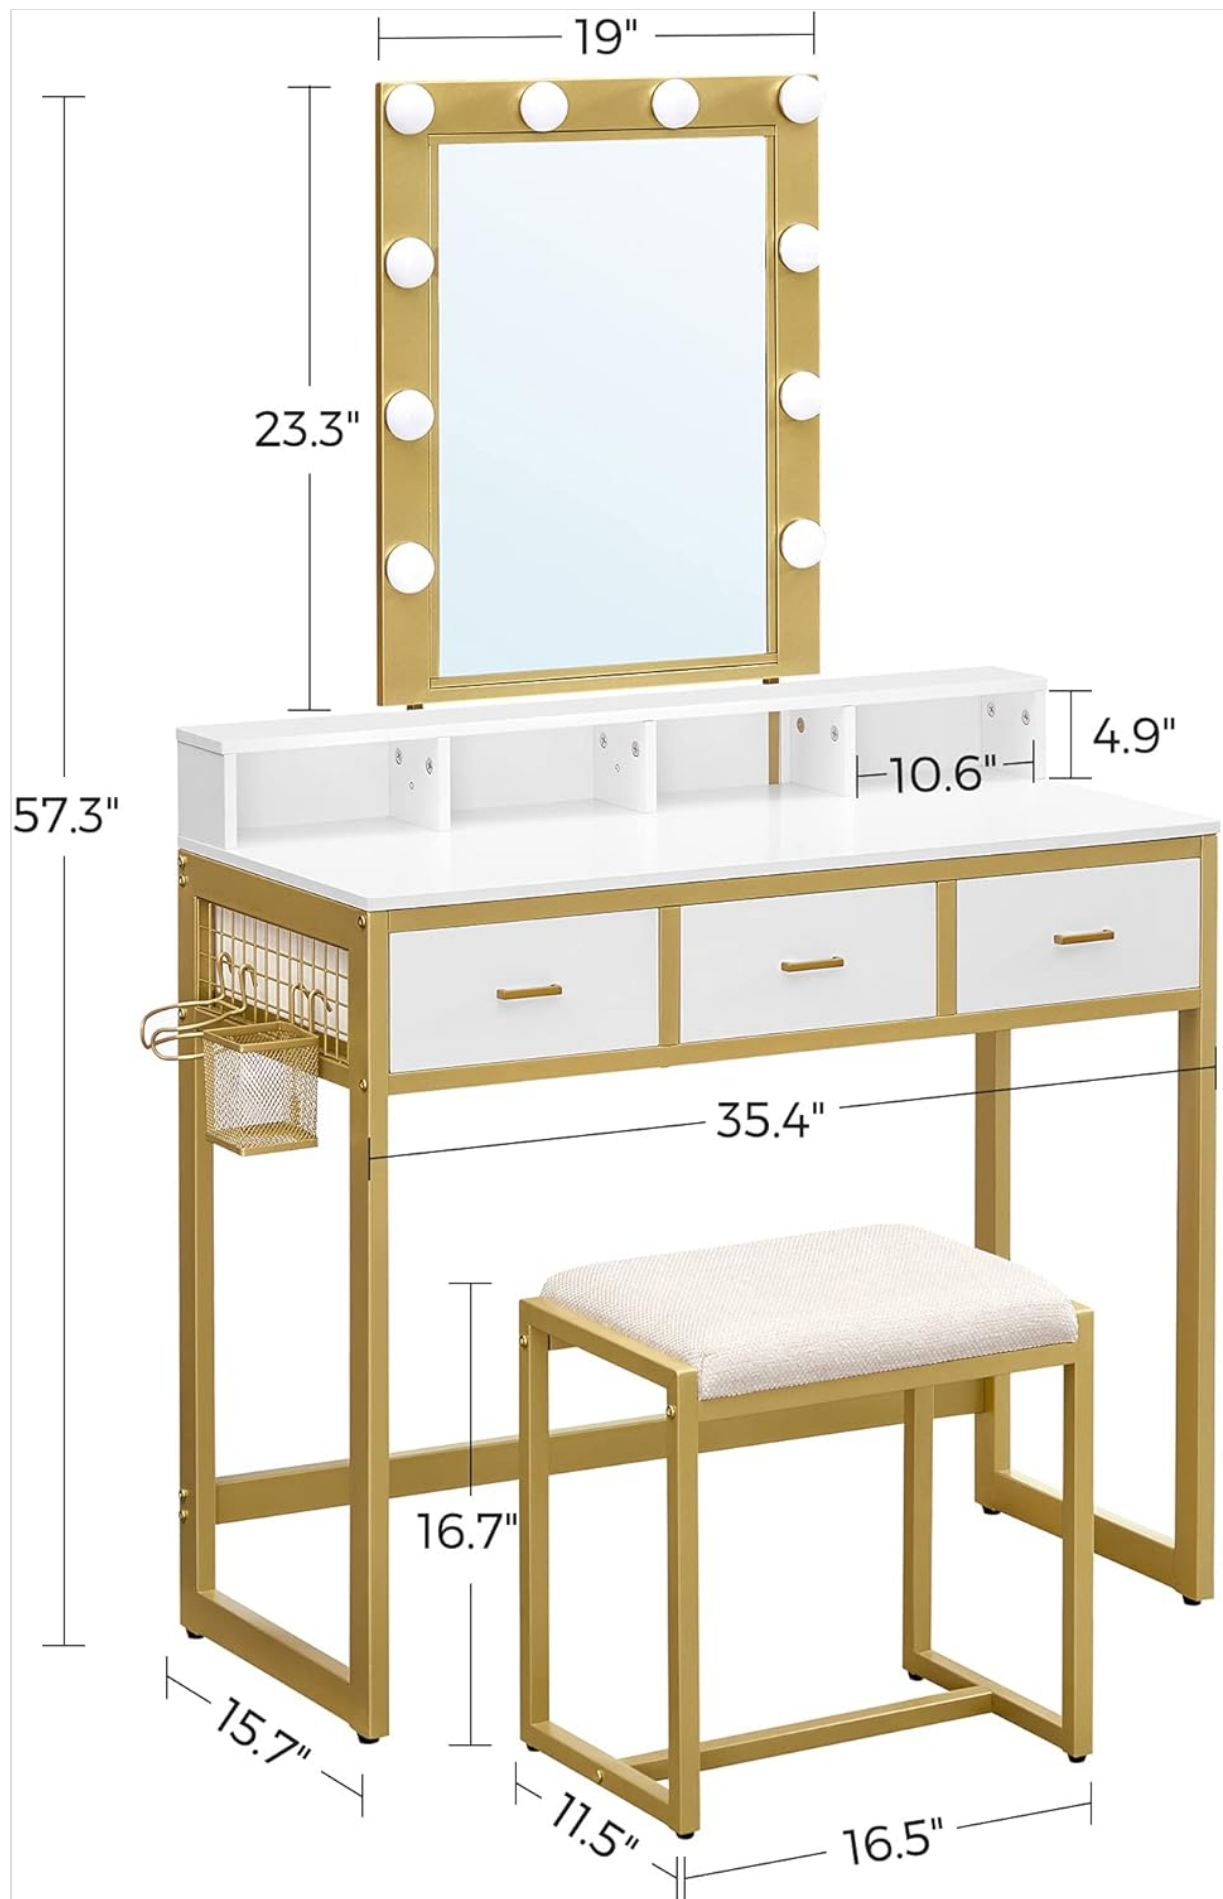

Image: The VASAGLE Vanity Desk with LED lights, mirror, and padded stool, elegantly placed in a bedroom. This image provides a general view of the product in a typical use environment.

Image: An alternative view of the VASAGLE Vanity Desk and stool, showcasing its full setup and design from a different angle within a room.

The vanity desk offers various storage options to keep your beauty essentials organized.

- **Drawers:** Three spacious drawers are provided for storing makeup palettes, jewelry, and other personal items.
- **Open Compartments:** The tabletop features open compartments ideal for powders, lipsticks, and frequently used items.
- **Hairdryer Holder:** A dedicated holder on the side of the desk keeps your hairdryer easily accessible.
- **Metal Organizer:** A removable metal organizer is included for brushes and smaller accessories.

Large Tabletop

4 Storage Compartments

Storage Shelf

Image: A close-up view highlighting the vanity desk's tabletop with its integrated storage compartments and shelf, designed for organizing various items.

Image: A detailed shot of the side of the vanity desk, showing the convenient hairdryer holder and a mesh metal organizer for brushes and small tools.

Quality Seekers

we designed this table with premium steel and particleboard for lasting use