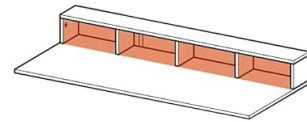

Other storage

A hairdryer holder and a metal organizer which can put your brushes

Image: The vanity mirror with its 10 LED bulbs illuminated, demonstrating the adjustable brightness feature.

Storage Features

The vanity desk offers various storage options to keep your beauty essentials organized.

- **Drawers:** Three spacious drawers are provided for storing makeup palettes, jewelry, and other personal items.
- **Open Compartments:** The tabletop features open compartments ideal for powders, lipsticks, and frequently used items.
- **Hairdryer Holder:** A dedicated holder on the side of the desk keeps your hairdryer easily accessible.
- **Metal Organizer:** A removable metal organizer is included for brushes and smaller accessories.

Large Tabletop

4 Storage Compartments

Storage Shelf

Image: A close-up view highlighting the vanity desk's tabletop with its integrated storage compartments and shelf, designed for organizing various items.