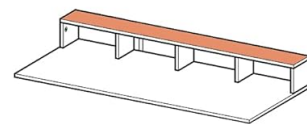

The vanity desk offers various storage options to keep your beauty essentials organized.

- **Drawers:** Three spacious drawers are provided for storing makeup palettes, jewelry, and other personal items.
- **Open Compartments:** The tabletop features open compartments ideal for powders, lipsticks, and frequently used items.
- **Hairdryer Holder:** A dedicated holder on the side of the desk keeps your hairdryer easily accessible.
- **Metal Organizer:** A removable metal organizer is included for brushes and smaller accessories.

Large Tabletop

4 Storage Compartments

Storage Shelf

Image: A close-up view highlighting the vanity desk's tabletop with its integrated storage compartments and shelf, designed for organizing various items.