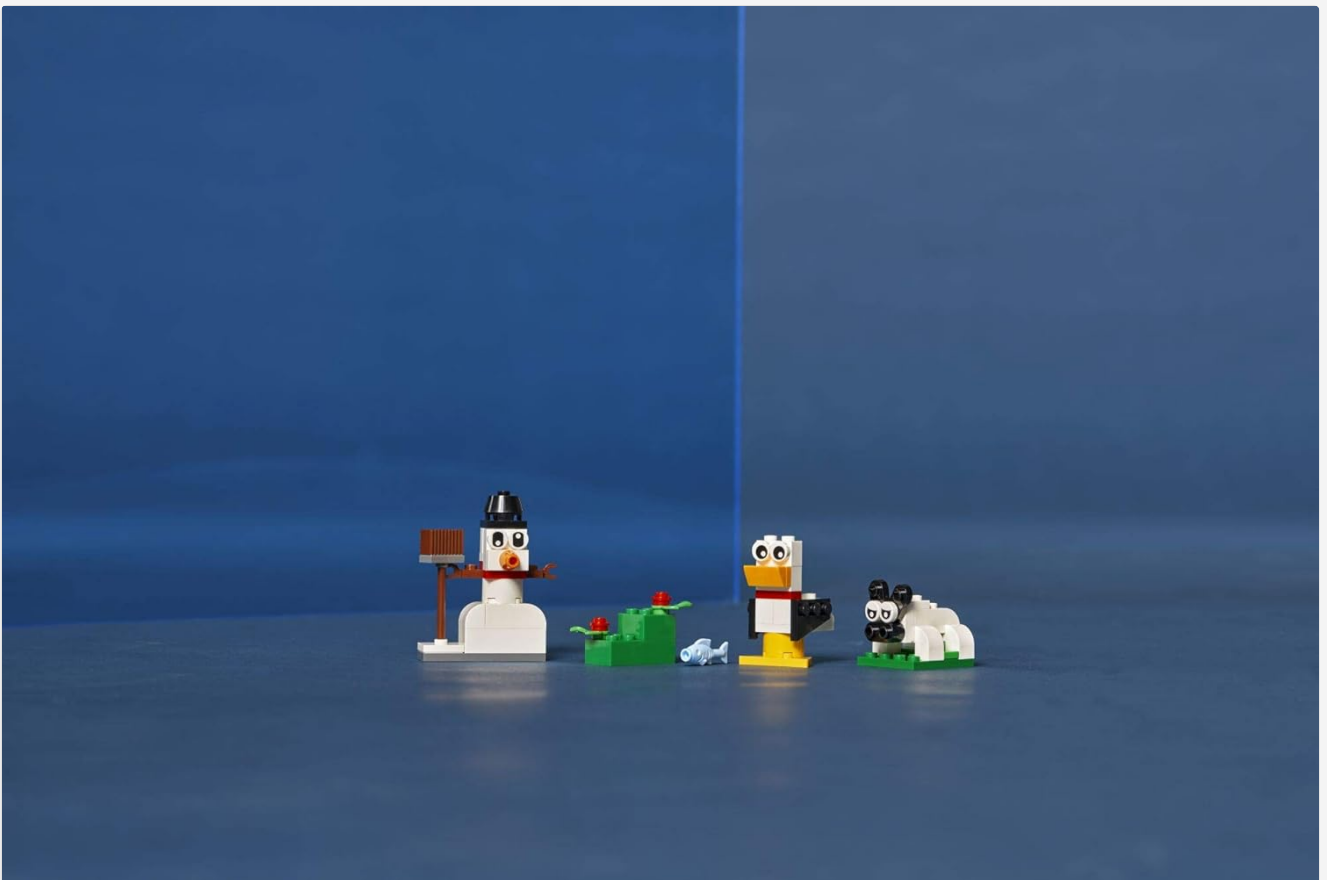

### Key Features:

- Includes 60 LEGO bricks for creative construction.
- Features 3 easy-to-build model ideas: a snowman, a sheep, and a seagull.
- Designed for children aged 4 and up.
- Encourages open-ended creative play and skill development.
- Compatible with other LEGO sets for expanded building possibilities.

Image: The three suggested models from the LEGO Classic Creative White Bricks 11012 set: a snowman with a broom, a sheep in a flower field, and a seagull with a fish.

Image: A child engaged in building with the LEGO Classic Creative White Bricks set, demonstrating the hands-on play experience.