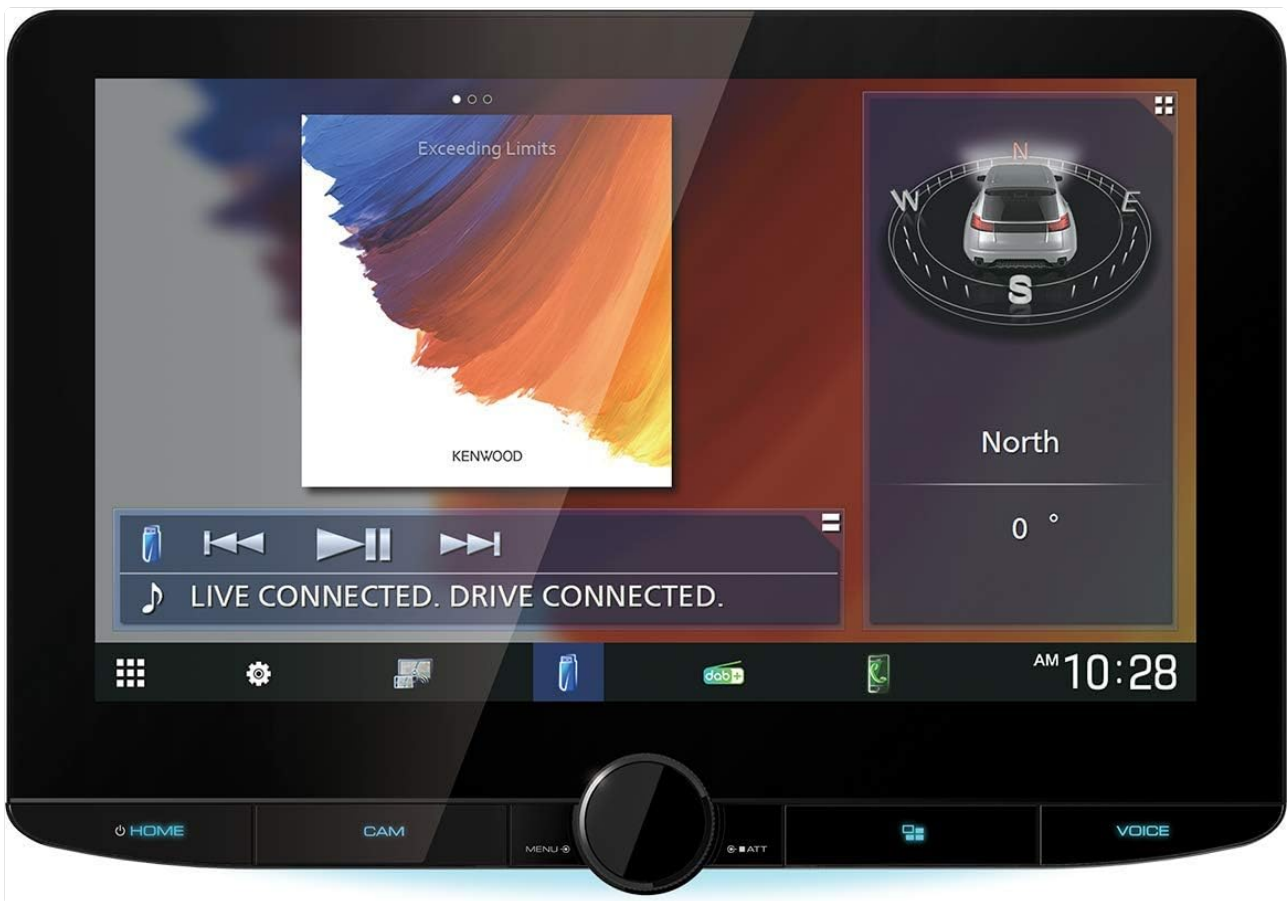

## OPERATING INSTRUCTIONS

The DMX9720XDS features an intuitive interface designed for ease of use while driving.

### User Interface and Display

The 10.1-inch HD display (1280 x 720 pixels) provides a clear and vibrant visual experience. The electrostatic capacitive touch panel ensures responsive and accurate control.

Figure 3: Kenwood DMX9720XDS main user interface. This image displays the home screen with active music playback, navigation compass, and quick access icons for various functions.

Figure 4: Kenwood DMX9720XDS display quality. This image highlights the high-definition display's ability to render vibrant and detailed visuals, suitable for media playback or camera feeds.