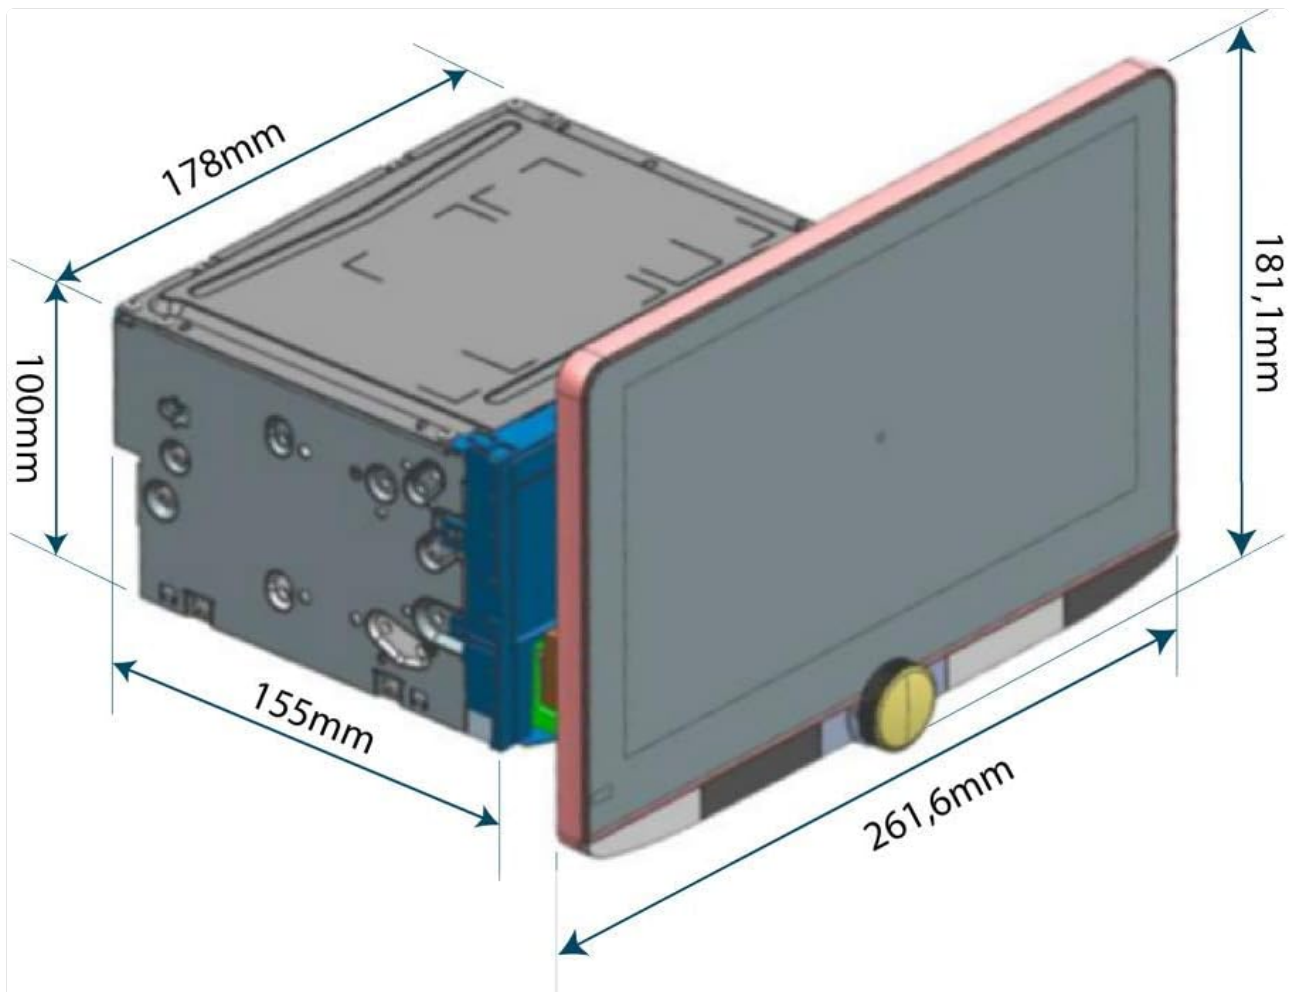

## SETUP AND INSTALLATION

The Kenwood DMX9720XDS features a robust floating mechanism for its 10.1-inch display, allowing for flexible installation in various vehicle dashboards. Due to the complexity of vehicle integration and electrical systems, **professional installation is strongly recommended**

### Display Position Adjustment

The display can be adjusted in three ways to optimize viewing angle and fit within your vehicle's dashboard:

- **Tilt Adjustment:** Adjust the vertical angle of the screen.
- **Depth Adjustment:** Move the screen closer or further from the dashboard.
- **Height Adjustment:** Raise or lower the screen position.

Figure 1: Kenwood DMX9720XDS dimensions and floating panel mechanism. This diagram illustrates the physical dimensions of

the unit and the adjustable nature of the display panel, highlighting its adaptability for various vehicle installations.