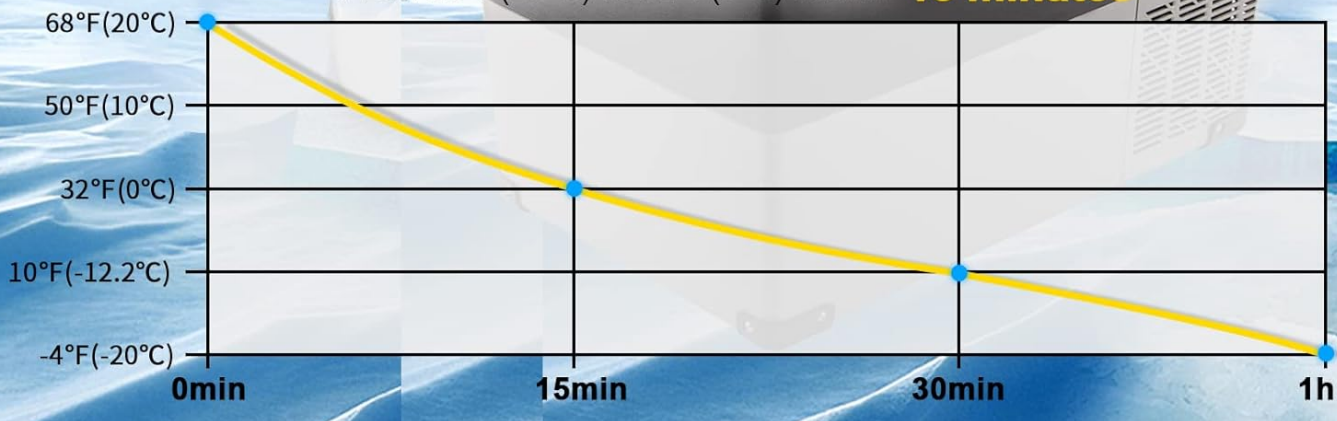

From 68°F(20°C) to 32°F(0°C) Just in **15 minutes**

Figure 6.1: The VEVOR CF55 demonstrates rapid cooling, capable of reaching 0°F (freezing) from 68°F in approximately 15 minutes.

7. BATTERY PROTECTION