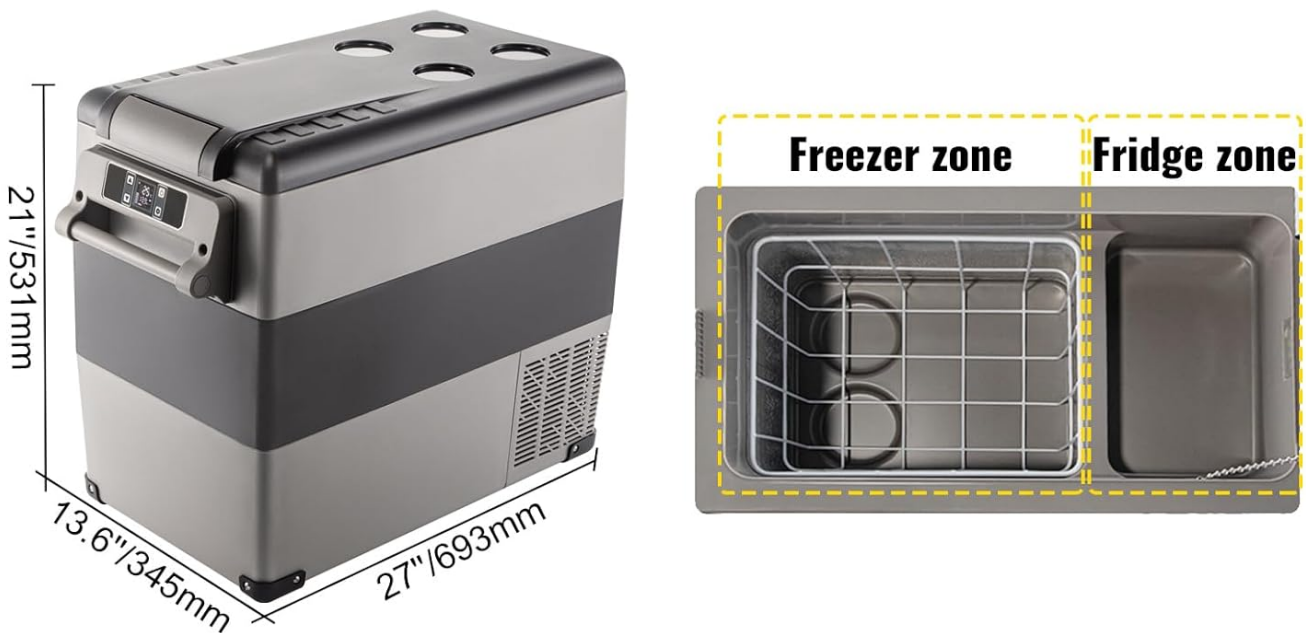

Figure 8.1: Versatile applications of the VEVOR CF55, including use in cars, boats, homes, and outdoor settings.

9. SPECIFICATIONS

Detailed technical specifications for the VEVOR CF55 portable refrigerator:

PRODUCT SPECIFICATIONS:

VEVOR®

Weight: 36.8 lbs / 16.7 kg

Overall Dimension: 27 x 13.6 x 21 inch / 69.3 x 34.5 x 53.1 cm

• Capacity:	55L / 57 Quarts
• Cooling Range:	-20°C - 20°C / -4°F - 68°F
• Voltage:	12/24V(DC), 110-240V(AC)
• Power:	60W
• Freezer zone:	12.8 x 10.5 x 17 in / 327 x 267 x 438 mm
• Fridge zone:	6.3 x 10.5 x 10.7 in / 160 x 267 x 273 mm