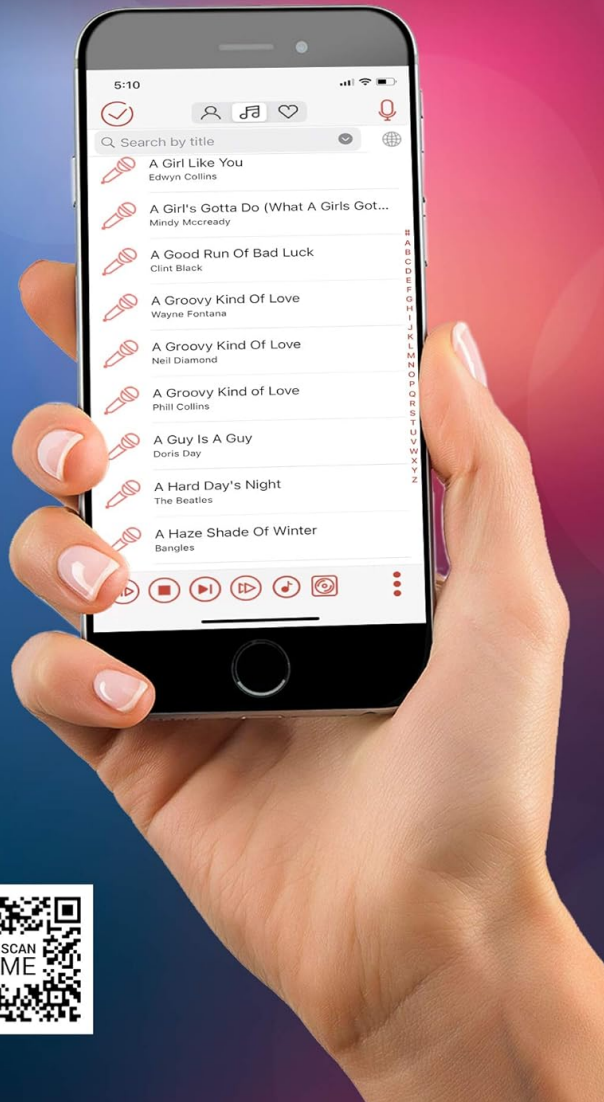

### 4.1 Song Selection

The SM-800 PRO offers multiple ways to select songs:

- **Using the Remote Control:** Use the alphanumeric keypad on the remote to enter song numbers directly or navigate through the song list.
- **Mobile App Control:** Download the free SingMasters Karaoke Mobile App from the App Store or Google Play. Connect your smartphone to the same Wi-Fi network as the karaoke machine to browse, search, and queue songs directly from your device.
- **YouTube Karaoke:** Access the YouTube feature to search for and play karaoke versions of songs available online.

## Karaoke Mobile App

### MORE CONVENIENCE

Control everything from your  
smartphone.

Available on:

Figure 4.1: SingMasters Karaoke Mobile App for convenient song control. Download the app [here](#).

Video 4.1: A demonstration of the SingMasters SM-800 PRO Karaoke User Interface, showcasing navigation and song selection.

Video 4.2: A sample song demonstration on the SingMasters Karaoke English Edition, illustrating the on-screen lyrics and scoring.