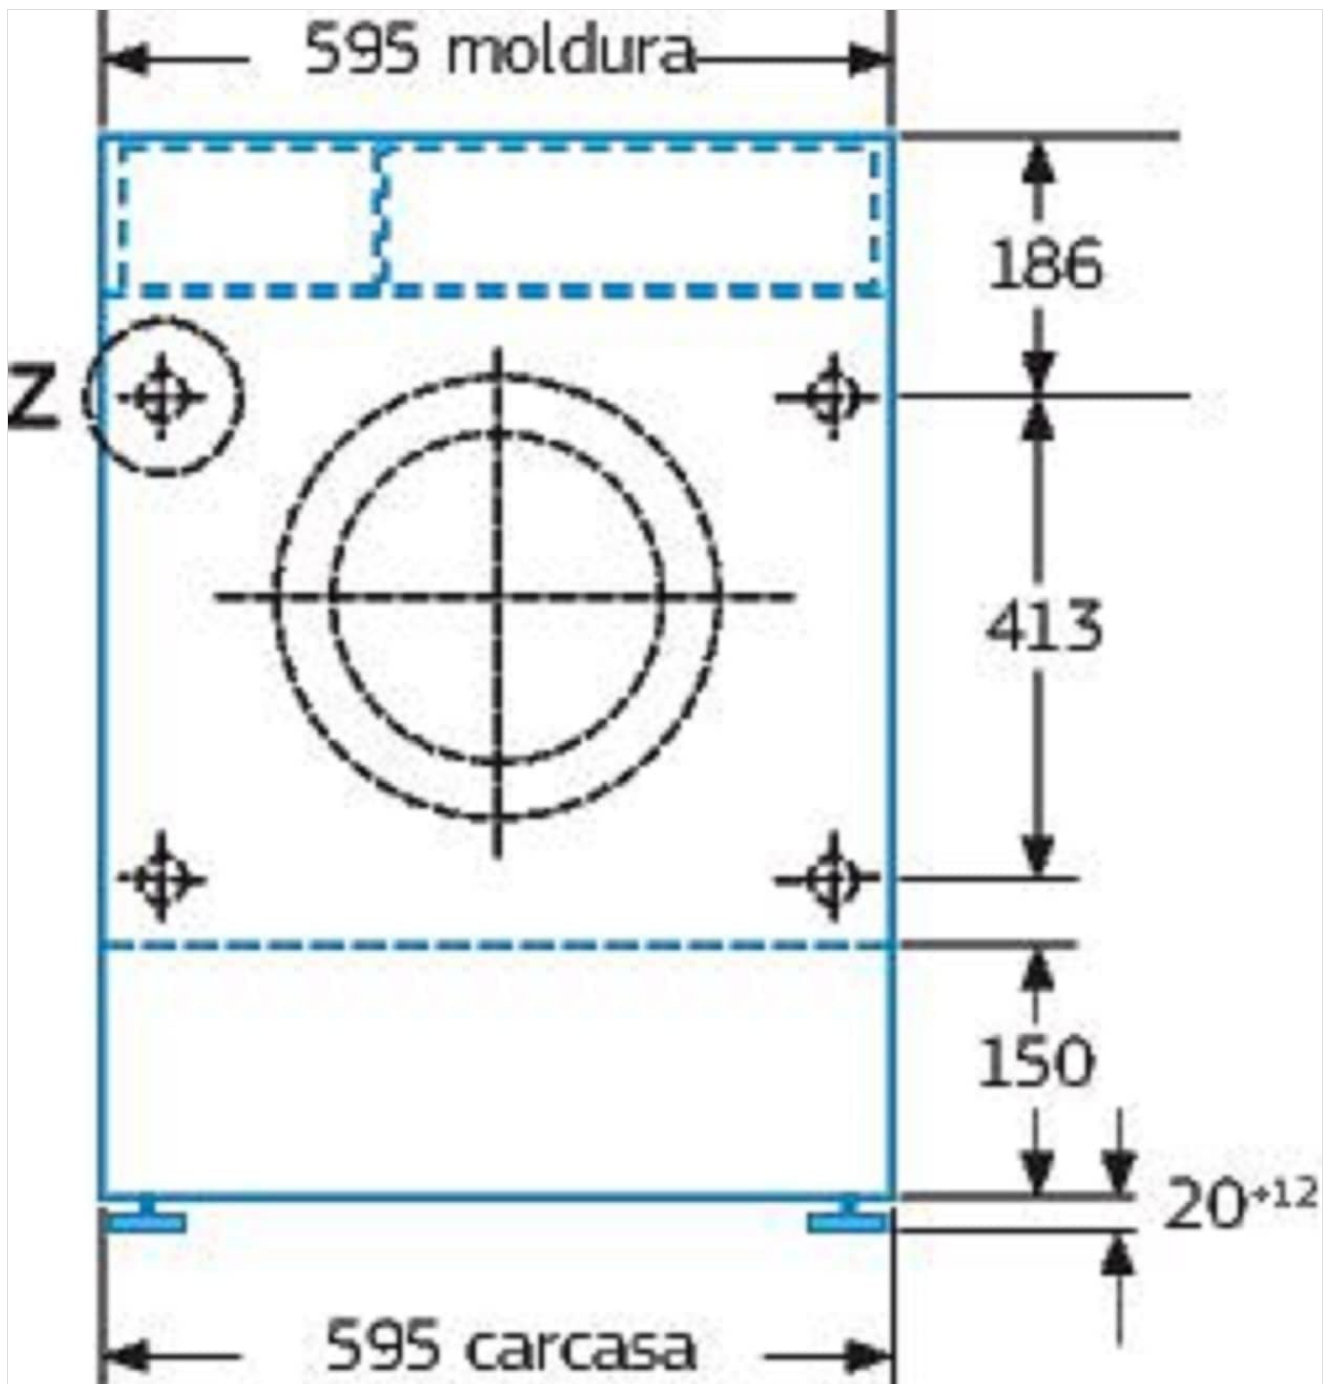

Ensure adequate space for installation, considering the appliance's dimensions and necessary clearances for

ventilation and plumbing connections.

Figure 1: Side view diagram showing appliance dimensions and installation points. Dimensions are in millimeters unless otherwise specified.

Figure 2: Front view diagram illustrating the appliance's width and height for cabinet integration. Dimensions are in millimeters unless otherwise specified.

Product Dimensions (H x W x D): 82 cm x 59.5 cm x 58.4 cm