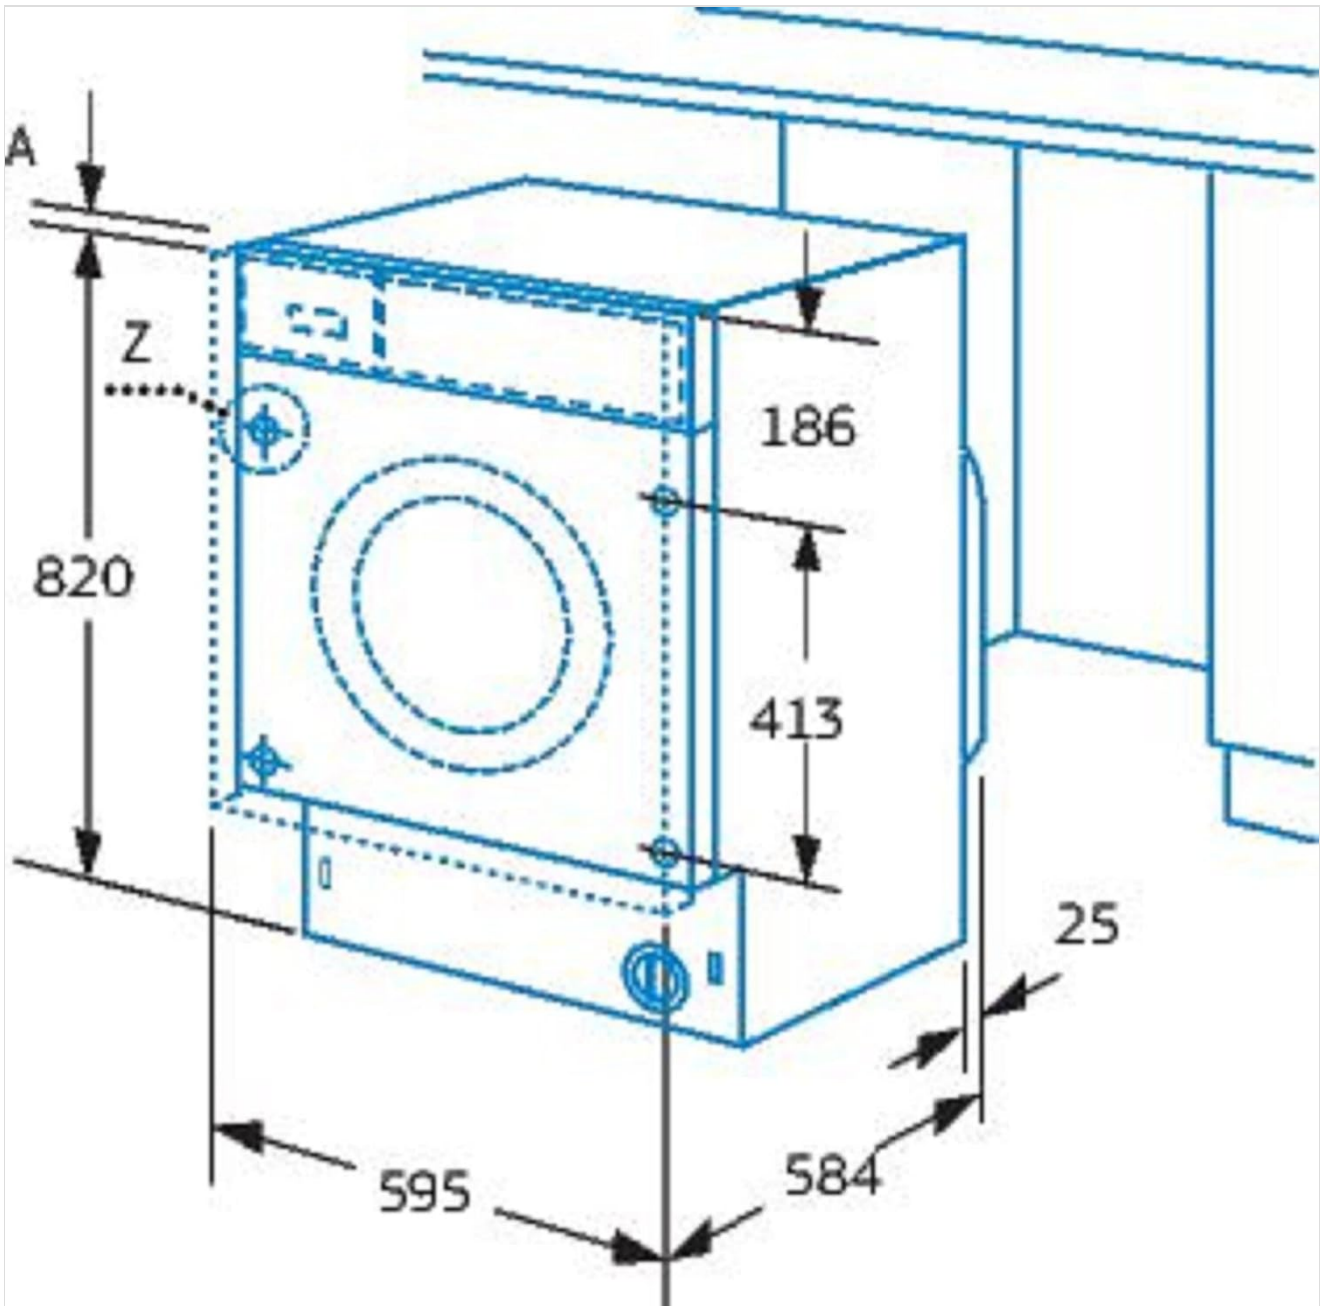

Ensure adequate space for installation, considering the appliance's dimensions and necessary clearances for

ventilation and plumbing connections.

Figure 1: Side view diagram showing appliance dimensions and installation points. Dimensions are in millimeters unless otherwise specified.

Figure 2: Front view diagram illustrating the appliance's width and height for cabinet integration. Dimensions are in millimeters unless otherwise specified.

Product Dimensions (H x W x D): 82 cm x 59.5 cm x 58.4 cm