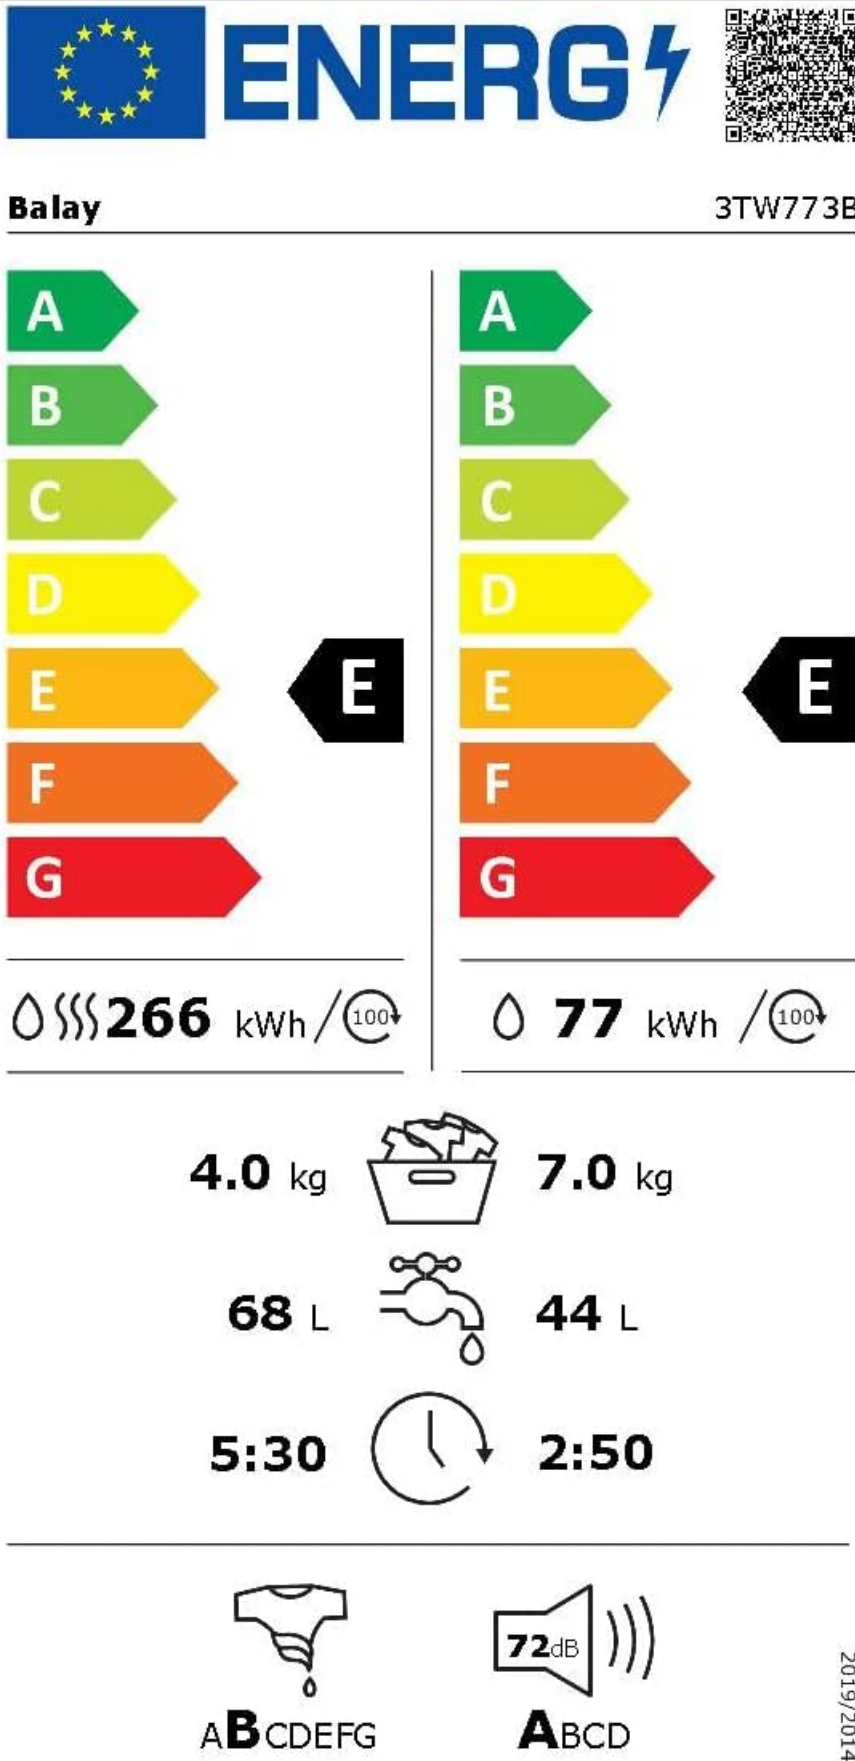

Figure 2: Front view diagram illustrating the appliance's width and height for cabinet integration. Dimensions are in millimeters unless otherwise specified.

Product Dimensions (H x W x D): 82 cm x 59.5 cm x 58.4 cm

selection and monitoring.

4.1 Control Panel Overview

Figure 3: Control panel displaying various wash programs (e.g., Cottons, Synthetics, Delicates, Wool) and temperature settings.

Figure 4: Control panel with LED display, showing both wash and dry program options (e.g., Dry Normal, Dry Delicate, Lint Removal) and additional functions like delayed start.

Specification	Value
Material	Suede Foam
Power Type	Electric
Voltage	230 Volts
Wattage	2300 watts
Installation Method	Integrated
Sound Level	72 Decibels
Display Style	LED
Certification	CE, VDE
Special Features	Fully integrated, LED Display, Non-stop wash-dry function, 24h Delayed Start
Included Components	Washer-dryer unit
Capacity	7 Kilograms
Access Position	Front Load
Control Type	Knob

7.1 Energy Efficiency Information

Figure 5: EU Energy Label for the Balay 3TW773B, showing energy consumption, capacity, water consumption, and noise levels for both washing and drying cycles.

Ficha de información sobre el producto