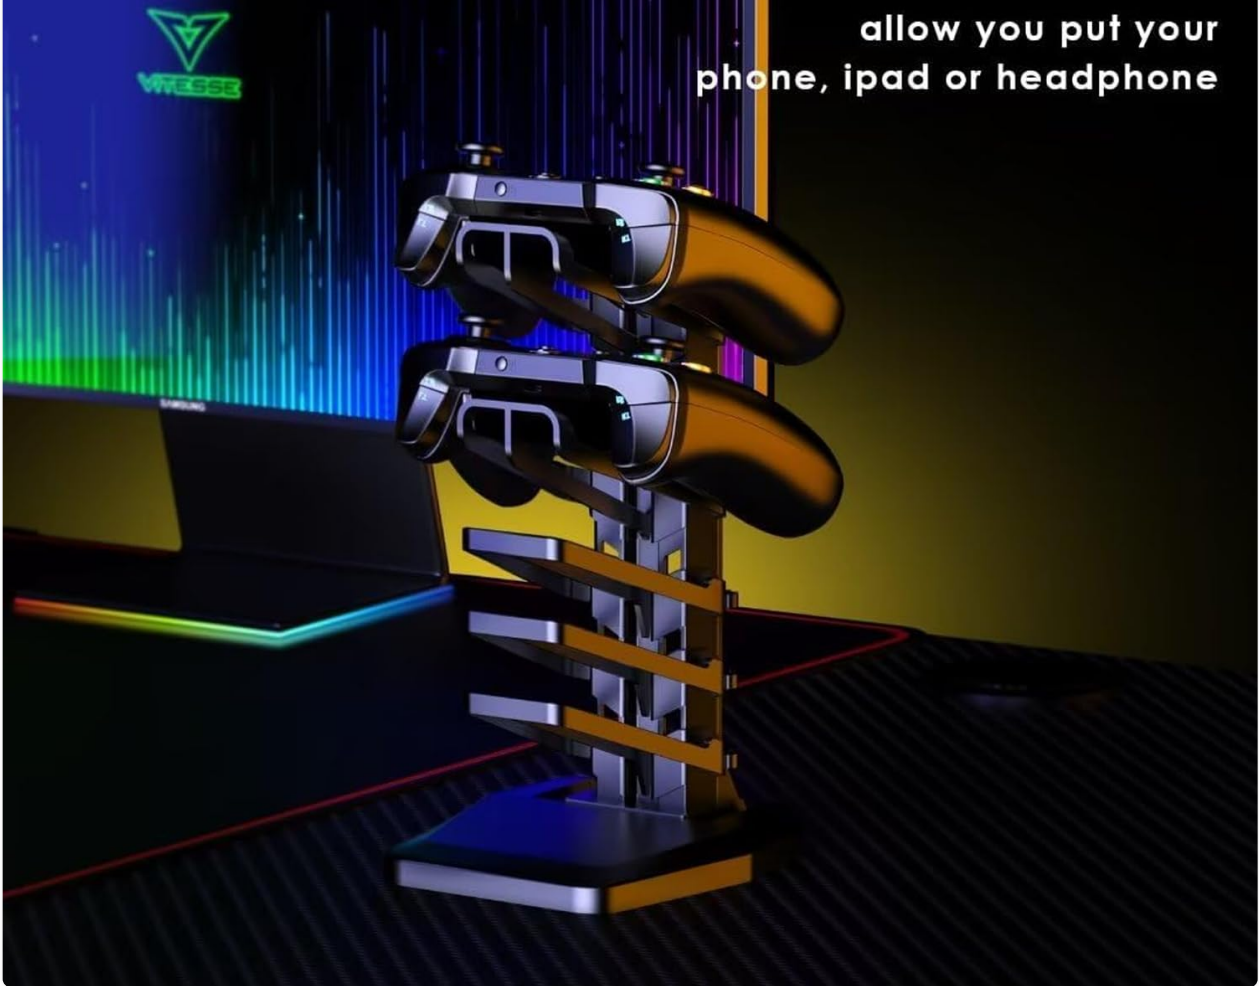

### **5.1 Gaming Handle Rack**

The gaming handle rack provides a convenient storage solution for your phone, tablet, or headphones. It also features integrated USB ports for charging your devices directly from the desk.

# Gaming Handle Rack

allow you put your  
phone, ipad or headphone

*Image 5.1: The gaming handle rack, ideal for organizing controllers and mobile devices.*