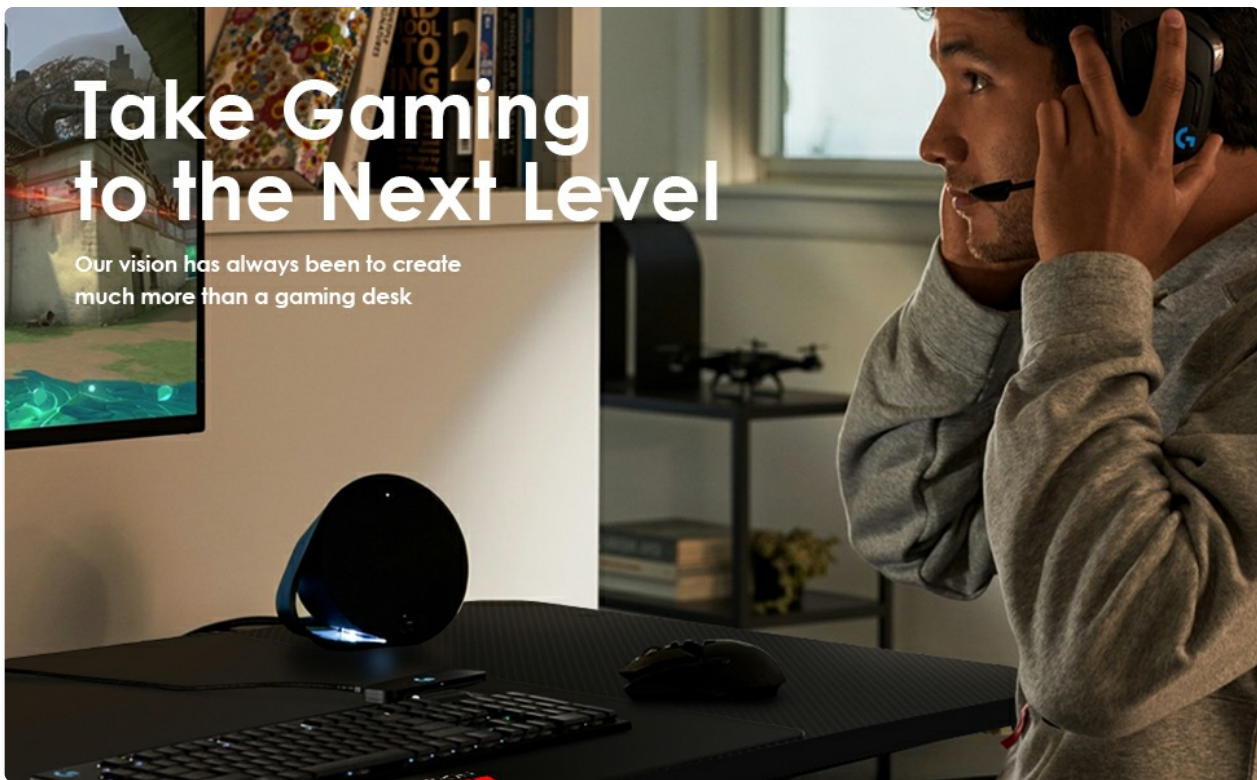

Image 4.2: An example of a fully set up VITESSE Gaming Desk, showcasing its spacious desktop.

5. OPERATING INSTRUCTIONS

5.1 Gaming Handle Rack

The gaming handle rack provides a convenient storage solution for your phone, tablet, or headphones. It also features integrated USB ports for charging your devices directly from the desk.