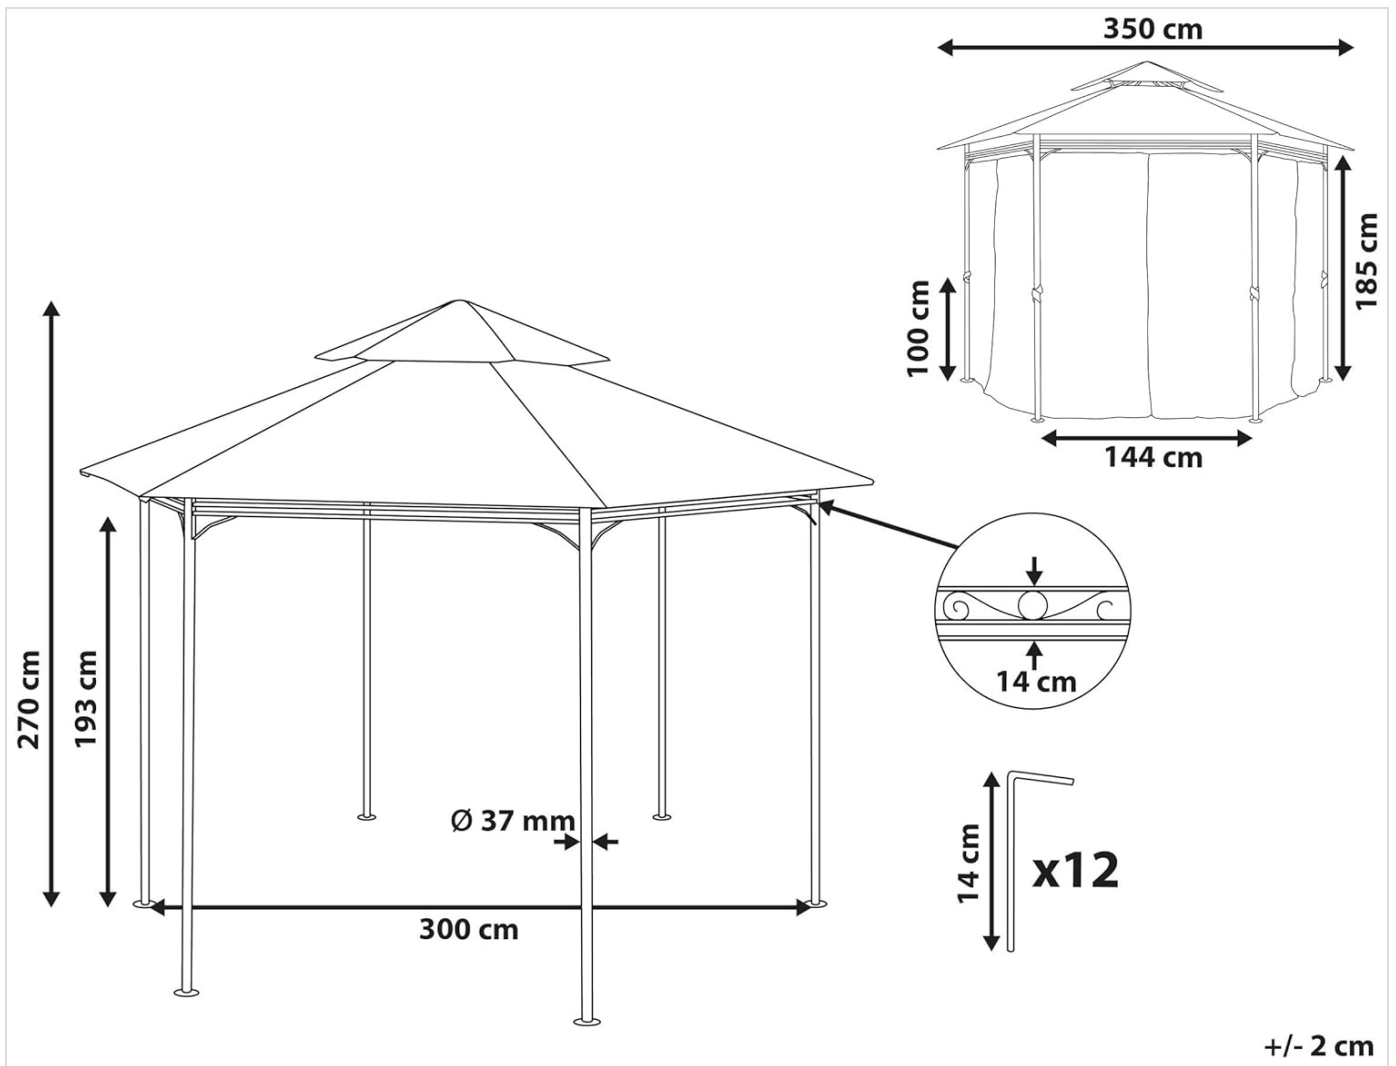

1. **Prepare the Area:** Choose a flat, level surface for assembly. Clear any obstructions.
2. **Unpack Components:** Carefully unpack all parts and lay them out, referencing the parts list to ensure everything is present.
3. **Assemble the Frame:** Follow the numbered diagrams in the separate assembly guide to connect the steel frame components. Ensure all connections are secure but do not fully tighten bolts until the frame is complete.
4. **Attach Roof Fabric:** Drape the main roof fabric and upper roof fabric over the assembled frame. Secure them according to the instructions, ensuring a snug fit.
5. **Install Curtains:** Attach the six side curtains to the frame using the integrated rings. The curtains feature zippers for easy closure.
6. **Final Tightening and Anchoring:** Once the entire structure is assembled, fully tighten all bolts. Securely anchor the gazebo to the ground using the provided metal pegs for lawn surfaces, or suitable fasteners for other ground types.

Image 4.1: Dimensional diagram of the gazebo, showing overall height (270 cm), side height (193 cm), and width (350 cm).

Image 4.2: View of the internal steel frame structure of the gazebo roof, illustrating connection points for assembly.

8. SPECIFICATIONS

Feature	Detail
Brand	Beliani
Model Number	221924
Shape	Hexagonal
Overall Dimensions (W x D x H)	350 cm x 350 cm x 270 cm
Side Height	193 cm
Weight	25 kg
Frame Material	Powder-coated Steel
Fabric Material	100% Polyester
Color	Beige
UV Protection	UPF 30+ (blocks up to 96.7% of UV rays)
Water Resistance	Water Resistant (Note: Not waterproof; remove fabric in heavy rain)
Assembly Time	120-180 minutes (2 people recommended)
Country of Origin	China