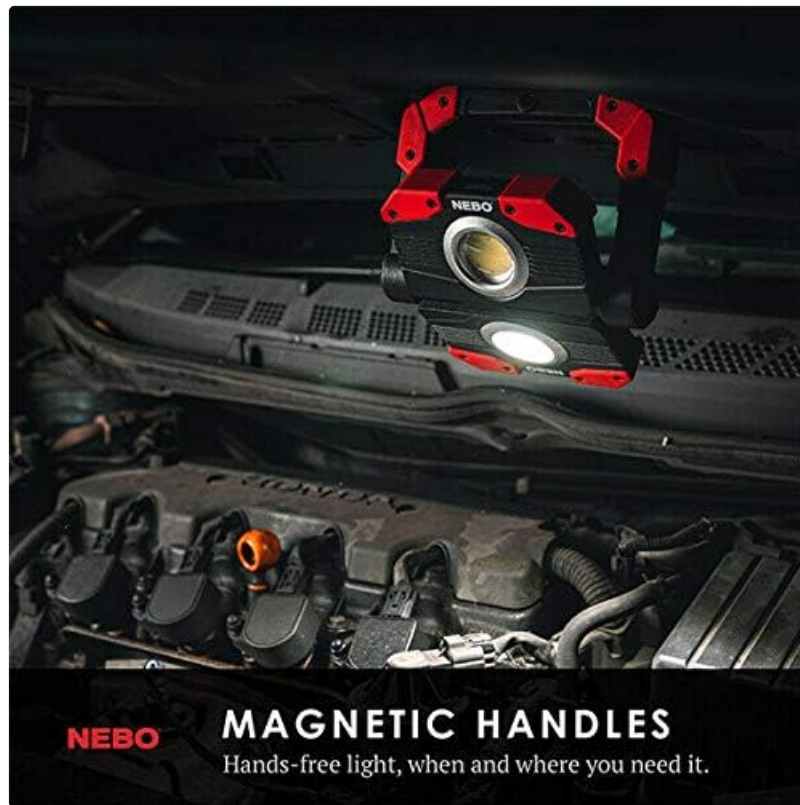

The Nebo OMNI 2K is a versatile, multi-directional work light designed for various applications, from professional worksites to outdoor activities. It features a powerful 2000 lumen dual COB output, magnetic handles for hands-free use, and a built-in power bank to charge your USB-powered devices. This manual provides essential information for the safe and effective operation, maintenance, and troubleshooting of your OMNI 2K work light.

Image: The Nebo OMNI 2K work light shown with its dual COB lights and foldable magnetic handles, alongside the bundled EdisonBright USB powered reading light.

Image: The Nebo OMNI 2K work light positioned on a rough surface, highlighting its durable construction designed for demanding jobs.

Magnetic Handles and Rotating Panels

The OMNI 2K features rotating magnetic handles and COB panels, allowing for versatile positioning and hands-free operation.

Image: The Nebo OMNI 2K work light demonstrating its magnetic handles by being attached to the underside of a car hood, providing hands-free illumination.

- The magnetic handles provide a sturdy base for hands-free light or can be used for magnetic attachment to metal surfaces.
- Each COB panel can be rotated to direct light precisely where needed.

Power Bank Functionality