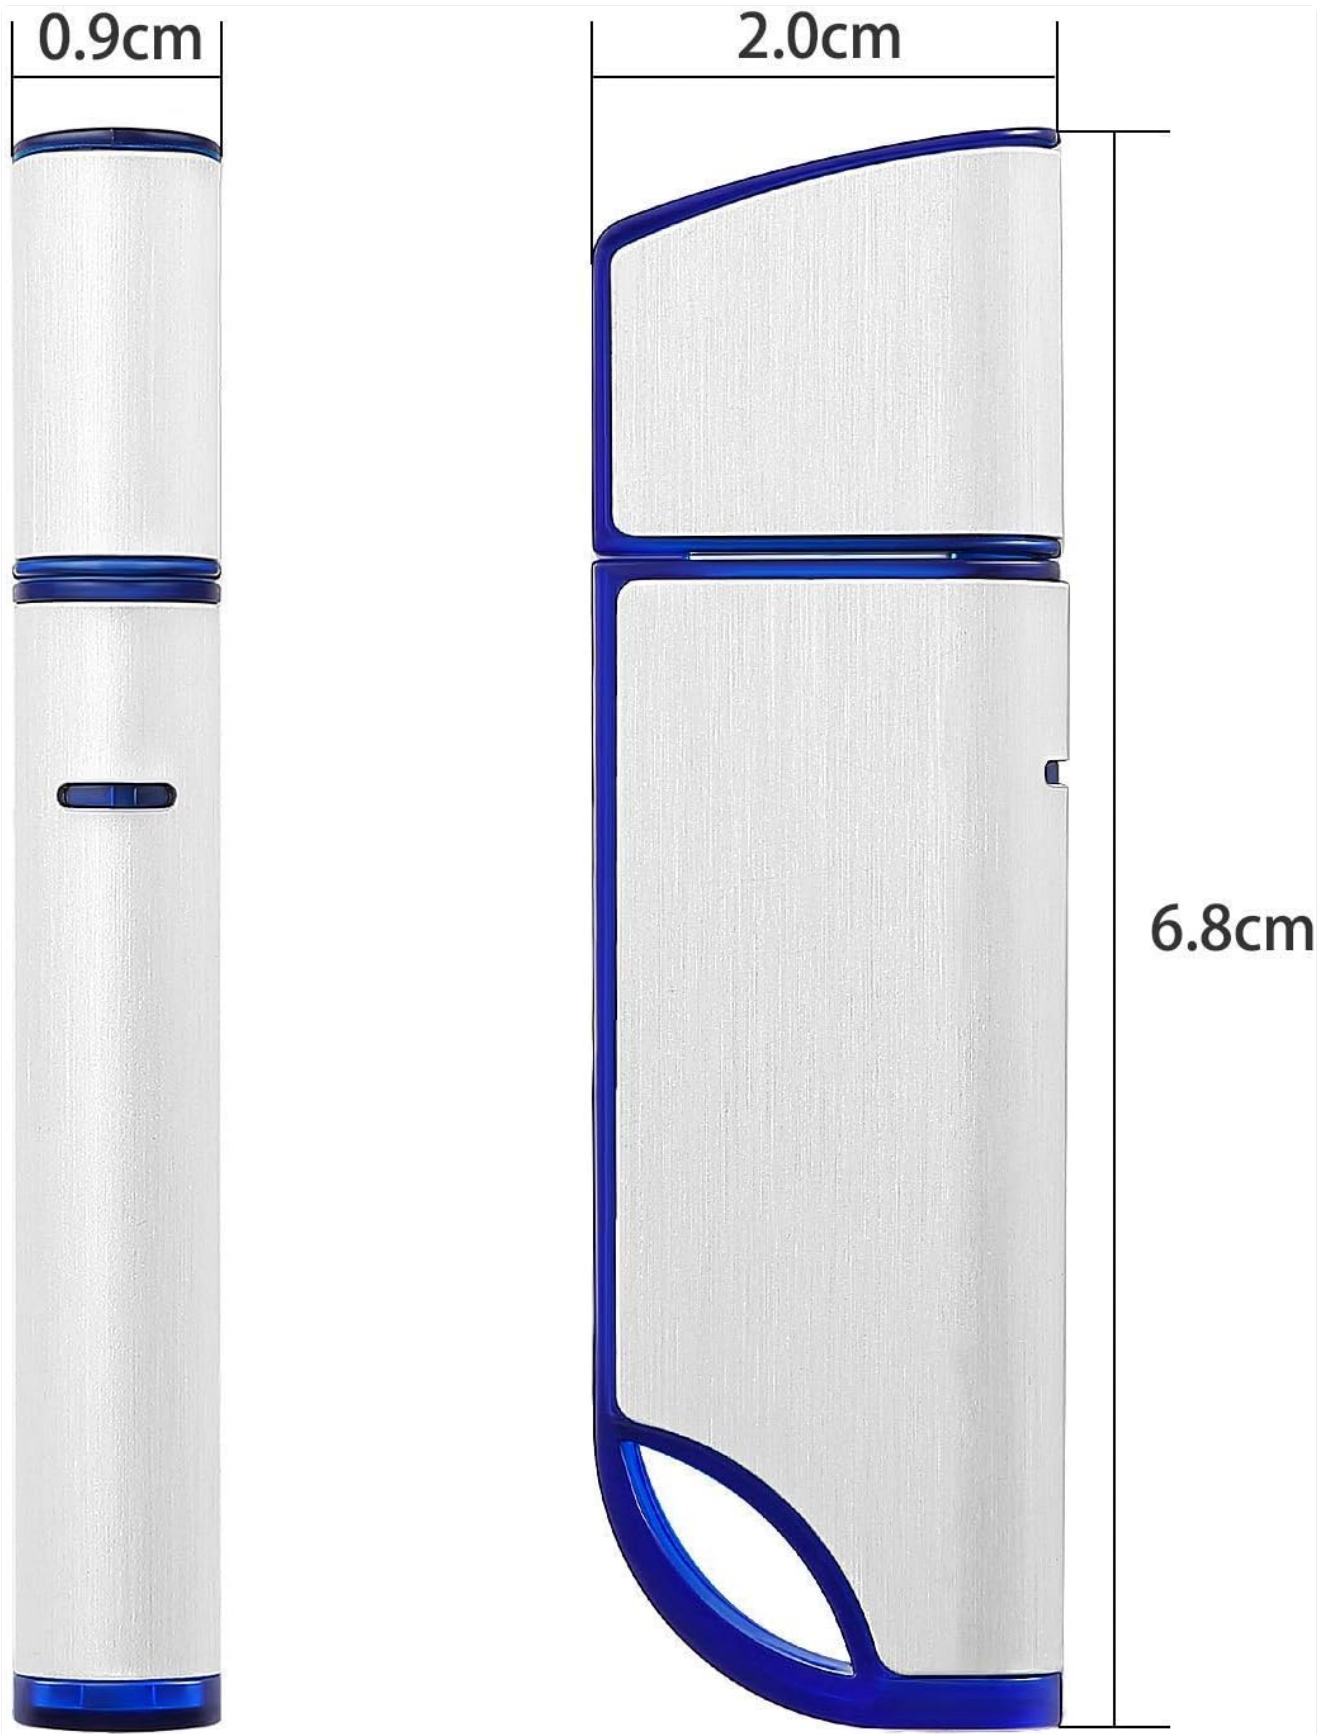

USB 2.0 Transmission

Read speed up to 12-18MB/S

Write speed up to 4-10MB/S

Image: The flash drive illustrating its USB 2.0 transmission capabilities, including typical read and write speeds.

Image: A diagram detailing the physical dimensions of the USB flash drive.