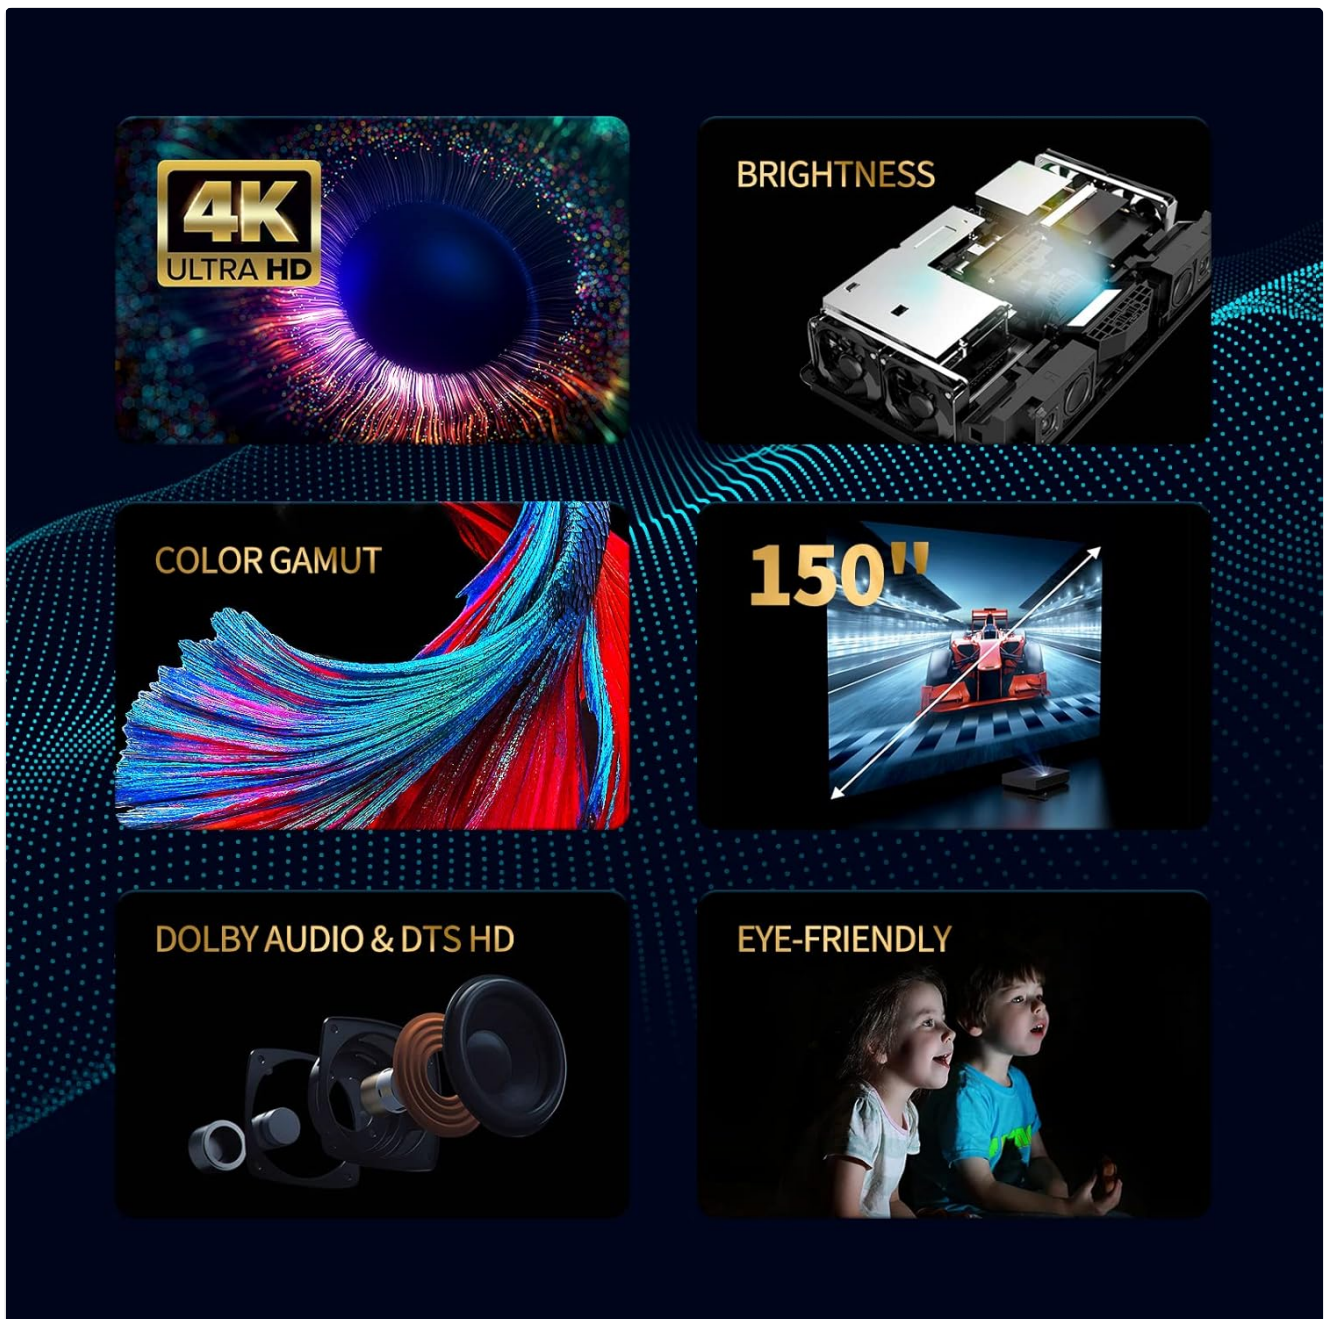

What's in the Box:

- WEMAX Nova 4K UHD Ultra Short Throw Smart Laser Projector
- Remote Control
- Power Cable

Place the projector on a stable, level surface directly in front of your projection screen or wall. The ultra-short throw design allows for a large image from a very short distance.

Video tutorial on pairing the remote control with the WEMAX Nova projector for initial setup and navigation.

Keystone Correction and Focus

The WEMAX Nova features 8-point keystone correction and auto-focus to ensure a perfectly rectangular and sharp image, even if the projector is not perfectly aligned with the screen.