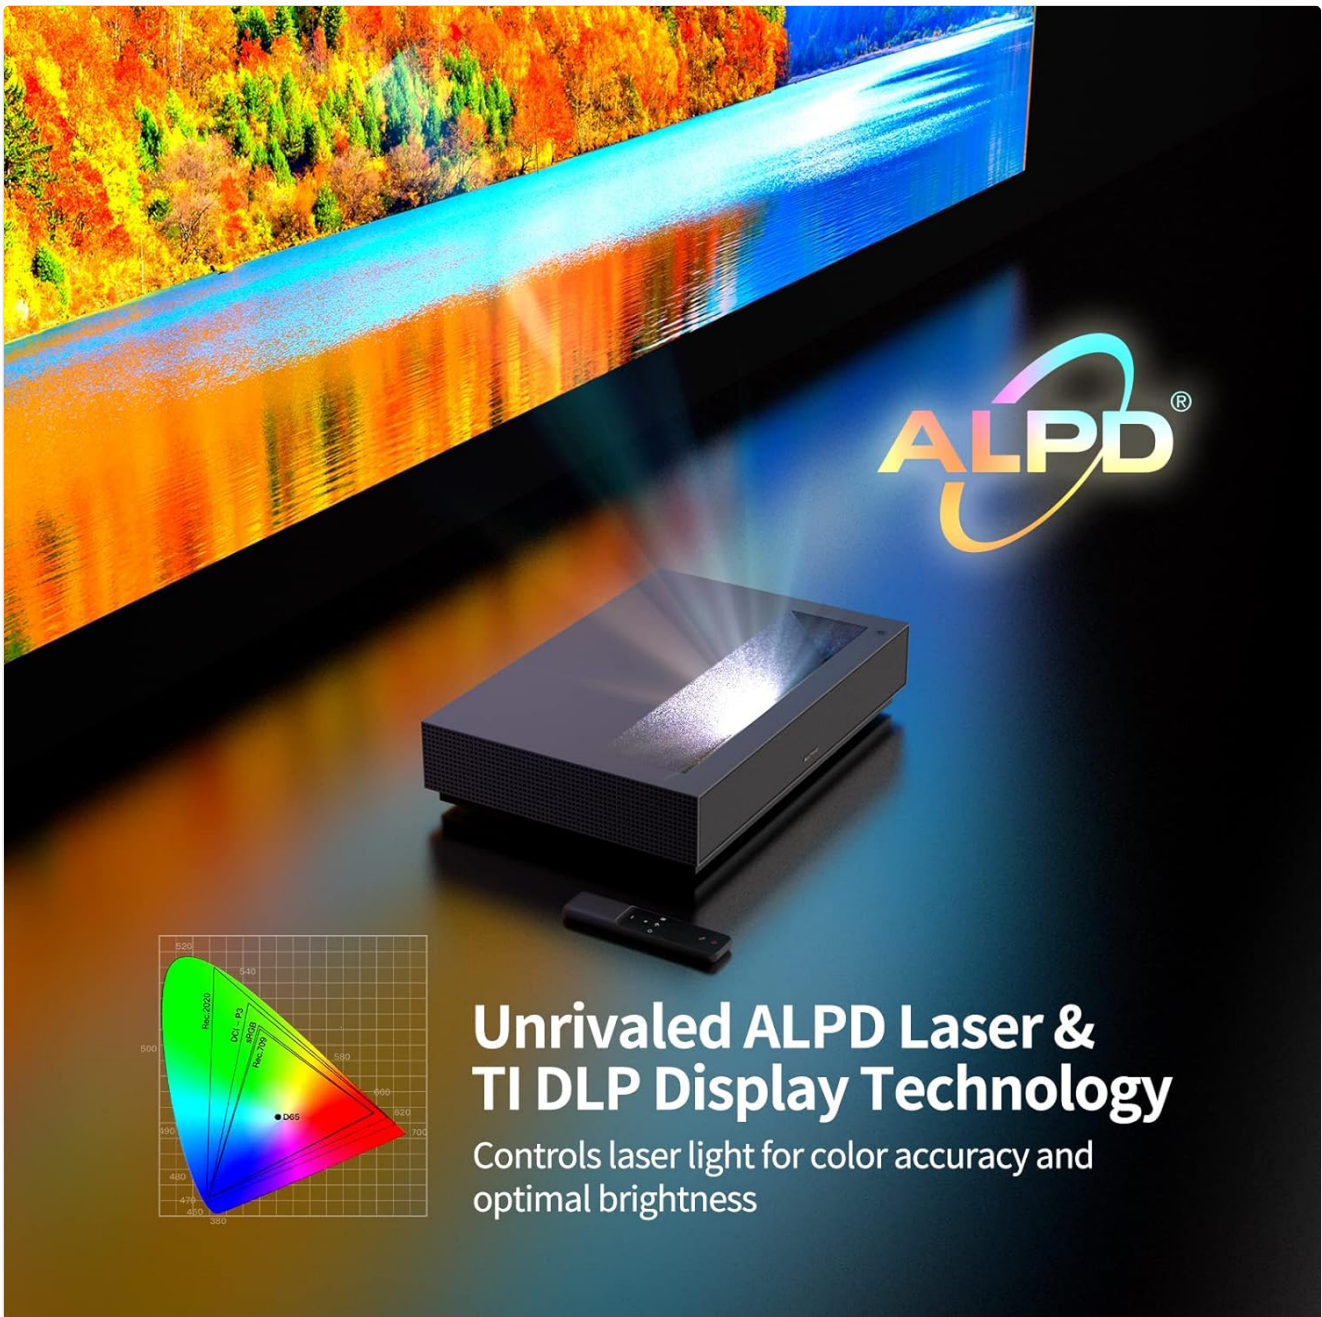

What's in the Box:

- WEMAX Nova 4K UHD Ultra Short Throw Smart Laser Projector
- Remote Control
- Power Cable

Place the projector on a stable, level surface directly in front of your projection screen or wall. The ultra-short throw design allows for a large image from a very short distance.

Video tutorial on pairing the remote control with the WEMAX Nova projector for initial setup and navigation.

Keystone Correction and Focus

The WEMAX Nova features 8-point keystone correction and auto-focus to ensure a perfectly rectangular and sharp image, even if the projector is not perfectly aligned with the screen.

Illustration of 8-point keystone correction for adjusting image geometry.

- **Auto Focus:** The projector will automatically adjust focus upon startup or movement.
- **Manual Focus:** Fine-tune the focus using the remote control if needed.
- **8-Point Keystone Correction:** Access this setting in the menu to adjust each corner of the projected image independently for perfect alignment.

OPERATING INSTRUCTIONS

Android TV and Apps

The WEMAX Nova comes with Android TV built-in, providing access to thousands of apps and streaming services.

Unrivaled ALPD Laser & TI DLP Display Technology

Controls laser light for color accuracy and optimal brightness