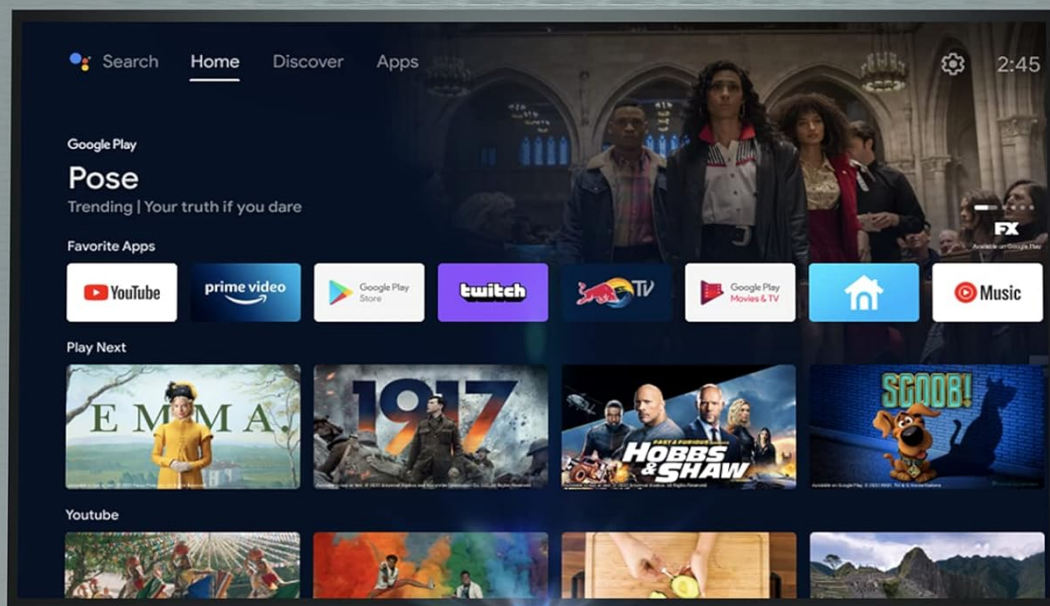

androidtv

Ok Google

Chromecast
built-in

Endless Entertainment with Android TV

Android TV, OK Google, Chromecast Built-in

Diagram highlighting the integrated Dolby Audio DTS HD speakers.

- **30W Dolby Audio DTS HD Speakers:** Enjoy crystal-clear audio precision-tuned for a home theater experience.
- **External Audio:** Connect your soundbar or stereo system via HDMI output for enhanced audio.

Screen Size Adjustment

The WEMAX Nova allows for flexible screen sizes to fit your viewing space.