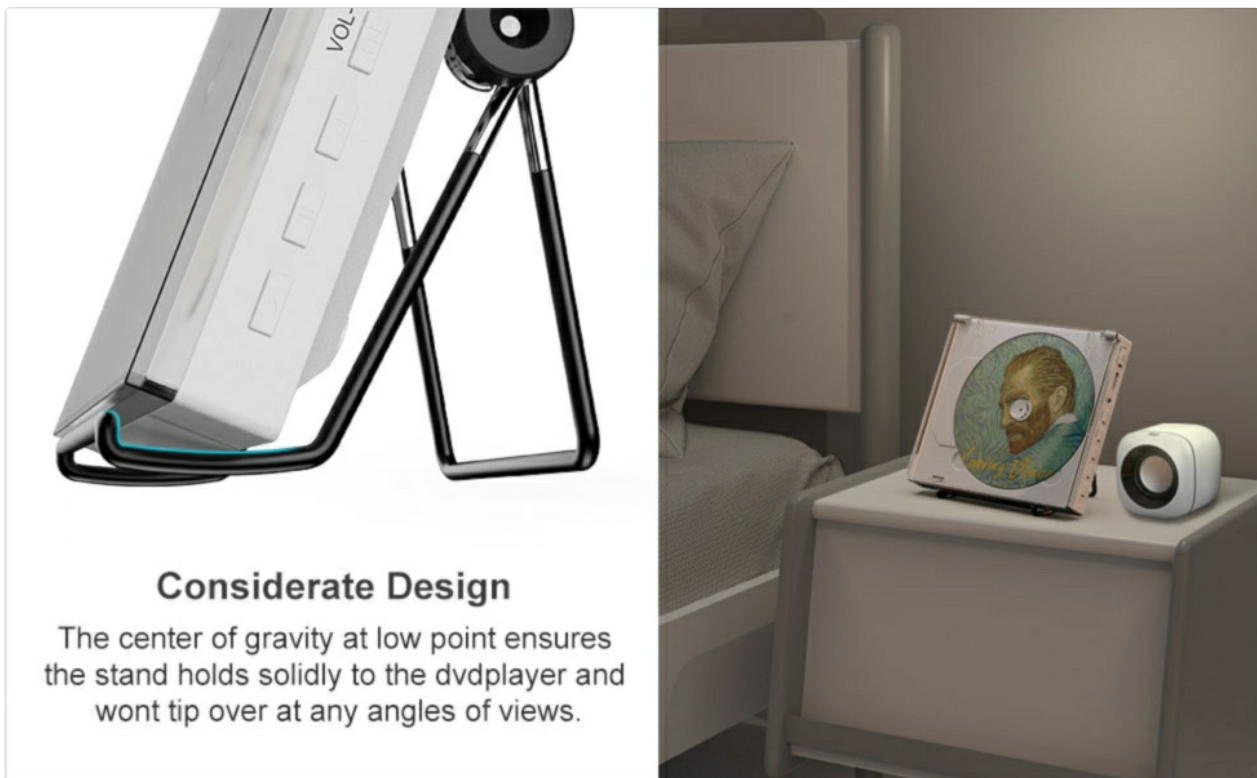

drive.

1080P

RCA

HDMI

- **FULL 1080P HD PICTURE QUALITY**
- **Clear, Smooth, Eye protection**

Image: The MAITE MTDVD-XTP Mini DVD Player connected to a television, demonstrating its 1080P output capability for clear and smooth picture quality.