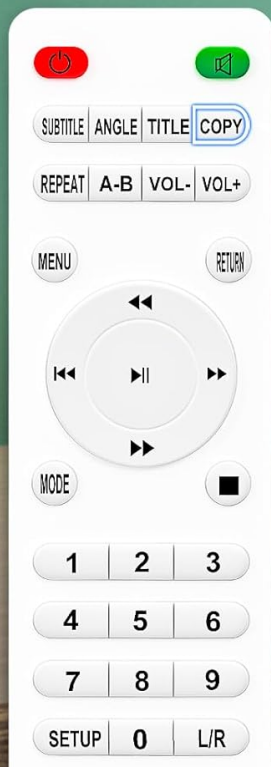

The player features a memory playback function. If the device is powered off during disc or USB playback, it will resume from the last stopped point when powered on again, provided the same media is inserted.

COPY DISC FILE TO YOUR USB

Files can be copied in formats

CD

MP3

WMA

CD-R

CD-RW

Image: A diagram showing the 'Memory Playback Function' where the MAITE MTDVD-XTP Mini DVD Player resumes video playback from the exact timestamp (00:12:05) after being powered off and then on again.