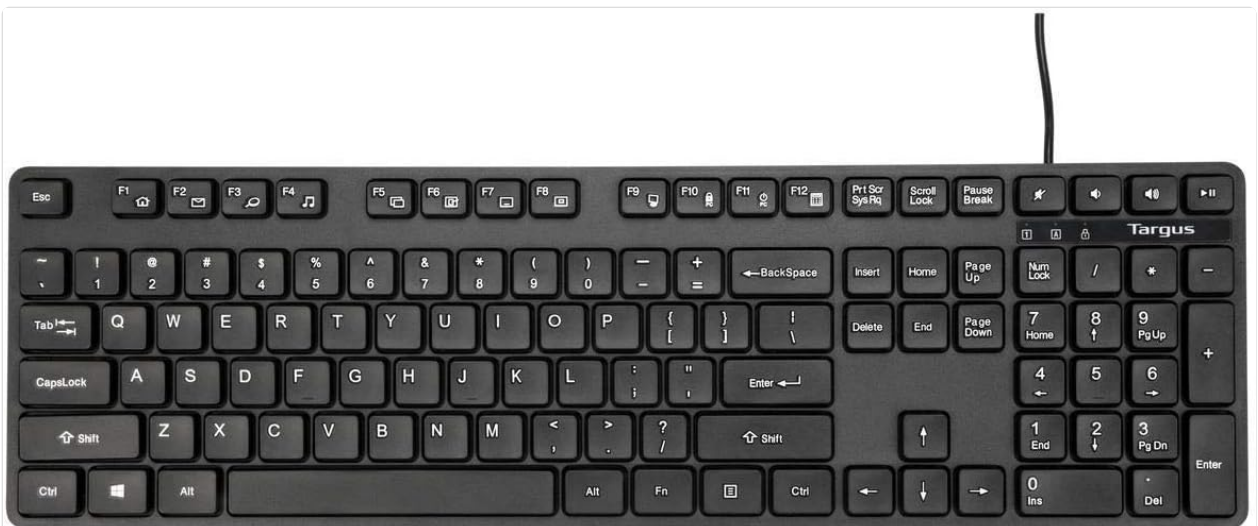

The Targus KM600 keyboard is a full-sized keyboard with 108 keys and a standard QWERTY layout, designed for comfortable and efficient typing. It includes a dedicated media center for quick access to multimedia controls.

Figure 2: Targus KM600 Wired Keyboard. A full-sized keyboard with a numeric keypad and media keys.

- **Full-sized layout:** Provides a complete set of keys, including a numeric keypad.
- **Media Center:** Dedicated keys for controlling audio and video playback.
- **Quiet Keystrokes:** Membrane key switches offer a comfortable typing experience with reduced noise.

2.2 Mouse Features

The accompanying Targus AKM600AP mouse features a high-definition 1600 DPI optical sensor, ensuring precise and responsive cursor control. Its ergonomic design provides comfort during extended use.