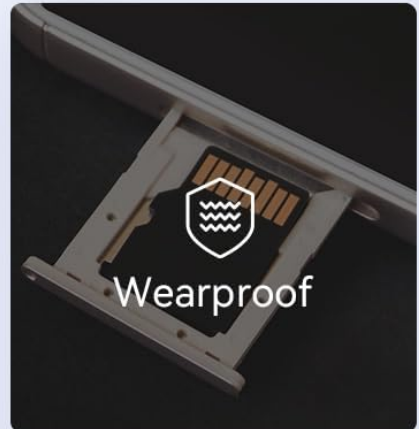

Capturing Life On The Move

UP TO
90 **READ**
MB/s

10 Speed Class 10

Image: A visual representation highlighting the Micro SD card's read speed of up to 90 MB/s and its Class 10 speed rating.

6-Proof Protections