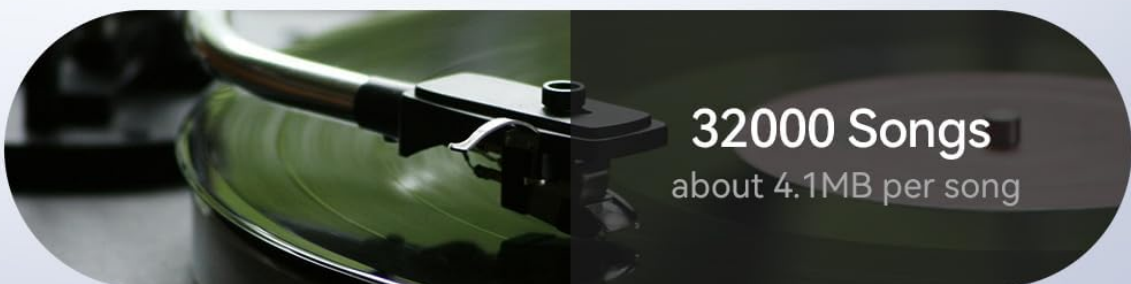

32000 Songs

about 4.1MB per song

Image: An illustration detailing the six protective features of the KOOTION Micro SD card: waterproof, shockproof, wearproof, high-temp proof, magnet proof, and X-rays proof.