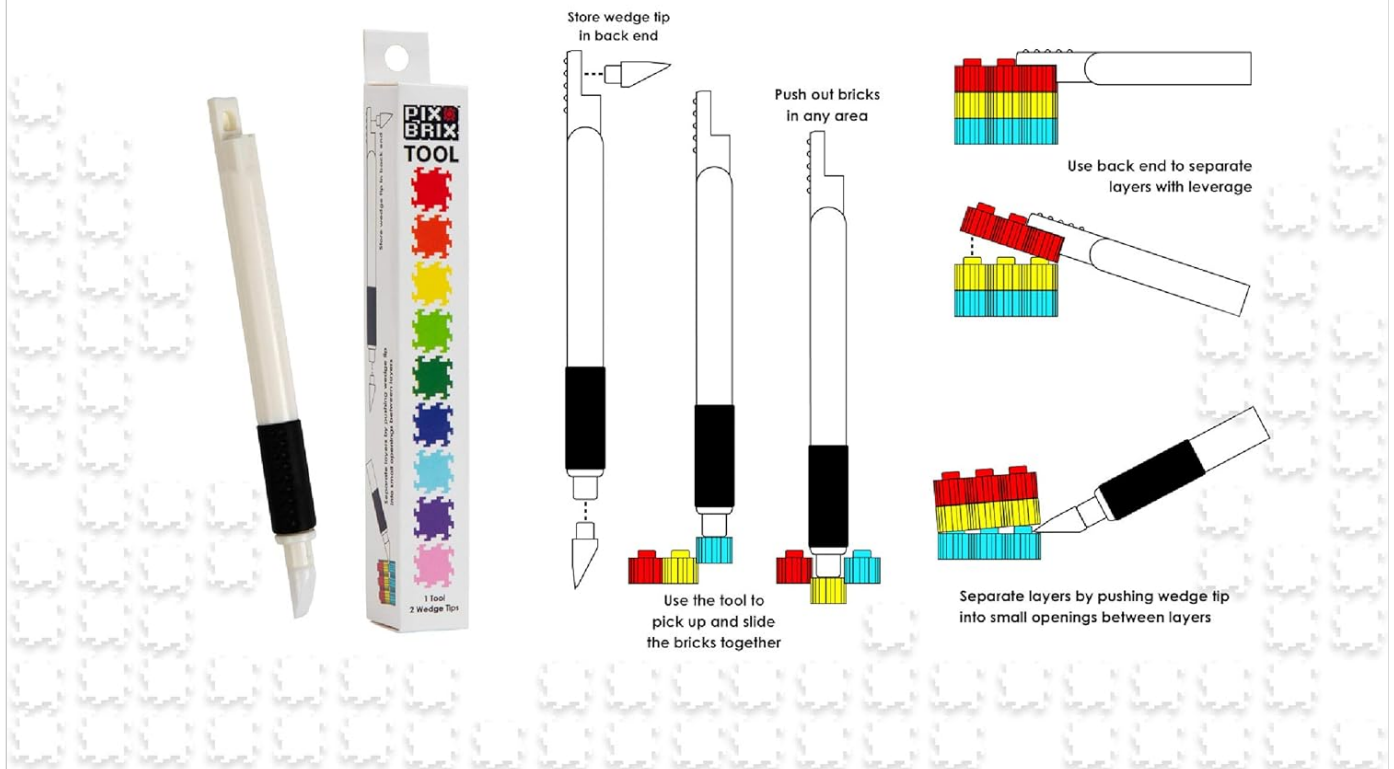

3. Using the Pix Brix Tool

The included Pix Brix tool is designed to assist with both connecting and separating bricks. It can be particularly helpful for:

- Pushing bricks together firmly.
- Leveraging bricks apart when deconstructing a build.
- Picking up and placing individual bricks with precision.

Create and deconstruct master pieces with official Pix Brix Tool

Patented slide + stack to **build horizontally, vertically and diagonally**

Image: Instructions for using the Pix Brix tool for assembly and disassembly.