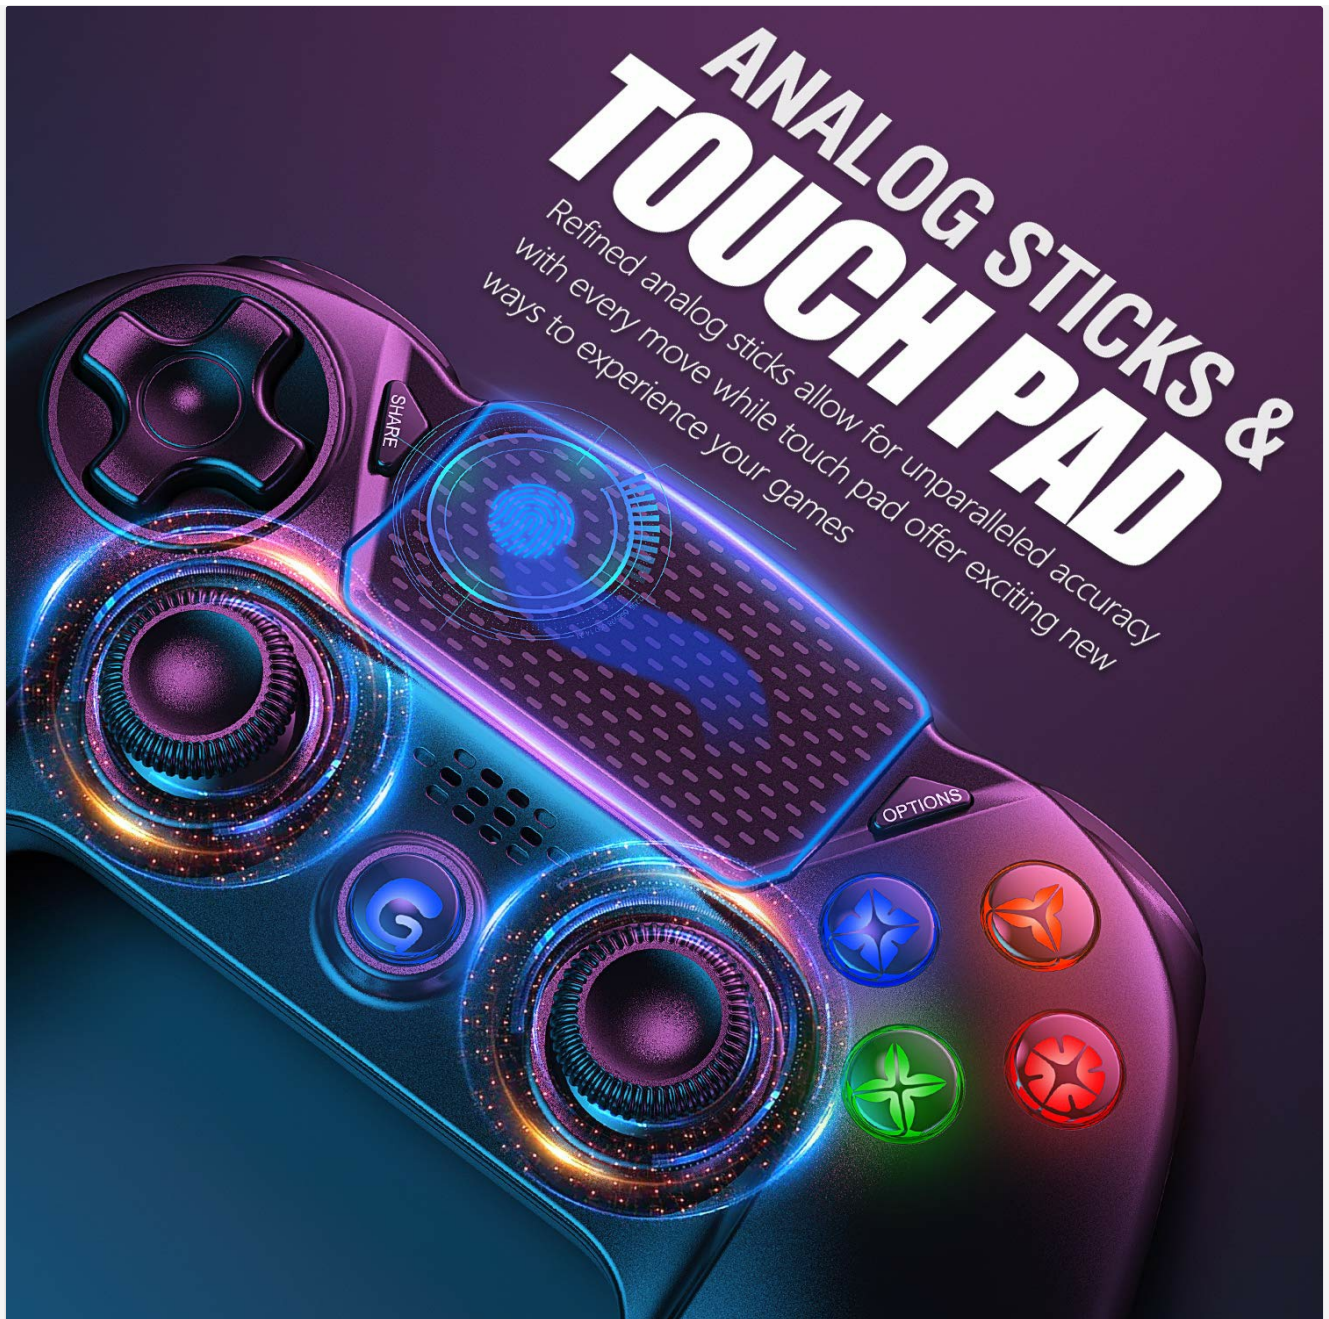

## Illuminated Buttons and Multi-Function Indicators

Shining buttons bring you into the cool and exciting battle  
The indicator will show battery level and identify multiple players

Image 2.1: Close-up of the controller highlighting the illuminated buttons and multi-function indicators. These indicators show battery level and identify multiple players.

## Built-in Dual Motors

Cooperate with the vibration generated by the game attack to enhance the realism of the game

Image 2.2: Illustration depicting the built-in dual motors within the controller, which provide vibration feedback to enhance game realism.

Image 2.3: View of the controller's analog sticks and touchpad. The touchpad offers new ways to interact with games, while the analog sticks provide precise control.