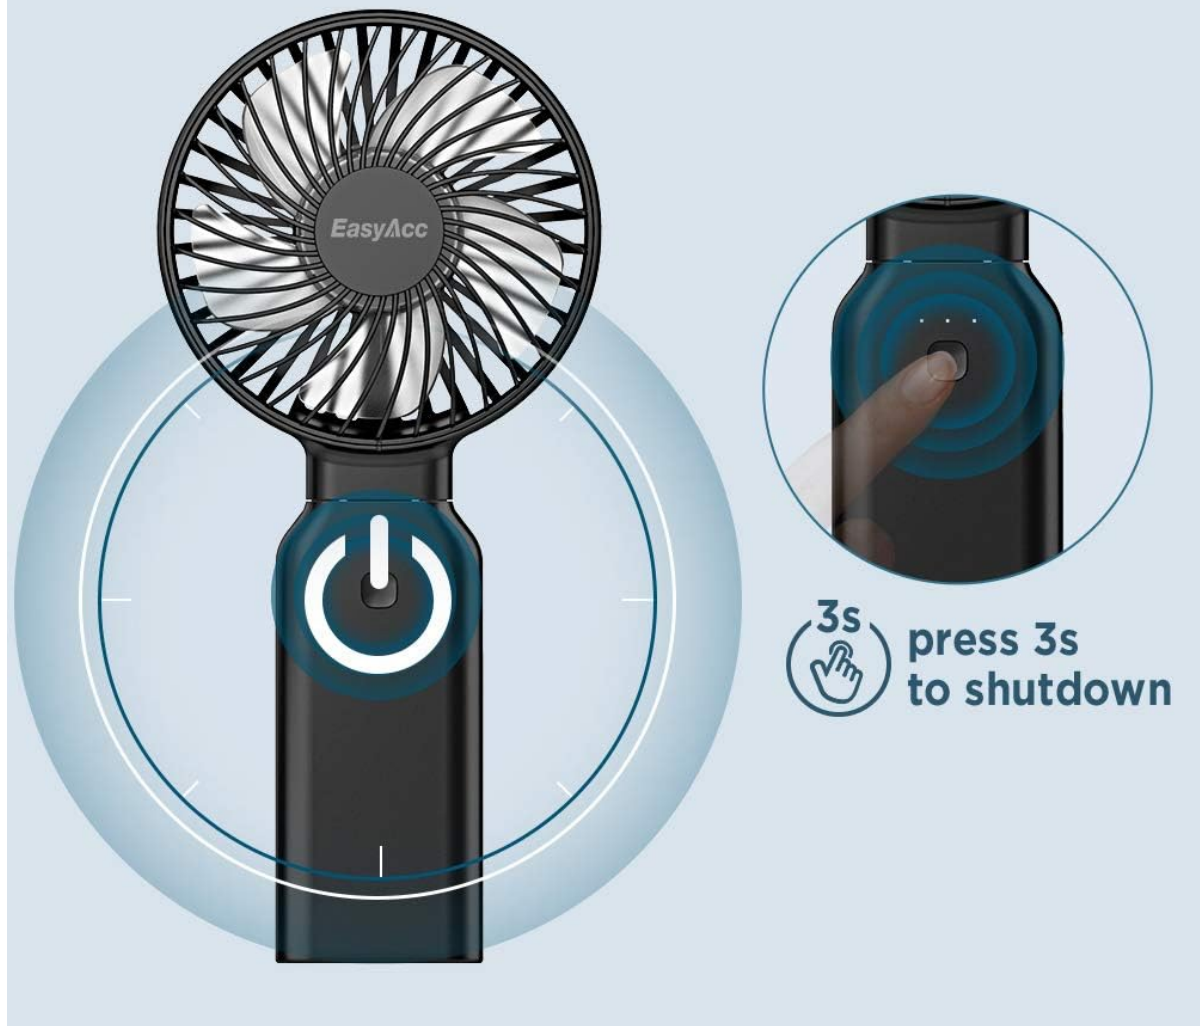

Figure 3: Visual representation of the four speed settings and their recommended uses.

One-button Shutdown

Figure 4: To power off the fan, press and hold the power button for 3 seconds.

Power Bank Function

The built-in 9000mAh rechargeable battery also functions as a power bank. Connect your mobile device to the fan's USB output port using a compatible charging cable to charge your device on the go.

Figure 5: The EasyAcc fan can be used to charge a mobile phone, providing emergency power during travel or outdoor activities.