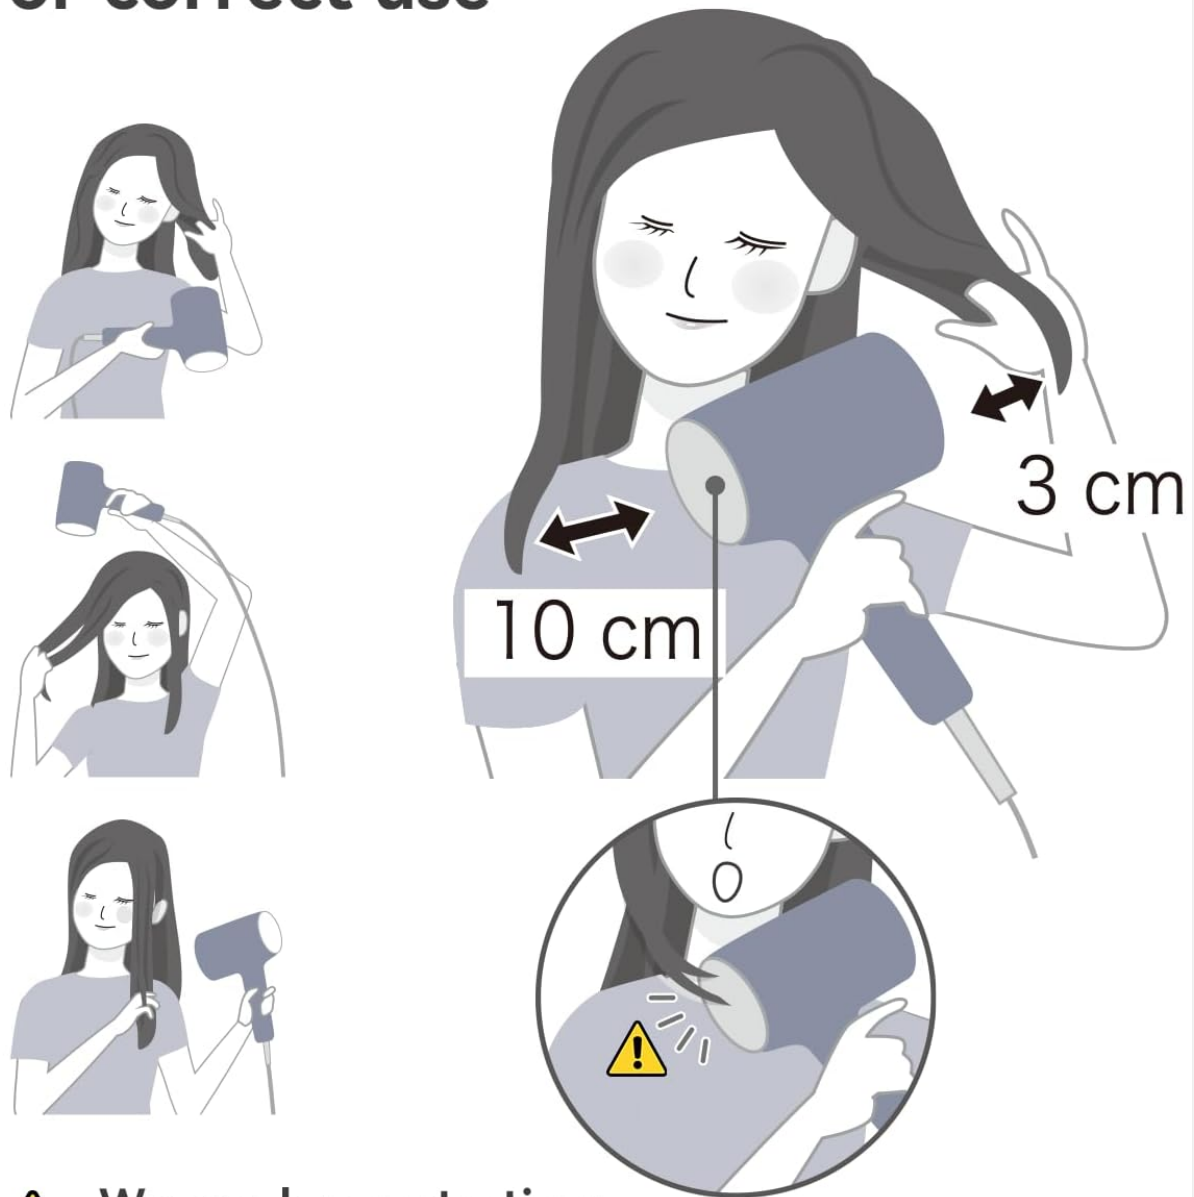

CONFU KF-3127

CONFU Ionic Blow Dryer 1600W Instruction Manual

Portable Lightweight Fast Drying Negative Ion Hairdryer

1. INTRODUCTION

Thank you for choosing the CONFU Ionic Blow Dryer. This manual provides essential information for the safe and effective use, setup, operation, and maintenance of your new hairdryer. Please read all instructions carefully before use and retain this manual for future reference.

To protect your hair please refer to the following figure for correct use

Wrong demonstration:

Hair is sucked into the back cover of the hair dryer

Figure 1: Recommended usage distance to prevent hair suction.