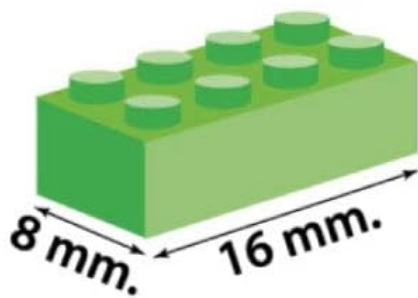

**Standard
blocks**

**Nano
blocks**