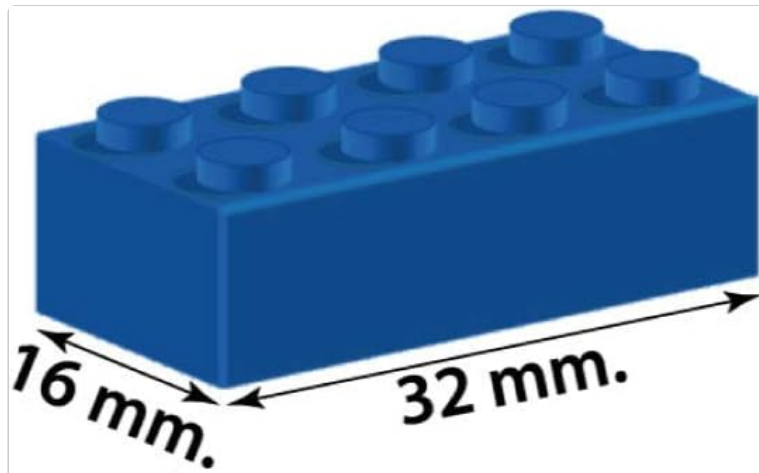

**Standard
blocks**