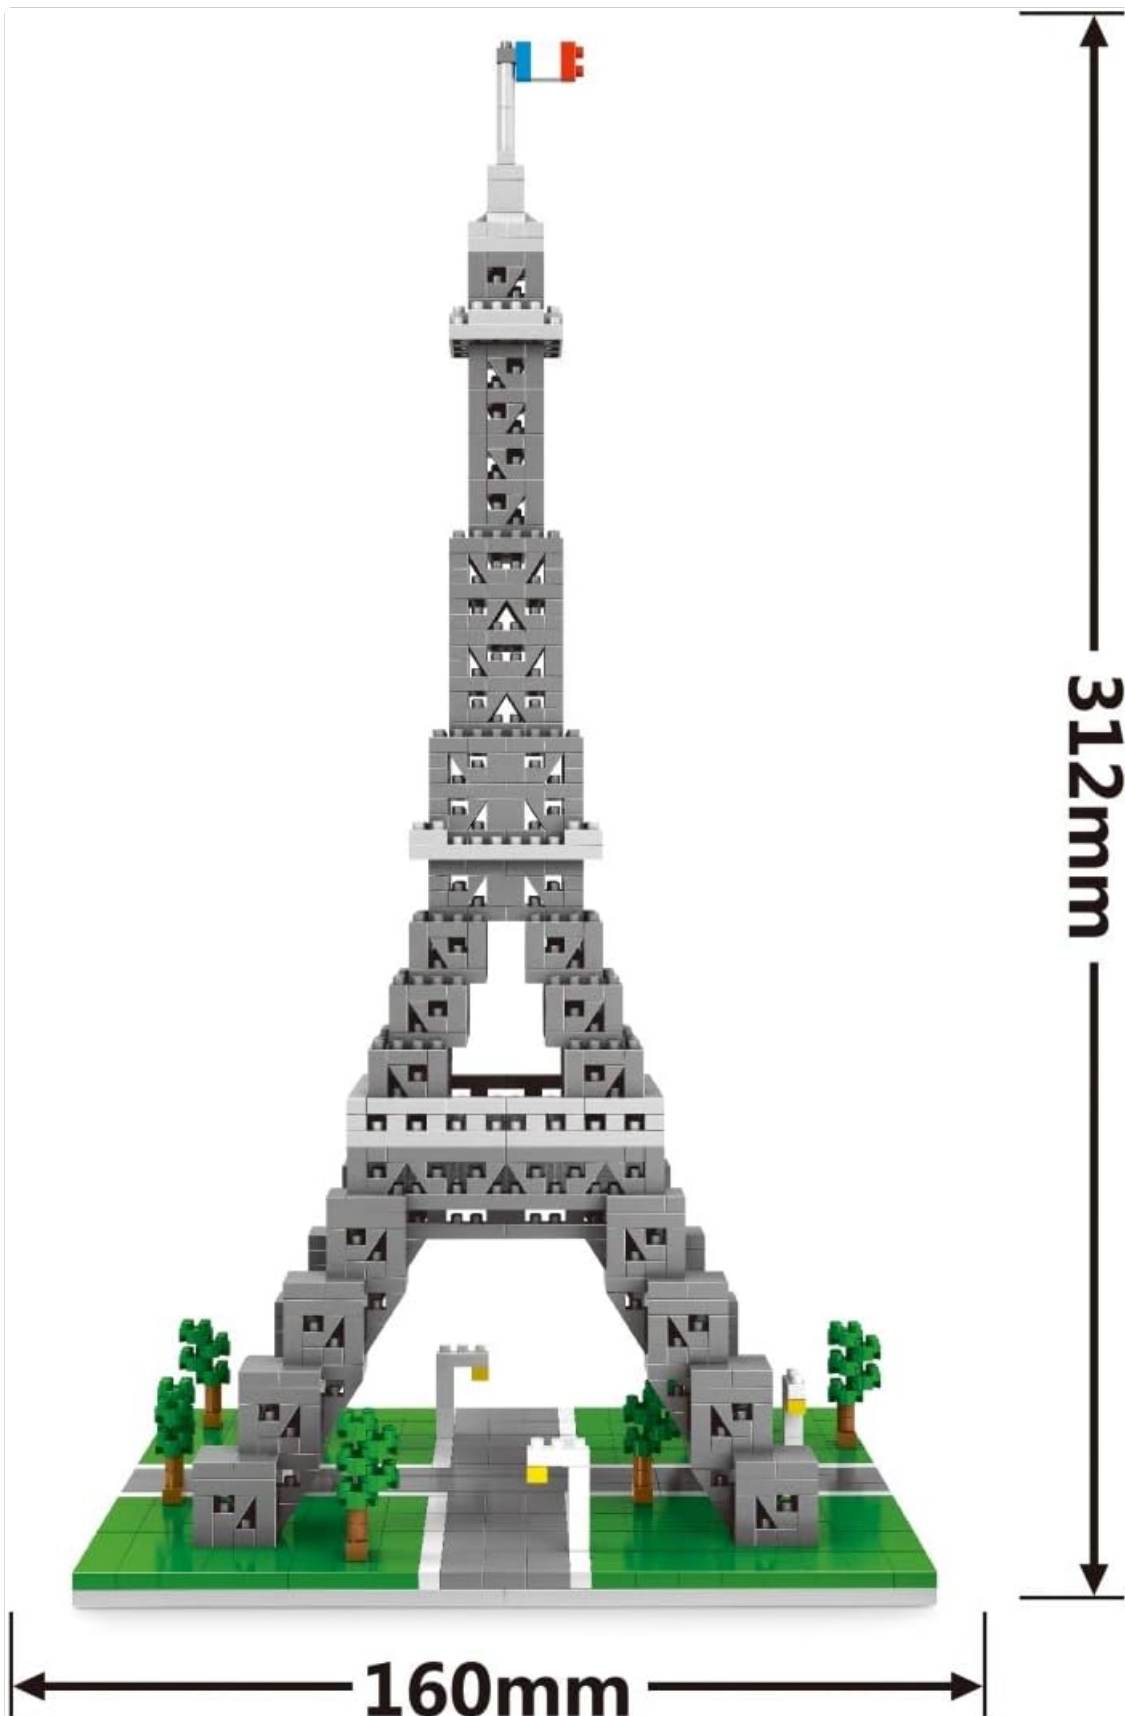

Thank you for choosing the Wise Hawk Eiffel Tower Nanoblock Model 2465. This building set allows you to construct a detailed reproduction of the iconic Eiffel Tower using nanoblocks. Designed for enthusiasts with experience in building block sets, this model offers a challenging yet rewarding construction experience. The set includes 1184 pieces, providing high precision and excellent workmanship for a detailed and high-quality finished product.

**Standard
blocks**

**Nano
blocks**

Figure 2: Comparison illustrating the size difference between standard building blocks and nanoblocks. Nanoblocks are significantly smaller, requiring precision during assembly.

Figure 3: The fully assembled Wise Hawk Eiffel Tower model, showing its approximate dimensions: 312mm height and 160mm width at the base.

4. DISPLAY AND INTERACTION

Once assembled, the Wise Hawk Eiffel Tower Nanoblock Model serves as a display piece.