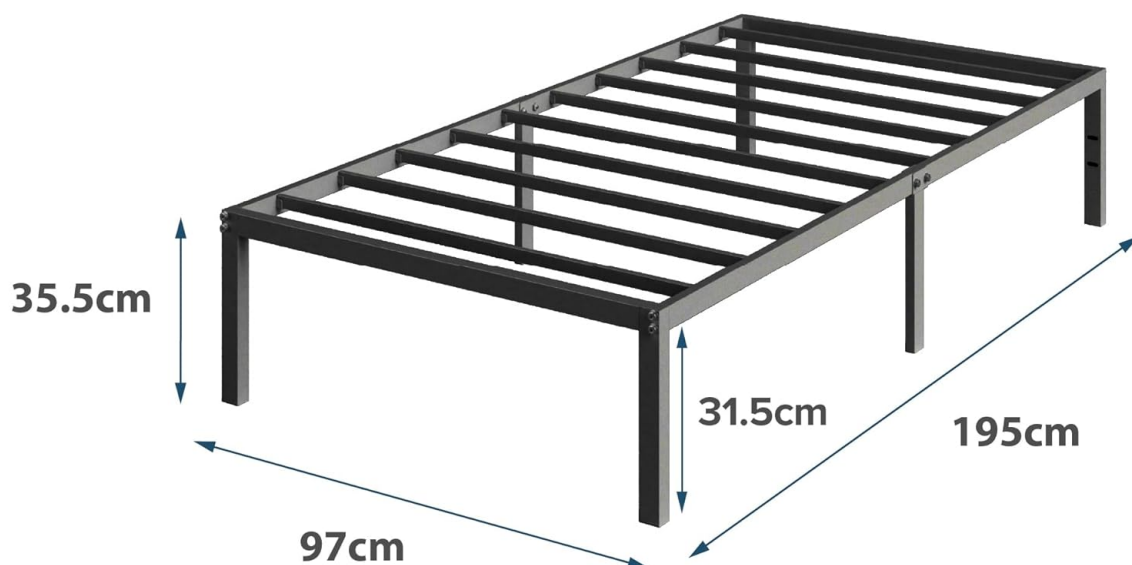

シングル

S 耐荷重 : 約 120kg

(許容誤差±2cm)

Image: Dimensional diagram of the ZINUS Yelena Single Bed Frame.

WARRANTY INFORMATION

The ZINUS Yelena Metal Platform Bed Frame comes with a 5-year warranty, reflecting our commitment to quality and durability. Please retain your proof of purchase for warranty claims. For detailed warranty terms and conditions, please refer to the official ZINUS website or contact customer support.

CUSTOMER SUPPORT

If you have any questions, require assistance with assembly, or need to report a missing/damaged part, please contact ZINUS customer support. You can find contact information on the official ZINUS website or through your retailer.

For more information about ZINUS products, visit the [Zinus Store on Amazon](#).