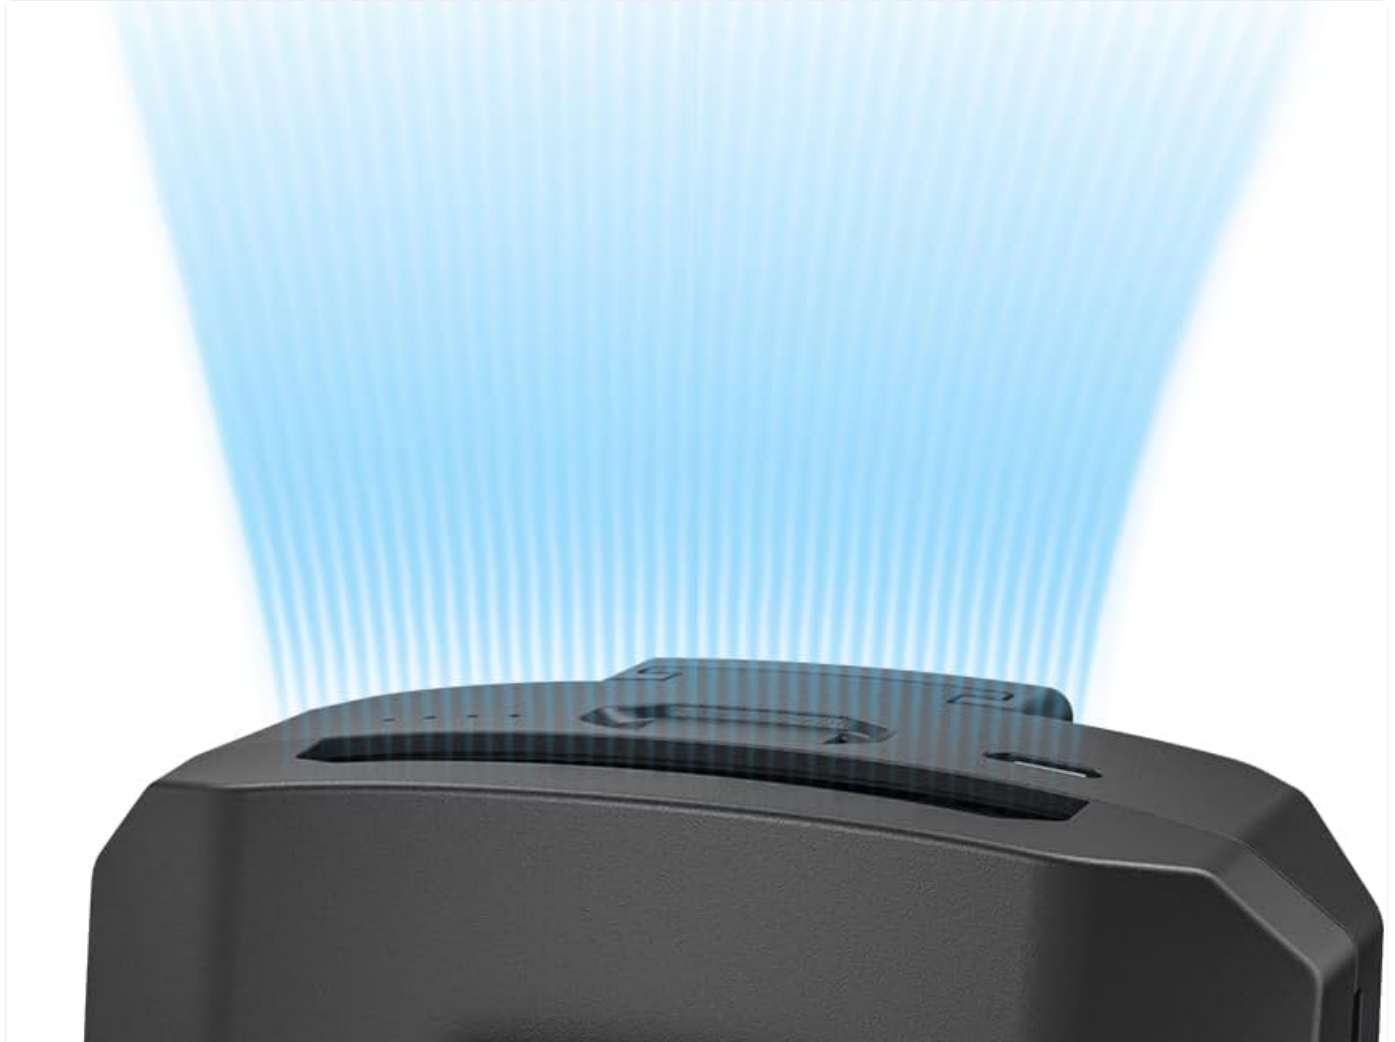

Manuals.plus /

› LEMOISTAR /

› LEMOISTAR FB2 Portable Mini Waist Clip Belt Fan User Manual

LEMOISTAR FB2

LEMOISTAR FB2 Portable Mini Waist Clip Belt Fan User Manual

Model: FB2

1. INTRODUCTION

Thank you for choosing the LEMOISTAR FB2 Portable Mini Waist Clip Belt Fan. This device is designed to provide personal cooling in various environments, offering versatile wearing options including waist clip, belt clip, and necklace fan modes. Its compact design and powerful airflow make it suitable for outdoor activities, work, and travel. Please read this manual thoroughly before use to ensure proper operation and maintenance.

The LEMOISTAR portable fan, designed for personal cooling, features a compact black casing with an integrated clip and upward-directed airflow.

2. PACKAGE CONTENTS

- LEMOISTAR FB2 Portable Mini Waist Clip Belt Fan
- USB Charging Cable
- Adjustable Lanyard
- User Manual

3. PRODUCT FEATURES

- **3-in-1 Versatile Design:** Functions as a waist fan, belt fan, or necklace fan with an adjustable lanyard and dual-clip system.
- **Powerful Airflow:** Equipped with a high-performance turbine blade, delivering strong wind up to 82 ft/s.
- **Quiet Operation:** Engineered for low noise levels, typically below 40 dB.

Hanging neck fan with adjustable lanyard

The fan can be worn around the neck using the adjustable lanyard, providing hands-free cooling.

The fan features a dual-clip design, allowing it to be securely attached to a belt or discreetly clipped inside clothing for targeted cooling.