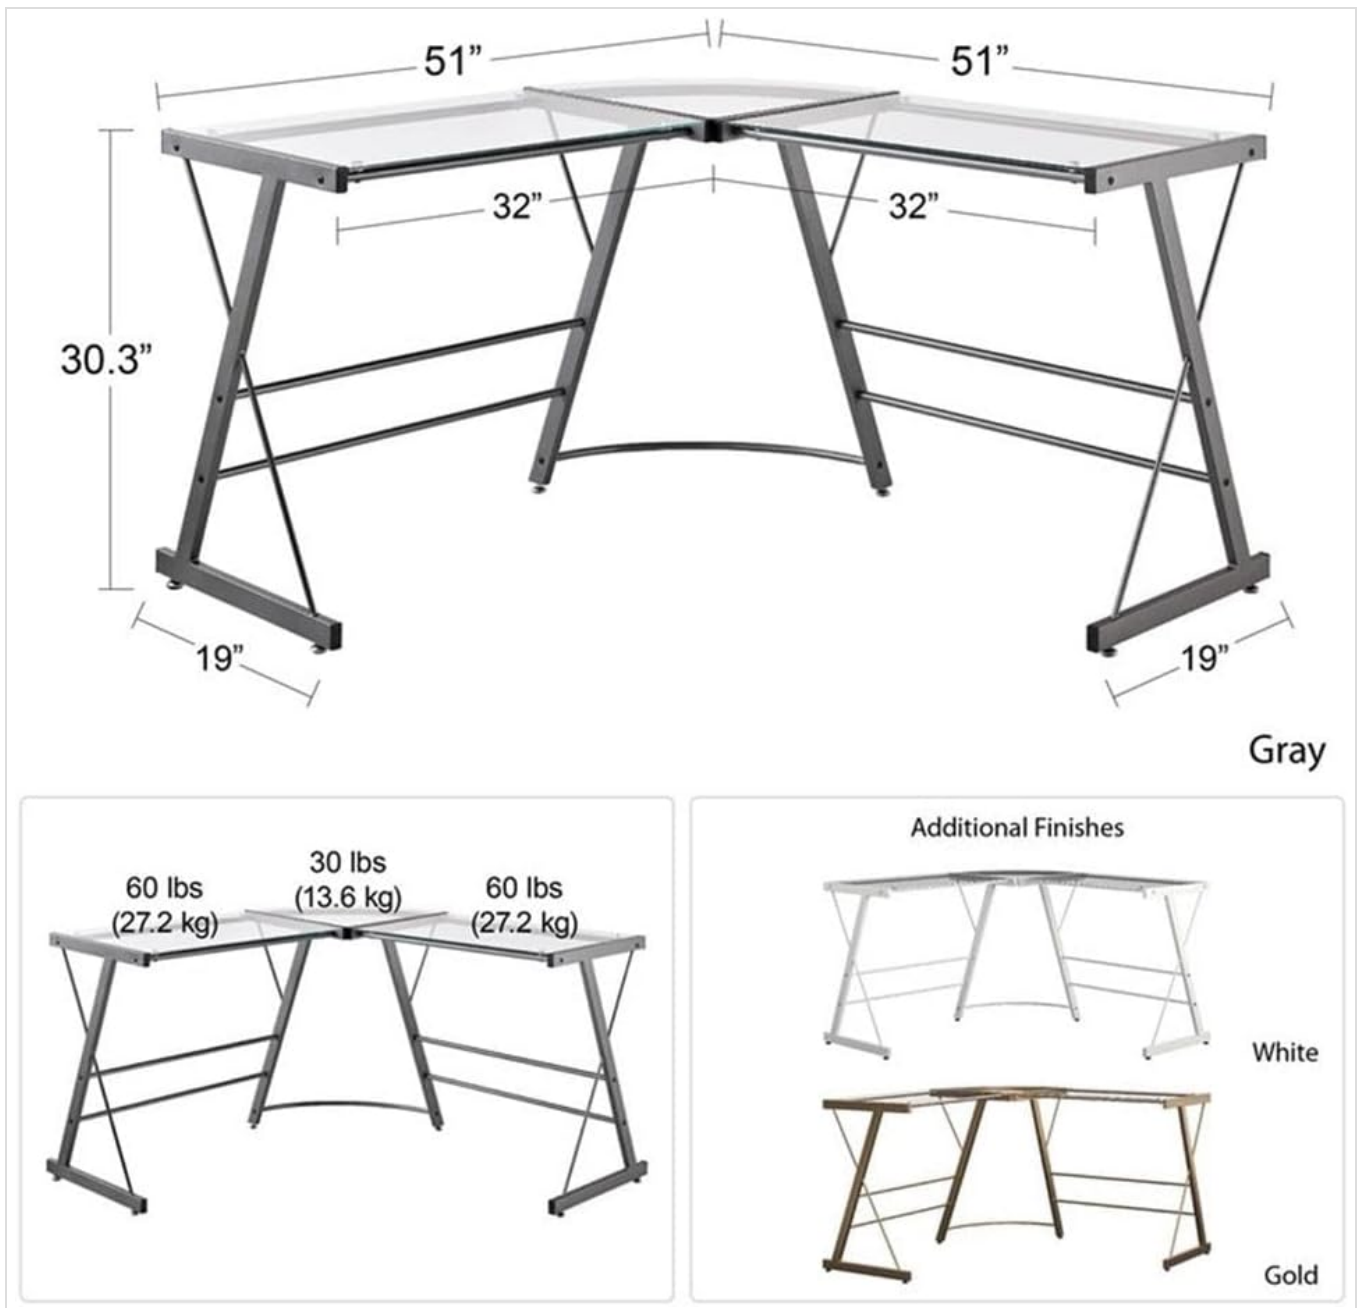

Assembly Steps

Follow the step-by-step instructions provided in the separate assembly manual included with your product. Ensure all screws are tightened securely but do not overtighten.

Image: A technical drawing illustrating the desk's dimensions (51"L x 32"D x 30.3"H) and weight capacities (60 lbs on each main section, 30 lbs on the corner section).

OPERATING INSTRUCTIONS

The Odin Glass L-Shaped Computer Desk is designed for use as a home office or study desk.

- Place your laptop, lamp, and other office essentials on the spacious glass top surface.
- The L-shape design allows for efficient use of corner spaces, providing ample legroom for comfortable use.
- The desk is suitable for various tasks, including computer work, writing, and studying.