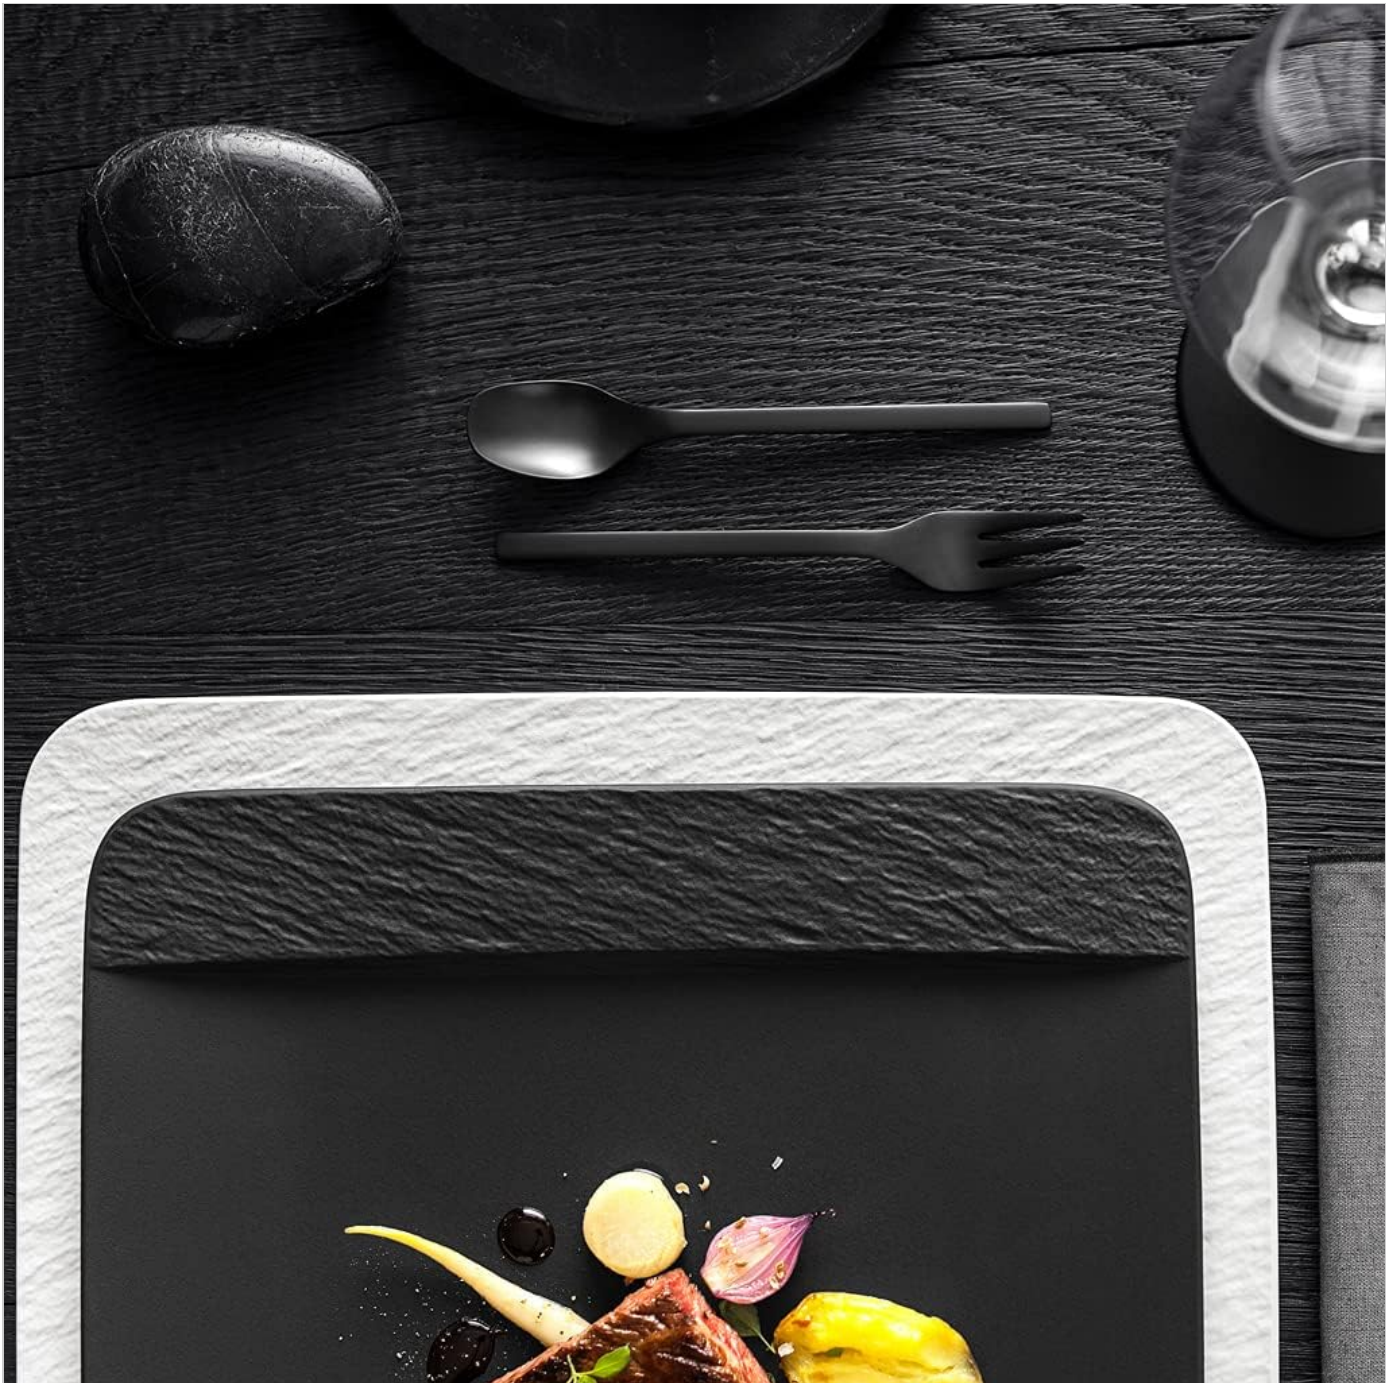

PRODUCT OVERVIEW

The Villeroy & Boch Manufacture Rock Square Dinner Plate is crafted from premium porcelain, featuring a modern square shape and a distinctive textured finish reminiscent of slate. It is designed for serving main dishes and is suitable for various dining occasions.

Serving Suggestions

The square design and textured finish of the Manufacture Rock plate provide an elegant presentation for main courses. The slightly raised edge helps contain food.

Image 2: The dinner plate showcasing a meal, highlighting its use for food presentation. The image displays a main course elegantly arranged on the black square plate, complemented by cutlery and a glass.