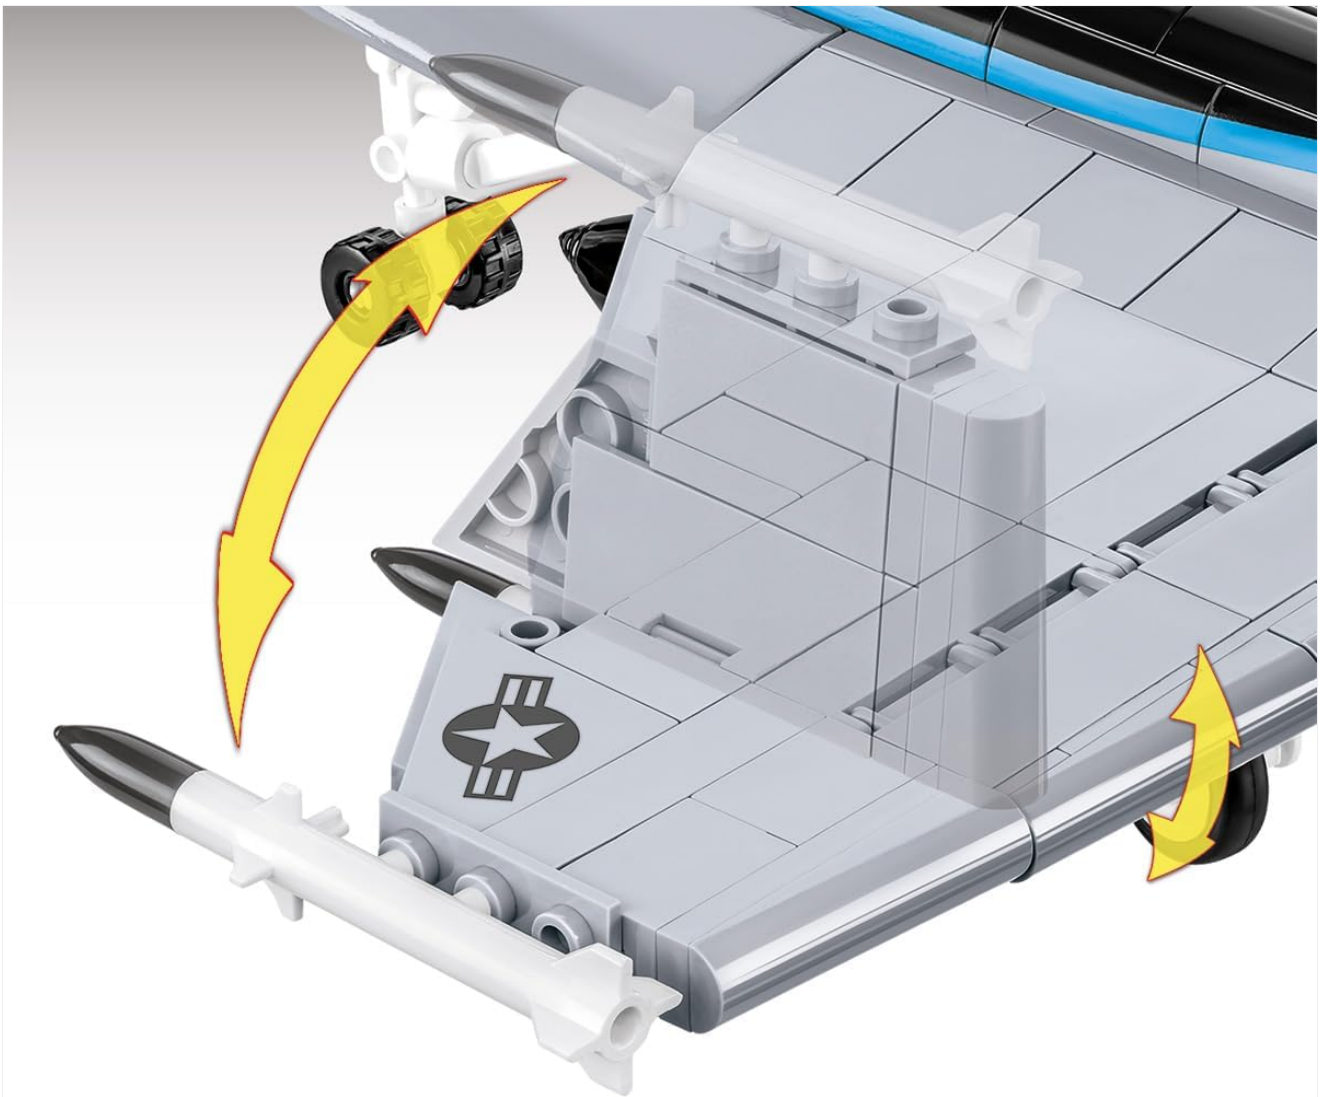

## 4. OPERATING YOUR MODEL

Once assembled, your COBI F/A-18E Super Hornet model features several interactive elements:

- **Movable Cockpit Canopy:** The cockpit canopy can be opened and closed to reveal the pilot figure inside.
- **Retractable Landing Gear:** The landing gear can be extended for display or retracted for an in-flight appearance.
- **Movable Control Surfaces:** Certain control surfaces, such as the wings or tail fins, may have limited articulation.
- **Display Stand:** Use the included display stand to showcase your model in an upright position.

Image 4.1: Close-up view of the F/A-18E Super Hornet cockpit with the canopy open, showing the pilot figure.

Image 4.2: Illustration of the movable elements on the F/A-18E Super Hornet model, such as the landing gear and weapon attachments.