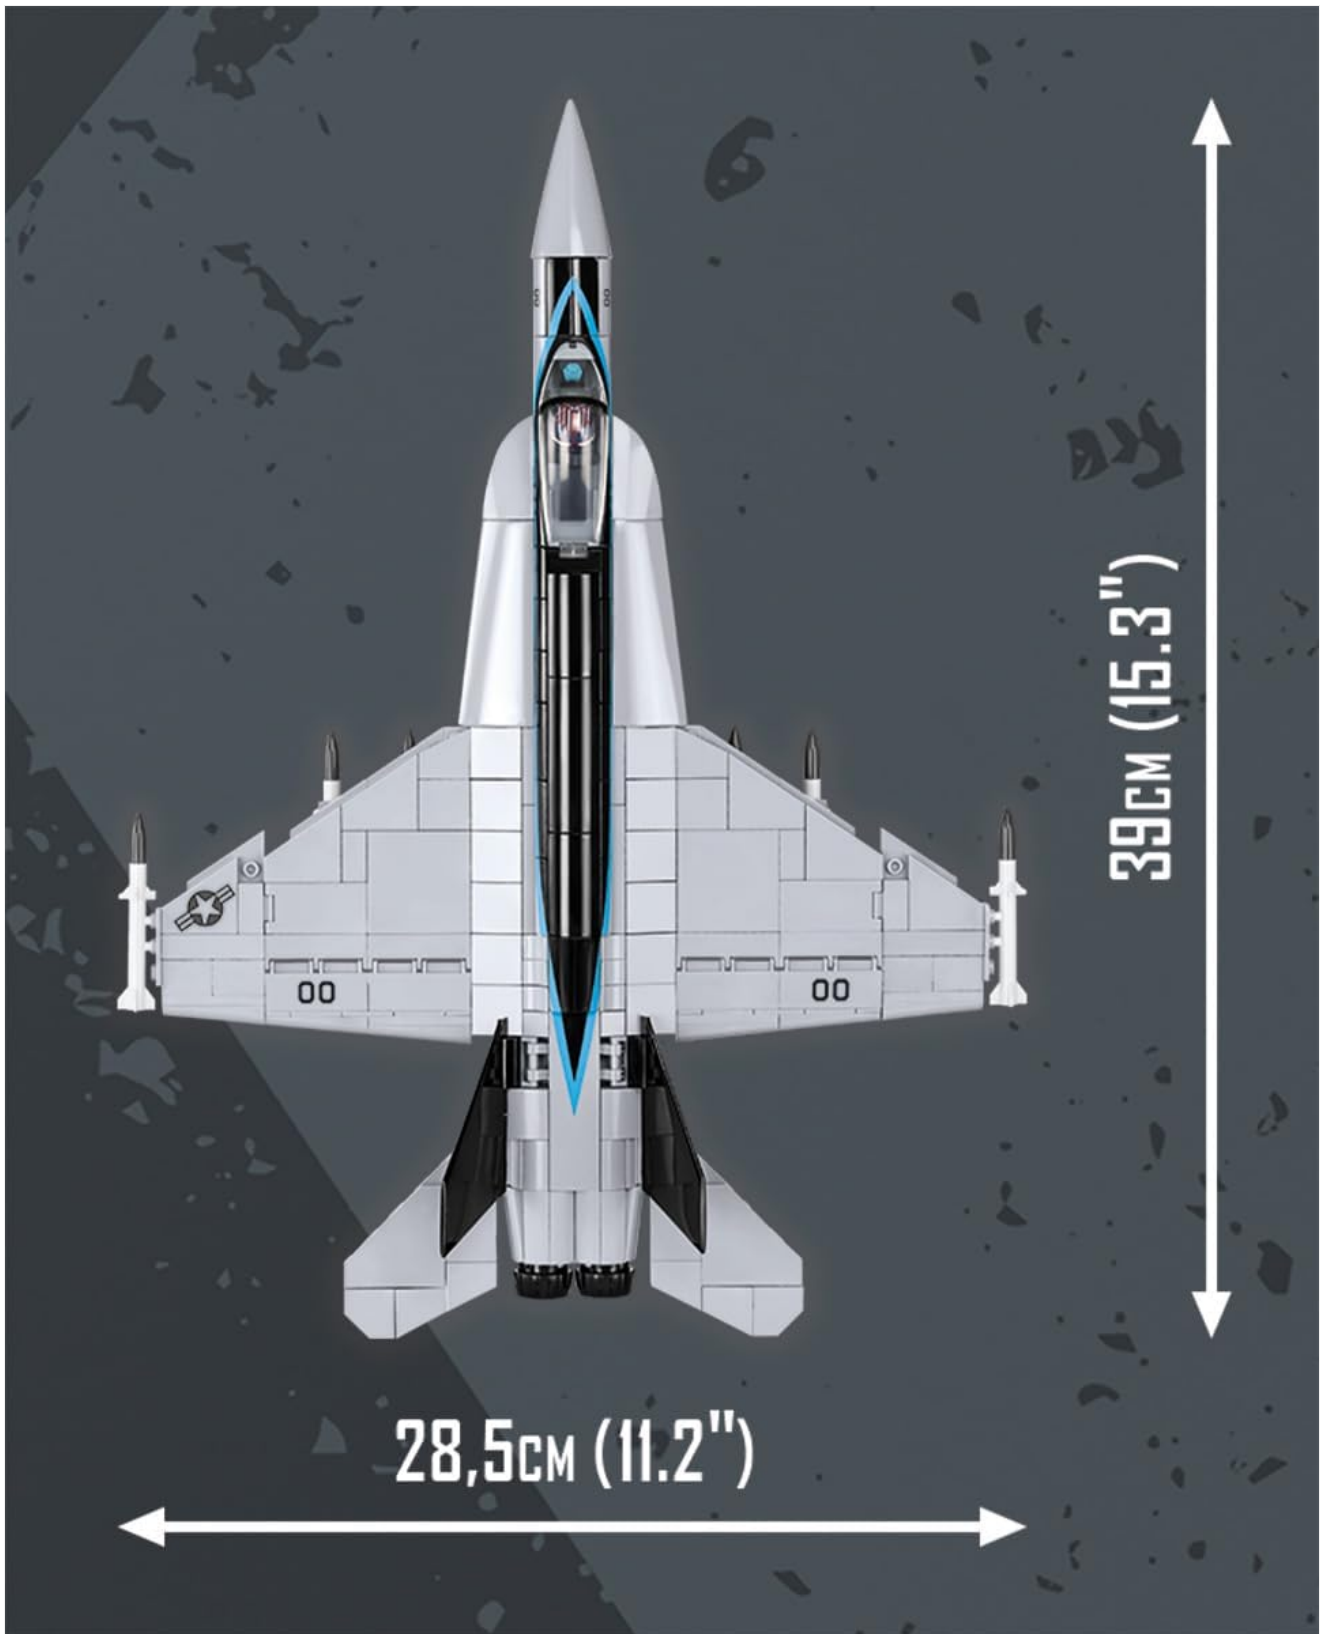

## 7. PRODUCT SPECIFICATIONS

Key specifications for the COBI TOP Gun: Maverick F/A-18E Super Hornet building set:

Feature	Detail
Brand	COBI
Model Name	TOP GUN: Maverick F/A-18E Super Hornet
Model Number	5805
Number of Pieces	570
Scale	1:48
Material	Plastic
Product Dimensions (L x W x H)	15 x 11 x 4.3 inches (approx. 39cm x 28.5cm x 10cm)
Item Weight	1.75 pounds (796 Grams)
Age Range (Description)	All (typically recommended for ages 8+)

Image 7.1: Side profile of the F/A-18E Super Hornet model illustrating its length (39cm / 15.3 inches).

Image 7.2: Top-down view of the F/A-18E Super Hornet model illustrating its wingspan (28.5cm / 11.2 inches).