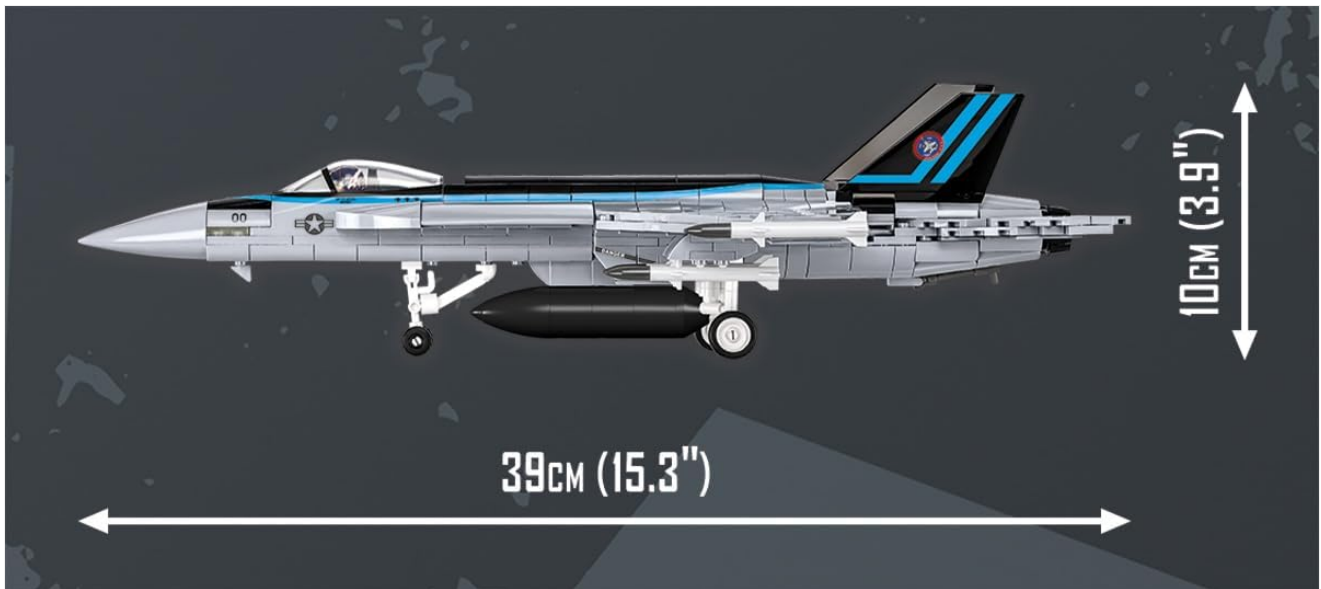

## 7. PRODUCT SPECIFICATIONS

Key specifications for the COBI TOP Gun: Maverick F/A-18E Super Hornet building set:

Feature	Detail
Brand	COBI
Model Name	TOP GUN: Maverick F/A-18E Super Hornet
Model Number	5805
Number of Pieces	570
Scale	1:48
Material	Plastic
Product Dimensions (L x W x H)	15 x 11 x 4.3 inches (approx. 39cm x 28.5cm x 10cm)
Item Weight	1.75 pounds (796 Grams)
Age Range (Description)	All (typically recommended for ages 8+)

Image 7.1: Side profile of the F/A-18E Super Hornet model illustrating its length (39cm / 15.3 inches).

Image 7.2: Top-down view of the F/A-18E Super Hornet model illustrating its wingspan (28.5cm / 11.2 inches).