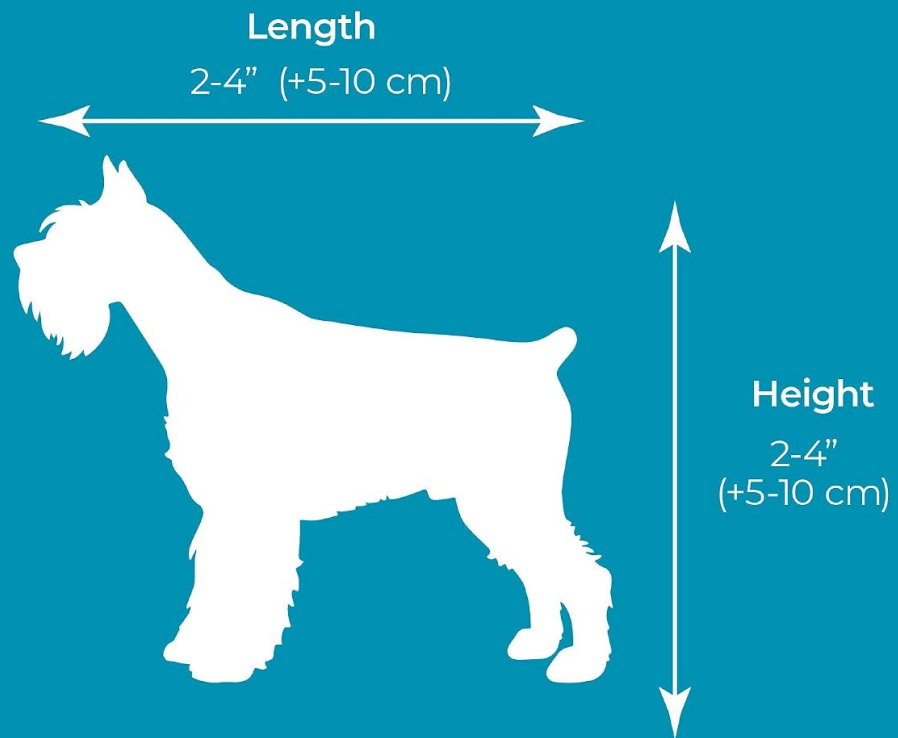

## SELECTING THE RIGHT CRATE SIZE

---

To ensure your pet's comfort and safety, it is crucial to select the correct crate size. The crate should be large enough for your adult-sized dog to stand fully erect and turn around comfortably.

**Measurement Guidelines:**

- Measure your dog while standing from the tip of their nose to the base of their tail. Add 5-10 cm (2-4 inches) to this measurement for the ideal crate length.
- Measure your dog while standing from the top of their head to the floor. Add 5-10 cm (2-4 inches) to this measurement for the ideal crate height.

# SELECTING THE RIGHT CRATE SIZE

To select the correct crate size, measure the dog while standing. The crate should be large enough for an adult sized dog to stand fully erect and turn around.

Figure 4: Guide for measuring your dog to determine appropriate crate size.

Refer to the sizing chart below for recommended breeds and dimensions: