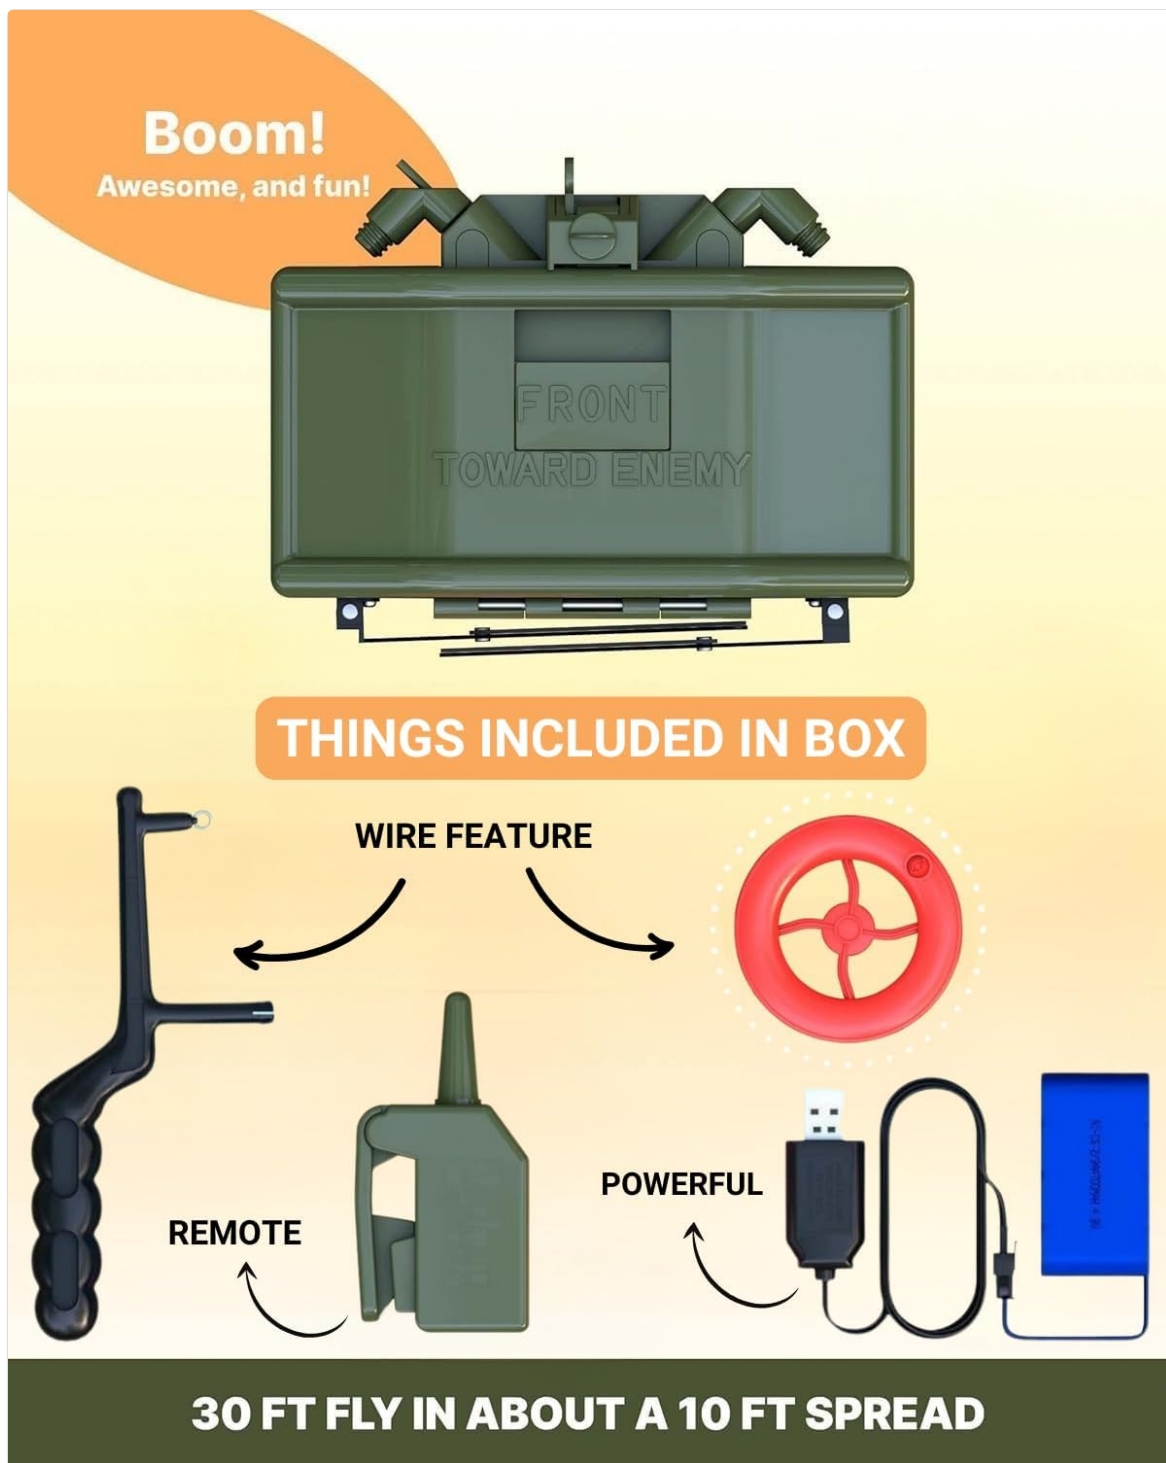

## 3. PACKAGE CONTENTS

Please verify that all items listed below are included in your package:

- Skywin Toy Action Set Unit
- Remote Control
- USB Charging Cable
- Rechargeable Battery
- Trip Wire Feature (Red Spool)
- Small Screwdriver

## 4. SETUP

Follow these steps to set up your Skywin Toy Action Set for first use:

1. **Charge the Toy Unit:** Connect the provided USB charging cable to the toy unit's charging port (located at the back) and a suitable USB power source. The toy unit is powered via a USB cable and includes a rechargeable battery.
2. **Install Remote Control Batteries:** The remote control requires 2 AA batteries (not included). Open the battery compartment on the remote control and insert the batteries, ensuring correct polarity.
3. **Power On:** Ensure both the toy unit and the remote control are powered on.

4. **Loading Ammunition:** Open the toy unit and carefully load your preferred compatible ammunition (e.g., water pellets, foam darts, gel balls) into the designated compartment.
5. **Positioning:** Place the toy unit in your desired location. The adjustable metal legs allow for perfect aiming.
6. **Optional Trip Wire Setup:** For trip wire activation, connect the trip wire to the designated attachment points on the toy unit and extend it across the play area.