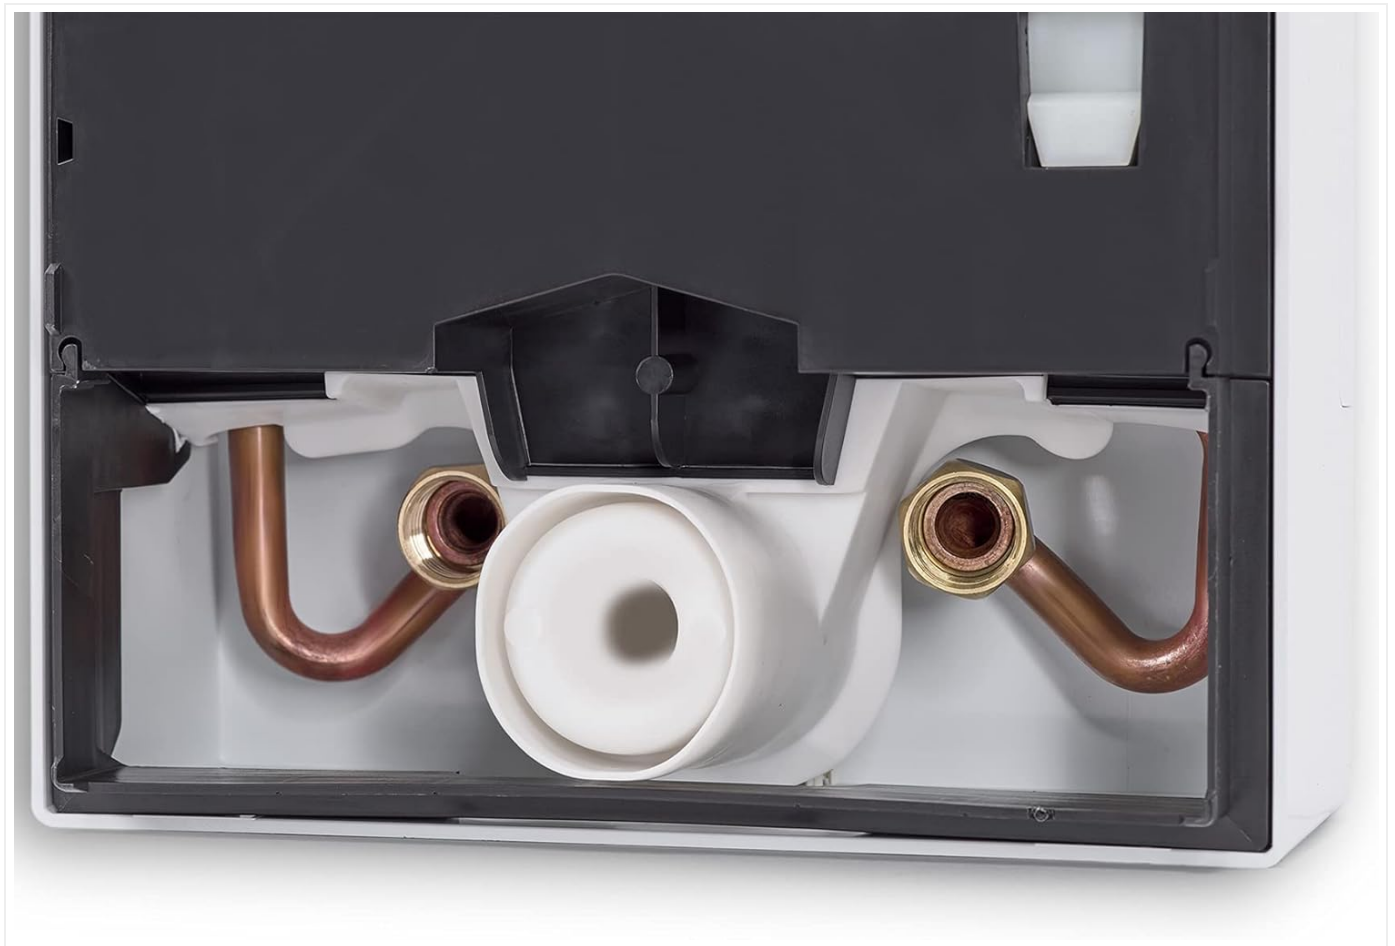

Diagram illustrating the technical electrical requirements, including fuse box connections and cable cross-sections for different power ratings, specifically highlighting the 24 kW requirement of 3 x 40 Amp fuses and 5 x 10 mm² cable.

SETUP AND INSTALLATION

Mounting Instructions:

- The appliance must be mounted vertically.
- Install within the appropriate protection zone according to DIN 57100/VDE 100 (> 60 cm distance from shower or bathtub area, socket, or sink).
- Installation under a sink may require additional accessories (part numbers 000479, 0020138088, 308086).
- Existing mounting holes from previous installations can be used for new installations.