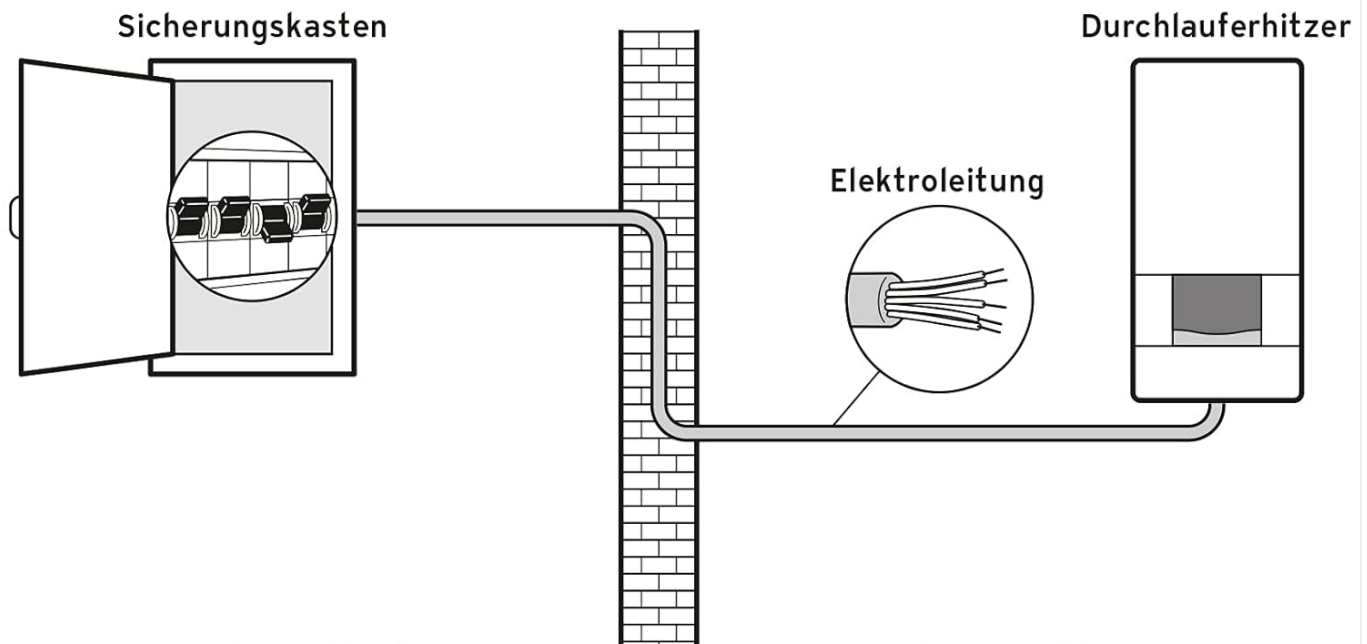

SETUP AND INSTALLATION

Mounting Instructions:

- The appliance must be mounted vertically.
- Install within the appropriate protection zone according to DIN 57100/VDE 100 (> 60 cm distance from shower or bathtub area, socket, or sink).
- Installation under a sink may require additional accessories (part numbers 000479, 0020138088, 308086).
- Existing mounting holes from previous installations can be used for new installations.

The Vaillant VED E 24/8 water heater mounted vertically on a bathroom wall, demonstrating its integration into a typical home environment.

Dimensions and Connections:

Technische Anforderungen

Leistungsabhängige Absicherung: