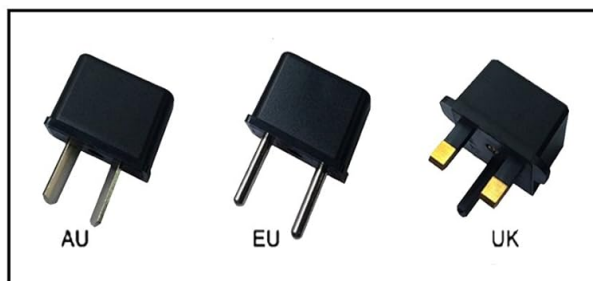

Feature	Specification
Input Voltage	100-240VAC, 50/60Hz
Output Voltage	24V - 26V DC
Amperage	1 Amp
Wattage	120 Watts
Connector Type	Barrel Connector
Protection Features	OVP, OCP, SCP (Over Voltage, Over Current, Short Circuit Protection)
Product Dimensions	3 x 3 x 1 inches
Item Weight	3.84 ounces

7. WARRANTY AND SUPPORT

7.1 Warranty Information

This UpBright product comes with a limited warranty. All units are tested and confirmed to be in great working condition. UpBright offers a 30-day refund policy and a 24-month exchange policy from the date of purchase.

Come With A Suitable Outlet Adapter (Only One) to Fit
Your Country/Area For International Order

THIS PRODUCT COMES WITH A UPBRIGHT®

LIMITED WARRANTY CERTIFICATE
+ UPBRIGHT® LIMITED WARRANTY