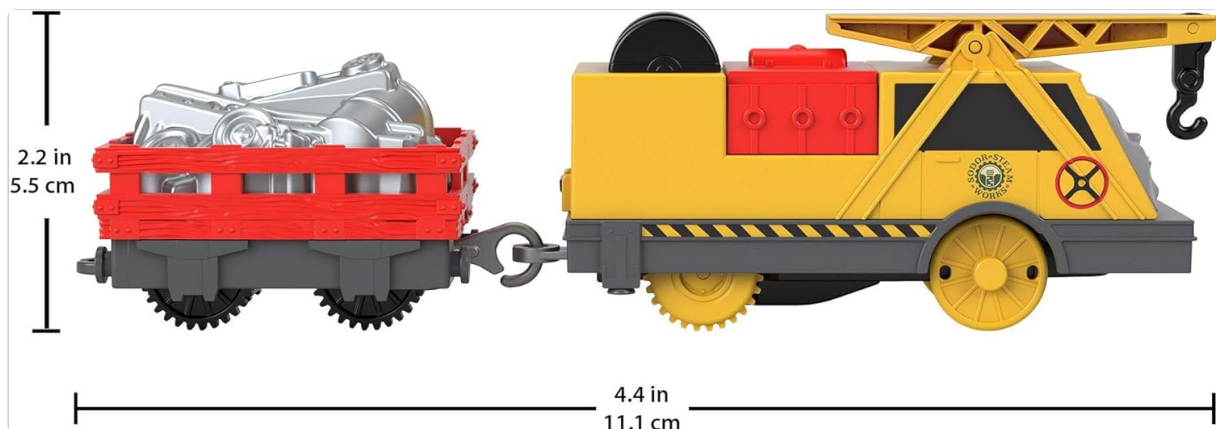

OPERATING INSTRUCTIONS

Follow these steps to operate your Kevin motorized toy crane vehicle:

1. Ensure batteries are correctly installed in Kevin.
2. Place Kevin and the attached cargo car onto any Thomas & Friends TrackMaster track (track sold separately).
3. Locate the switch on top of the Kevin vehicle.
4. Flip the switch to the "ON" position to activate the motor. Kevin will begin to race along the track.
5. To stop Kevin, flip the switch to the "OFF" position.

SPECIFICATIONS

Model Name	Fisher-Price Thomas & Friends Kevin
Model Number	GJX82
Brand	THOMAS & FRIENDS (by Fisher-Price)
Age Range	3 years and up
Power Source	Battery Powered
Battery Type	2 x AAA (not included)
Material	Plastic
Item Weight	0.1 Kilograms
Item Dimensions (L x W x H)	4.37 x 1.65 x 2.17 inches (Kevin vehicle)
UPC	887961820249