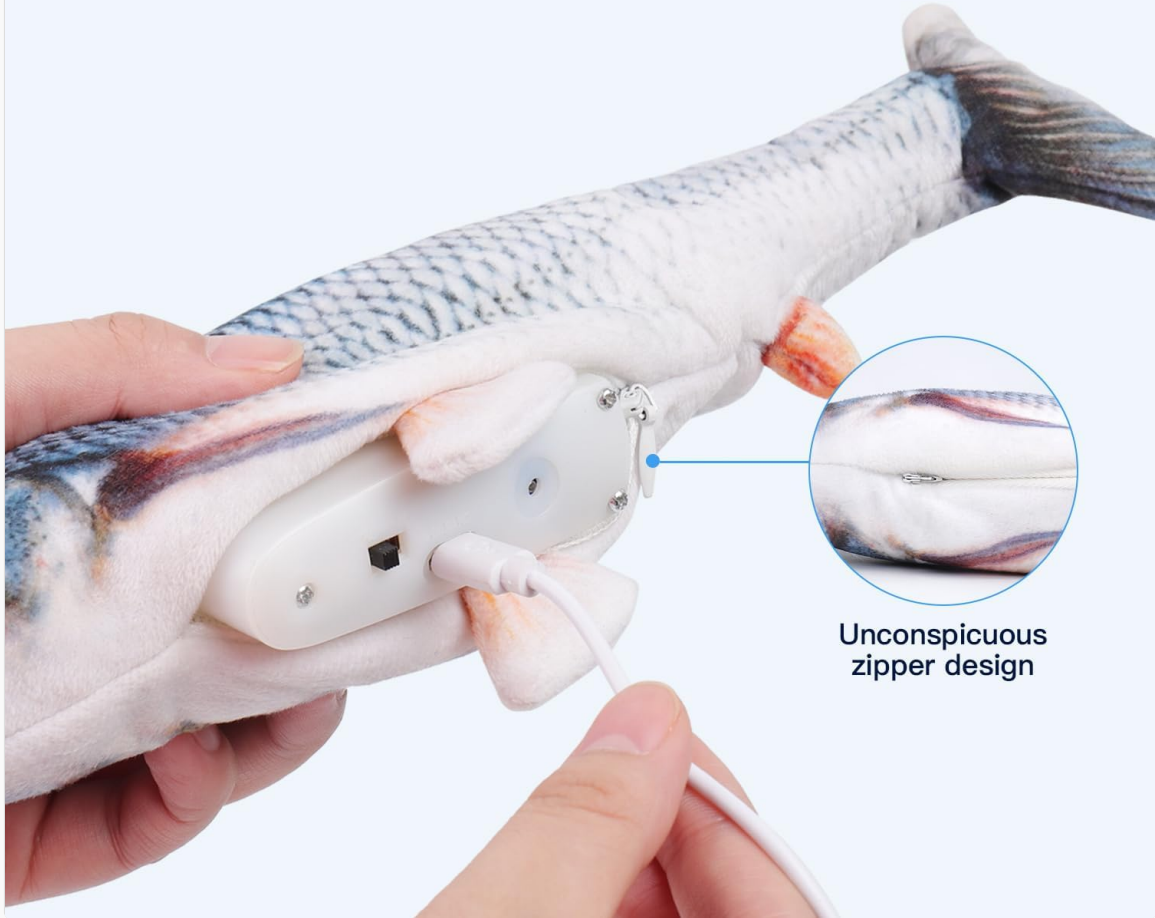

Model: Potaroma_Pet_025

Brand: Potaroma

INTRODUCTION

The Potaroma Flopping Fish Cat Toy is designed to provide interactive entertainment for your feline companion. Featuring realistic fish simulation, motion-activated flopping, and a catnip pouch, this toy encourages natural hunting instincts and promotes physical activity. It is USB rechargeable and made from soft, durable, and washable plush material for long-lasting enjoyment.

PACKAGE CONTENTS

- 1 x Flopping Fish Toy
- 1 x Catnip Pouch
- 1 x USB Charging Cable

Image: The product packaging displaying the flopping fish toy, a catnip pouch, and a USB charging cable.

SETUP

1. **Charging the Toy:** Locate the zipper on the fish's belly. Unzip it to reveal the built-in motor. Connect the provided USB charging cable to the motor's port and to a suitable USB power source. A red light will illuminate during charging and turn off when fully charged.

USB Rechargeable

Lasting fun without hassle to replace batteries

Image: A hand connecting the USB charging cable to the internal mechanism of the fish toy, located inside a zippered compartment.

- 2. Inserting Catnip:** Open the catnip pouch and place it inside the fish toy's internal compartment, alongside the motor. This enhances the toy's appeal to cats.

OPERATING INSTRUCTIONS

- 1. Activation:** The toy features an automatic built-in motion sensor. When your cat touches or interacts with the toy, the sensor activates, causing the fish to move in a wiggling motion.