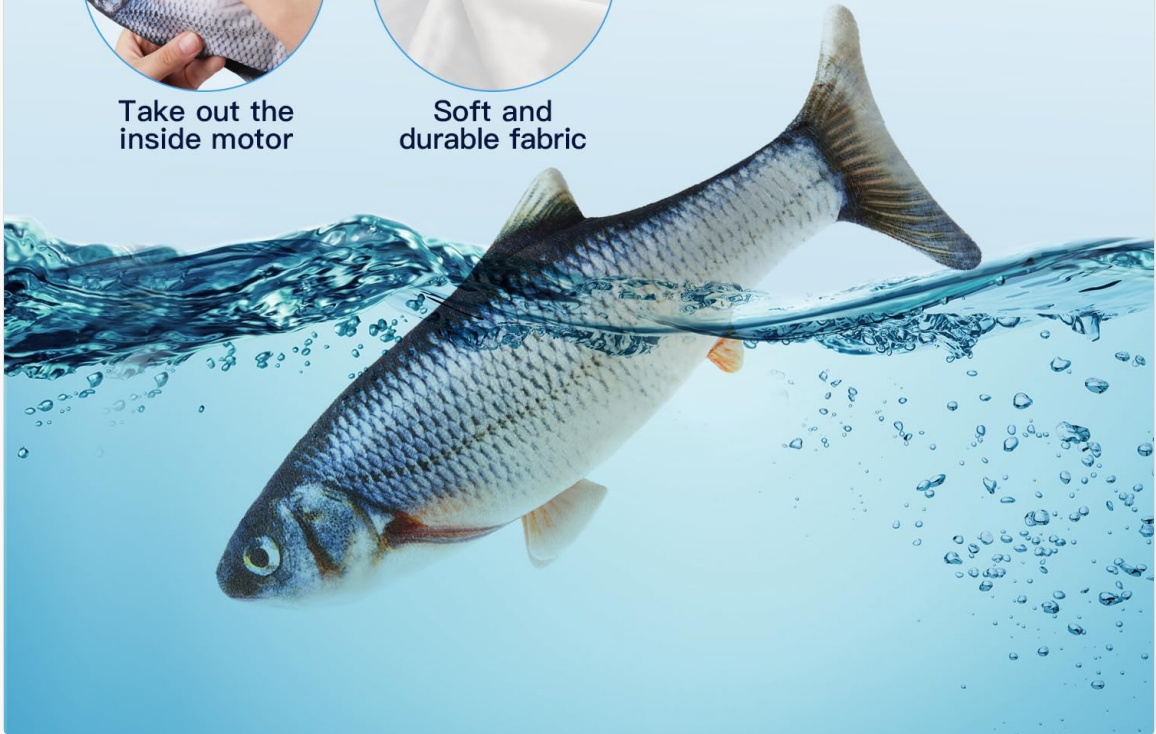

Easily removable for washing, keeping cats healthy

Take out the inside motor

Soft and durable fabric

Image: Hands demonstrating the removal of the internal motor from the fish toy, allowing the plush exterior to be washed.