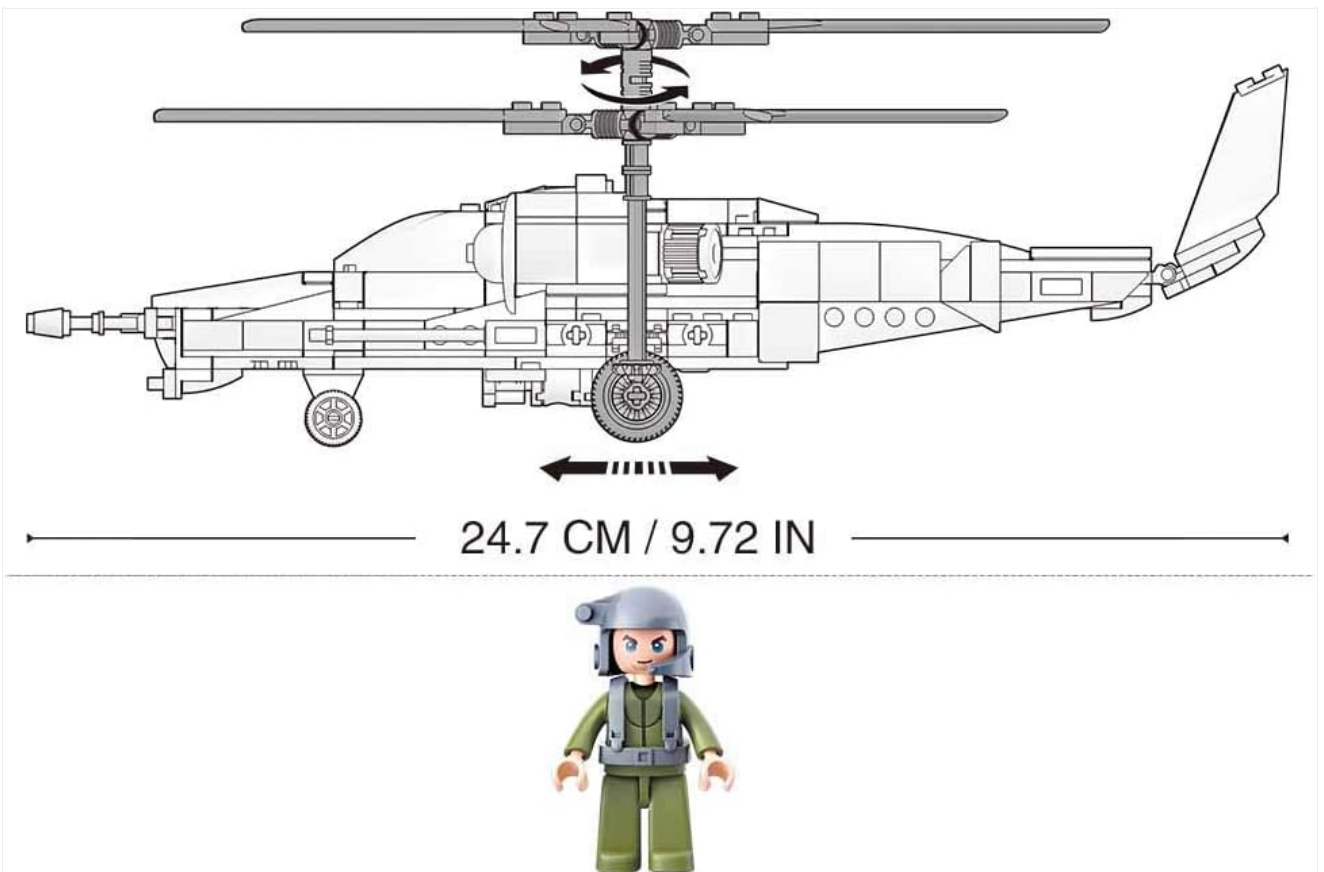

Image: Front view of the fully assembled Sluban M38-B0752 Ka-50 Black Shark helicopter model.

Image: Side profile of the assembled Sluban M38-B0752 Ka-50 Black Shark helicopter model.

Image: Rear view of the assembled Sluban M38-B0752 Ka-50 Black Shark helicopter model.

## 5. OPERATING THE MODEL

Once assembled, the Sluban M38-B0752 Ka-50 Black Shark model is ready for display or imaginative play. This model is manually operated and does not require batteries.

- **Rotor Function:** The main and tail rotors can be manually spun.
- **Pilot Figure:** The included pilot figure can be placed inside the cockpit. Note that the cockpit canopy may need to be removed to insert the figure, as it may not have a swivel function.
- **Display:** The model can be displayed on a flat surface.

Image: A diagram illustrating the dimensions of the assembled helicopter model and the included pilot minifigure.