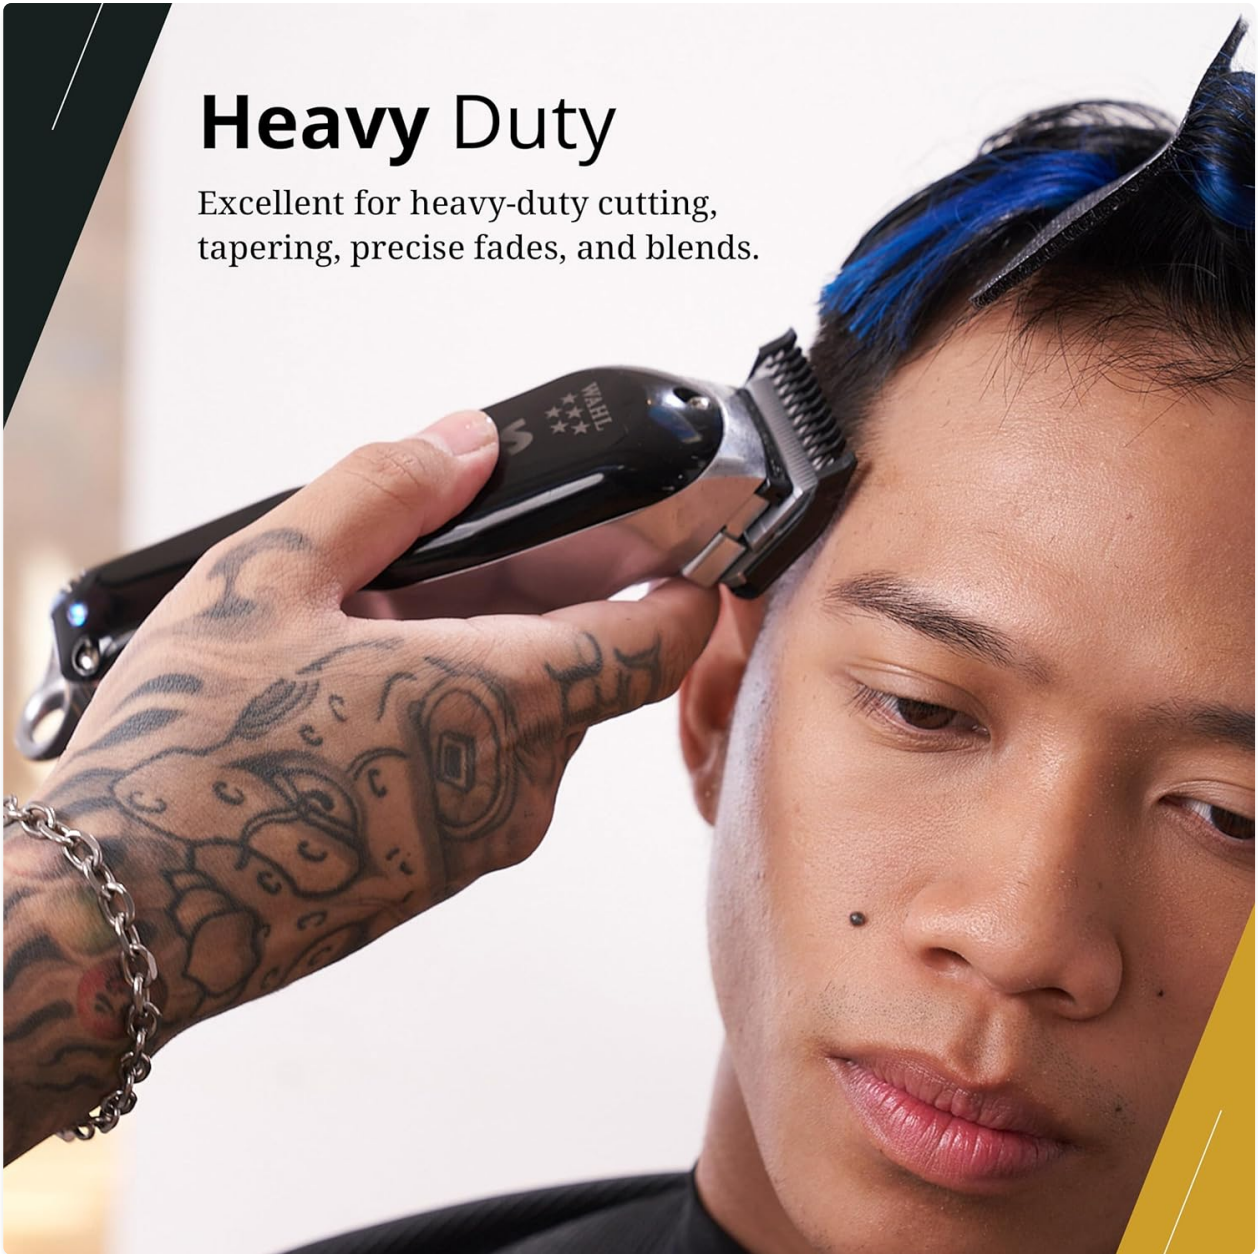

5-STAR
★ ★ ★
★ ★
SERIES

SUPER POWERFUL

Senior

5-STAR
CORD/CORDLESS
CLIPPER

Features precision fade blades, metal bottom housing and cord/cordless capabilities. It's powerful rotary motor results in consistent power to tackle thick hair.

The Wahl Professional Senior 5-Star Cord/Cordless Clipper in action, demonstrating its powerful performance.

Heavy Duty

Excellent for heavy-duty cutting, tapering, precise fades, and blends.

Demonstration of the Wahl Senior Clipper's heavy-duty cutting capabilities for tapers, fades, and blends.