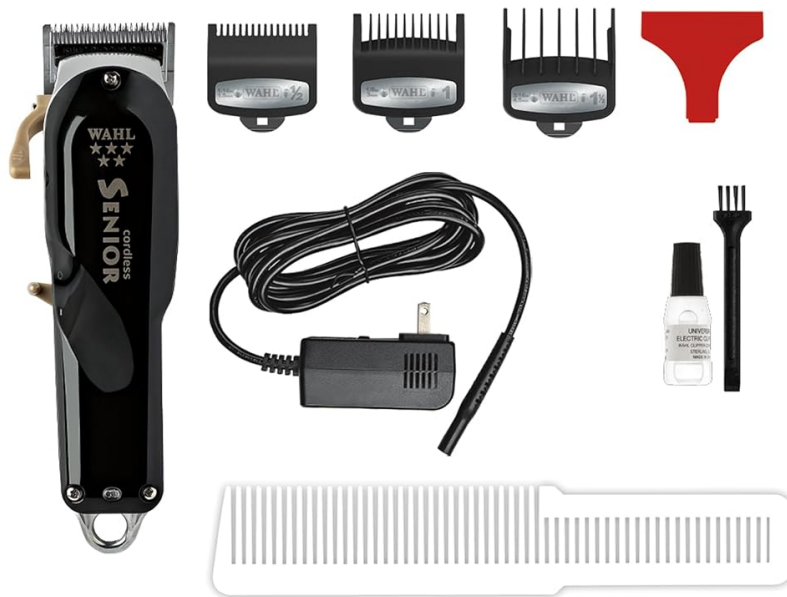

What's in The Box

Professional Clipper with Adjustable Taper Lever

3 Cutting Guides (1/16" – 3/16")

Styling Comb

Power Supply

Oil

Cleaning Brush

Operating Instructions

Red Blade Guard

The durable metal housing of the Wahl Senior Clipper, designed to withstand professional use.

SPECIFICATIONS

Feature	Detail
Model Number	8504-400
Power Source	Cord/Cordless (Lithium-Ion Battery)
Battery Type	1 Lithium Ion battery required
Run Time	80 minutes
Blade Type	Precision Fade Blades (Adjustable to Zero-Gap)
Housing Material	Metal