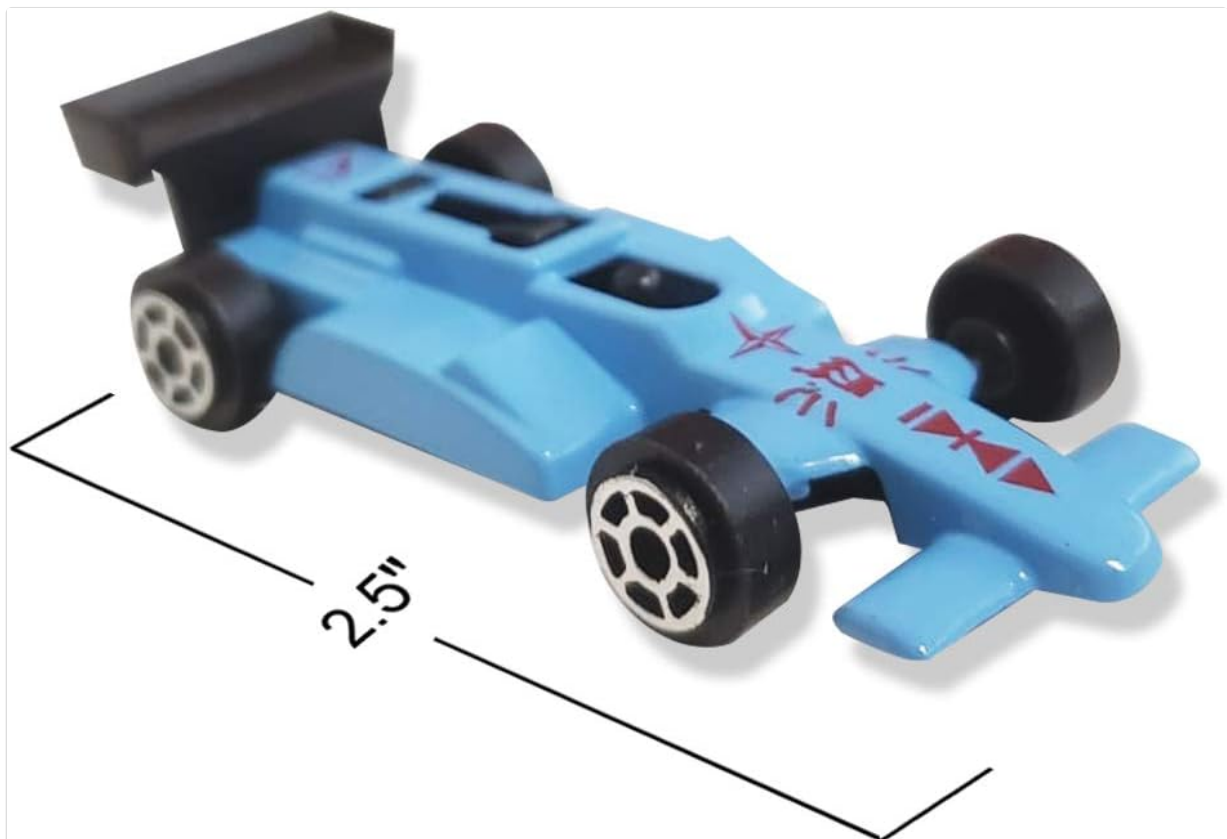

## 7. SPECIFICATIONS

Feature	Detail
Product Name	25-Piece Diecast Toy Car Set
Brand	ArtCreativity
Model Number (ASIN)	B083F63535
Material	Diecast Metal with Non-Toxic Plastic Parts
Quantity	25 Cars per Set
Individual Car Dimensions	Approximately 2.5 inches (length)
Item Weight	12 ounces (total set)
Recommended Age	36 months - 3 years and up

Image 7.1: A light blue diecast race car, approximately 2.5 inches in length, demonstrating the typical size of the vehicles in the set.