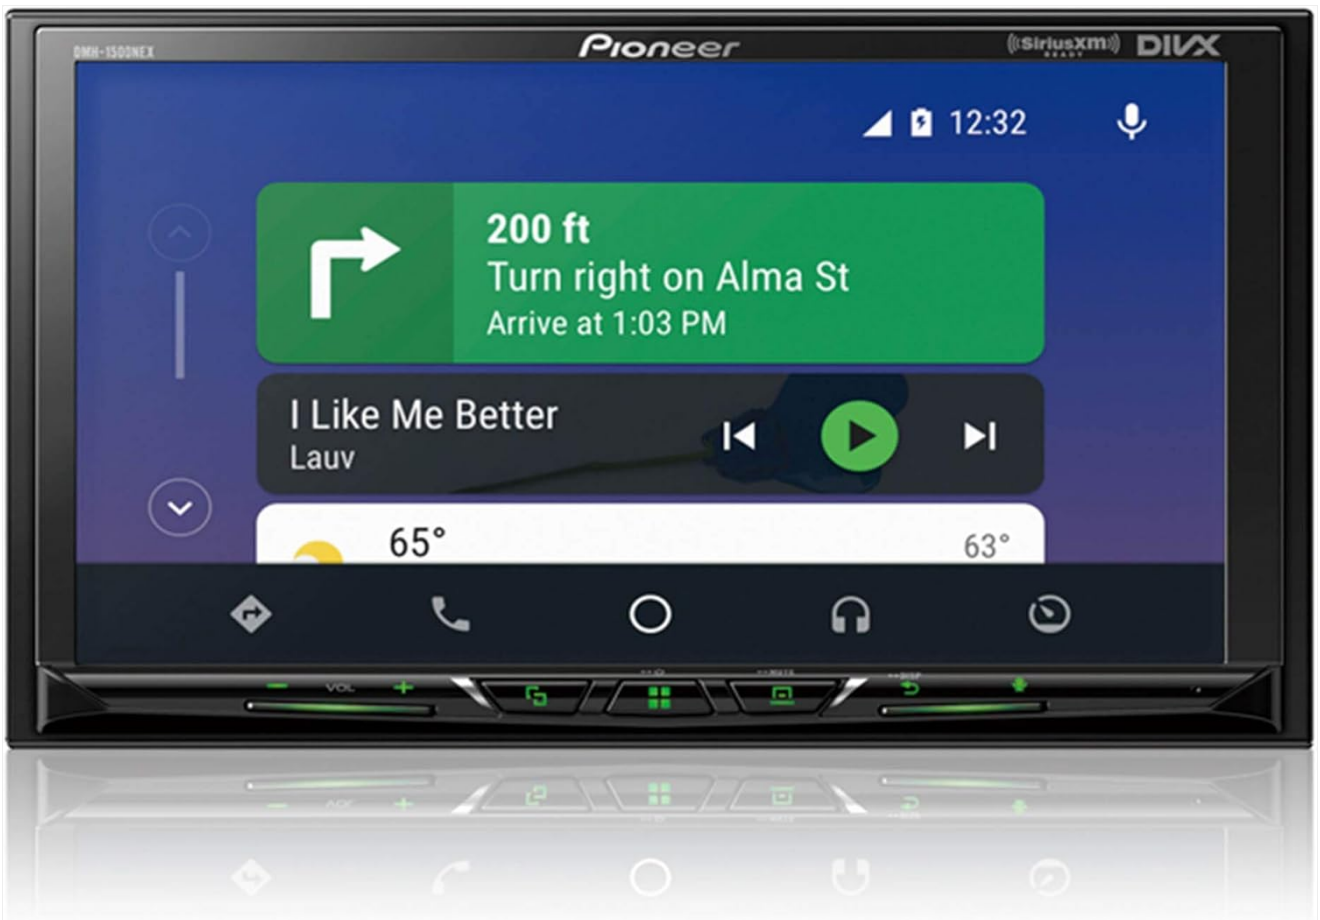

### 4.3. Smartphone Integration (Apple CarPlay / Android Auto)

Connect your compatible iPhone or Android smartphone to the rear USB port. The unit will automatically detect and launch Apple CarPlay or Android Auto, mirroring your phone's interface for navigation, music, messages, and more.

Figure 2: The DMH-1500NEX displaying a music playback screen, with options for WebLink and Smartphone connectivity visible on the left side of the interface. This illustrates the unit's multimedia capabilities and integration with mobile devices.

Figure 3: The DMH-1500NEX showing a navigation screen, providing turn-by-turn directions and displaying current weather conditions. This highlights the unit's utility for in-car navigation through smartphone integration.