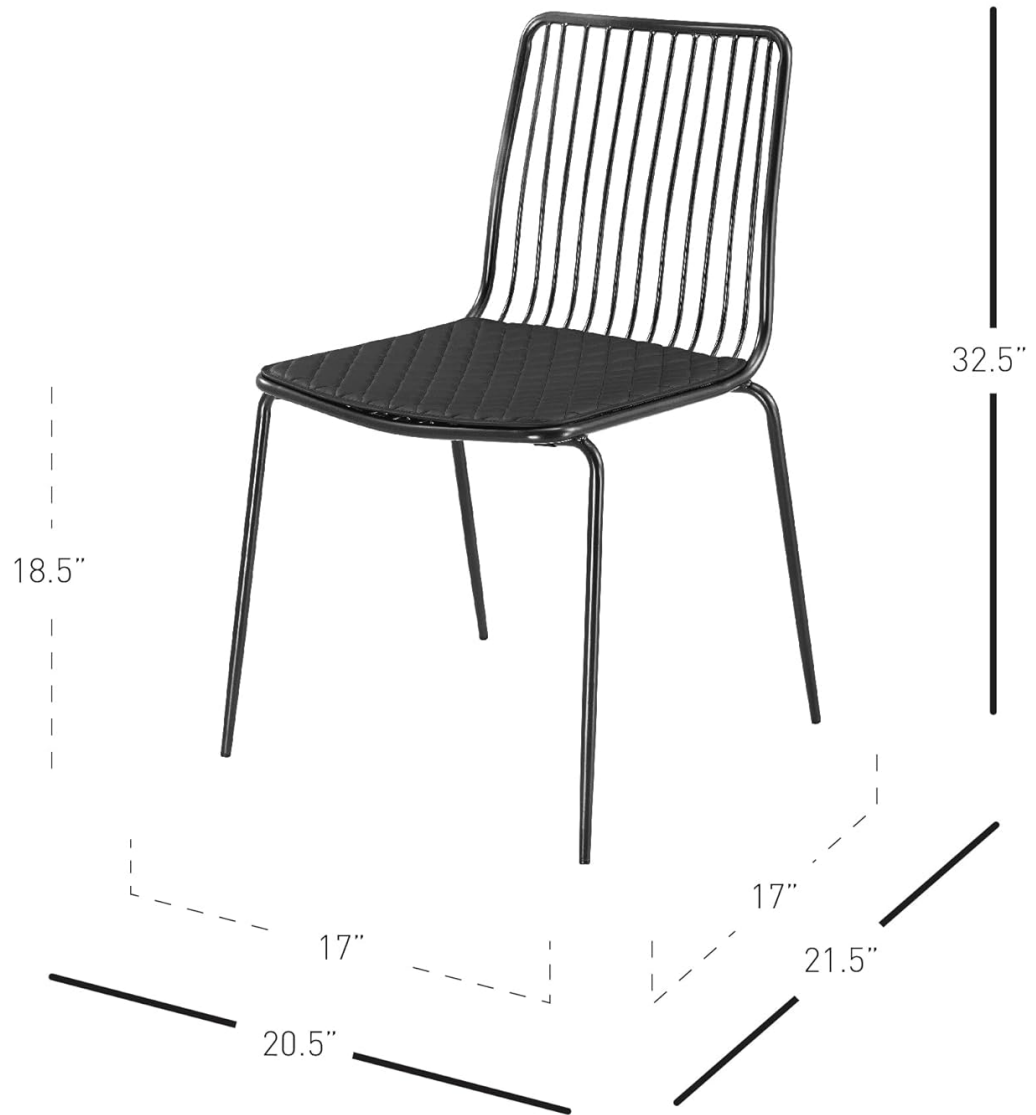

## PRODUCT SPECIFICATIONS

Feature	Detail
Brand	New Pacific Direct
Model Name	Thomas Metal Chair, Set of 4
Model Number	9300054
Color	Gunmetal Grey
Material	Powder Coated Steel (Frame), PU Leather (Cushion)
Product Dimensions (Overall)	20.5"W x 21.5"D x 32.5"H
Seat Height	18.5"H
Seat Dimensions	17"W x 17"D
Item Weight (Each)	12.5 pounds
Maximum Weight Recommendation	250 Pounds
Special Features	Cushion Availability, Stackable
Indoor/Outdoor Usage	Indoor
UPC	842587124843

- seat dimension
- arm height
- product size

Image: A technical diagram illustrating the precise dimensions of the Thomas Metal Chair for reference.