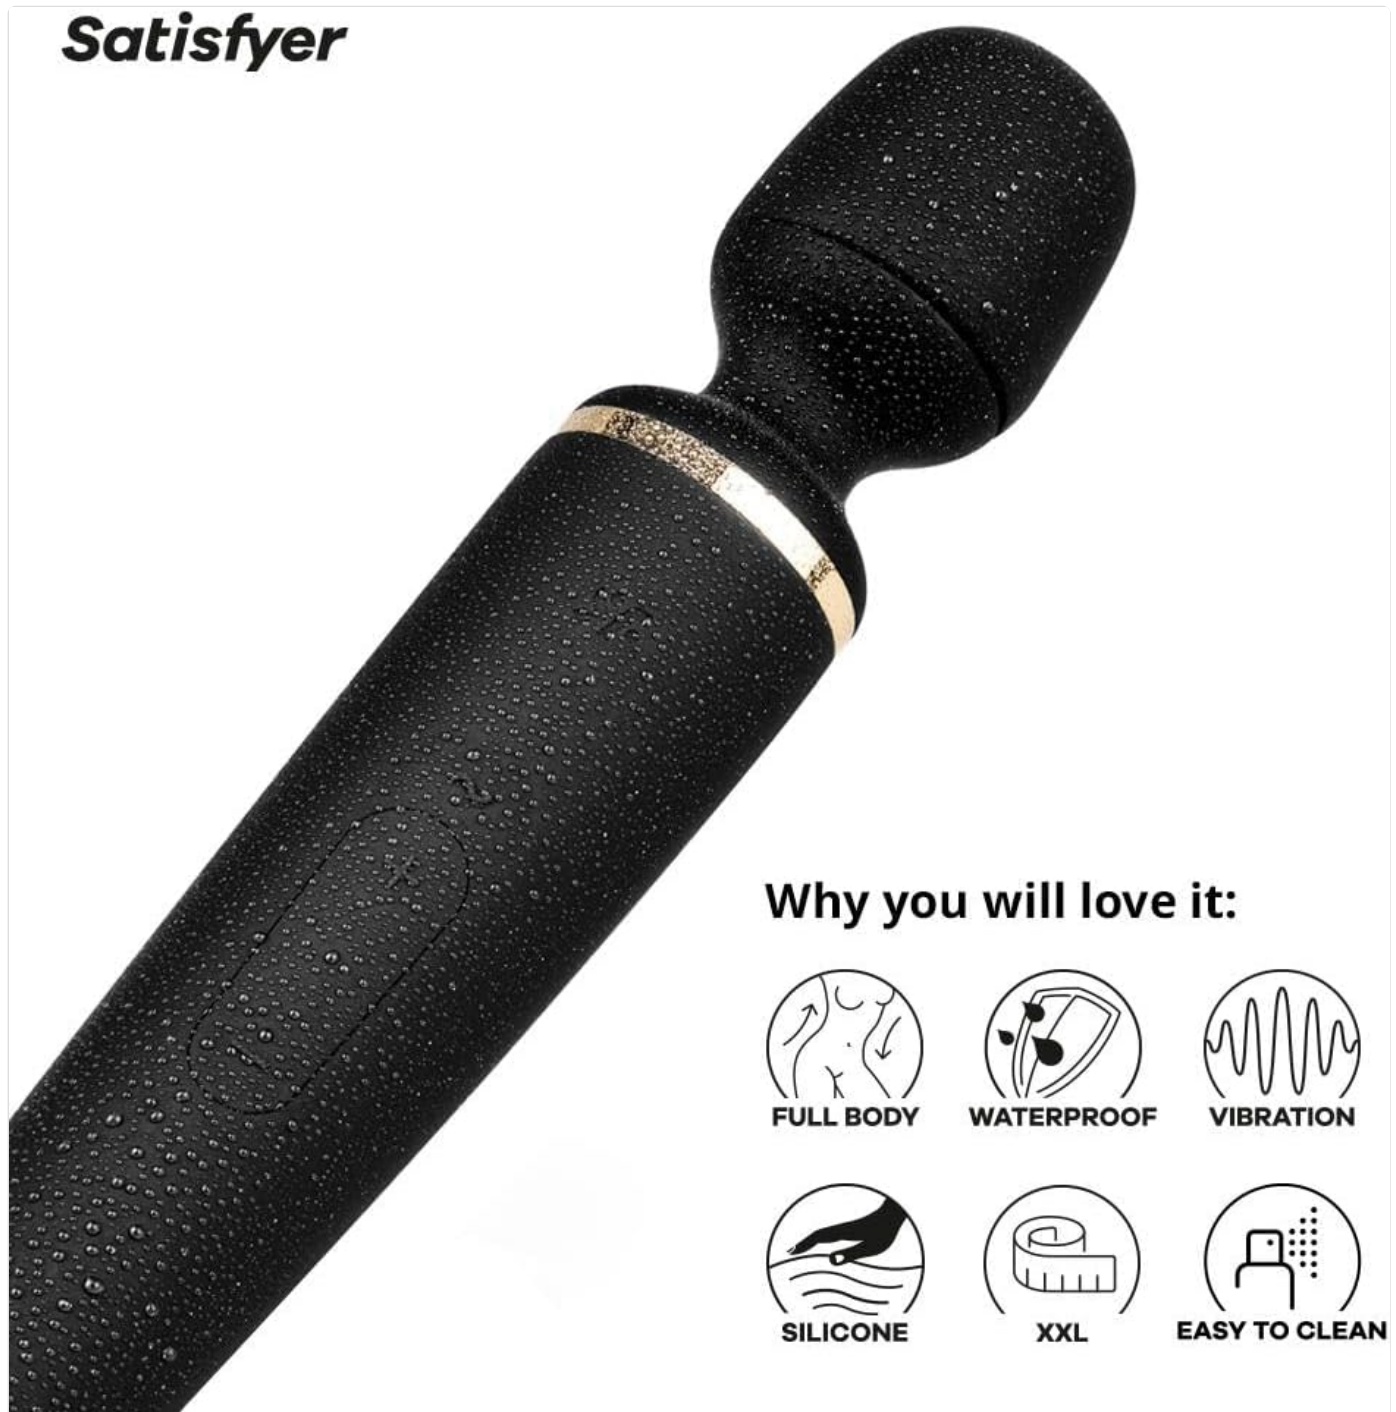

Cleaning

Clean your Satisfyer Wand-er Woman thoroughly before and after each use. Due to its IPX7 waterproof rating, the device can be rinsed under running water. Use a mild soap or a specialized toy cleaner. Ensure all residue is removed and dry the device completely before storage.

The Satisfyer Wand-er Woman vibrator with water droplets, demonstrating its waterproof design suitable for use in wet environments.

Storage

Store the device in a clean, dry place away from direct sunlight and extreme temperatures. Keep it separate from other toys made of different materials to prevent material degradation.

TROUBLESHOOTING

- **Device Not Turning On:** Ensure the device is fully charged. Connect it to the magnetic USB charging cable and allow it to charge for at least 2 hours.