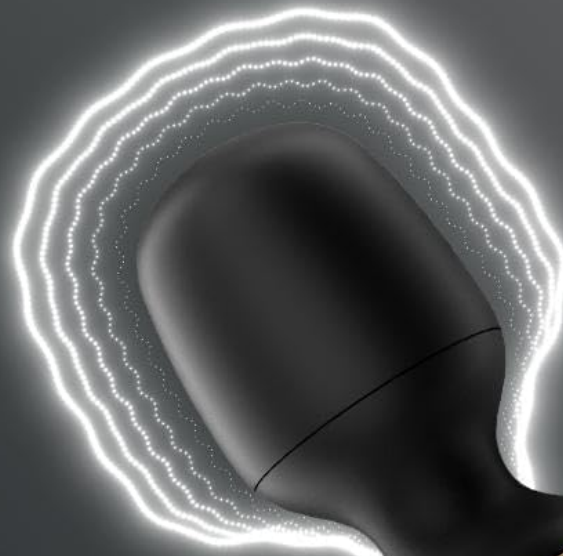

## INTRODUCTION

The Satisfyer Wand-er Woman is a versatile vibrator designed for stimulating full-body massages. It features a rounded head, an impressive XXL size, and offers 50 vibration combinations. Constructed from skin-friendly silicone, it is also IPX7 waterproof, making it suitable for various environments. This manual provides essential information for the safe and effective use of your device.

### **Adjusting Vibration Settings**

The Wand-er Woman offers 10 different vibration styles and 5 intensities, resulting in 50 unique vibration combinations.

## Enjoy Super Strong Vibrations:

- Designed for sensual full-body massages
- Features a wide variety of programs

Close-up of the Satisfyer Wand-er Woman's head, illustrating its powerful vibration capabilities with a graphic of sound waves.