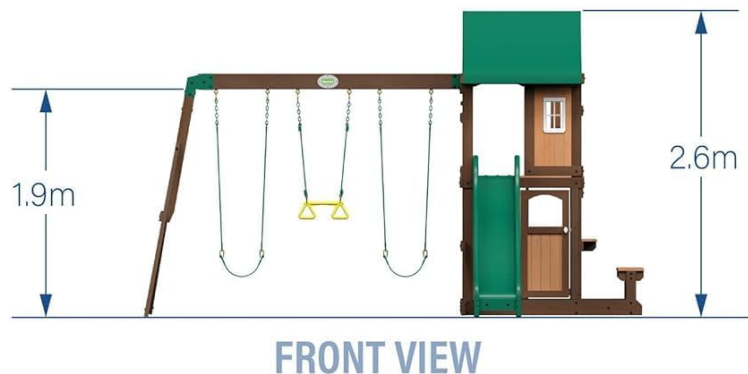

## Components

---

The Backyard Discovery Lakewood Cedar Wood Swing Set includes the following main components:

- Elevated Clubhouse with canopy roof
- Lower Playhouse with full front door, windows, and built-in bench seating
- 8-foot Wave Slide
- Two Belt Swings
- One Trapeze Bar
- Flat Step Ladder
- All necessary hardware and wood pieces

## LAKEWOOD SWING SET

Image: An exploded view diagram illustrating the various parts included in the Lakewood Swing Set package.