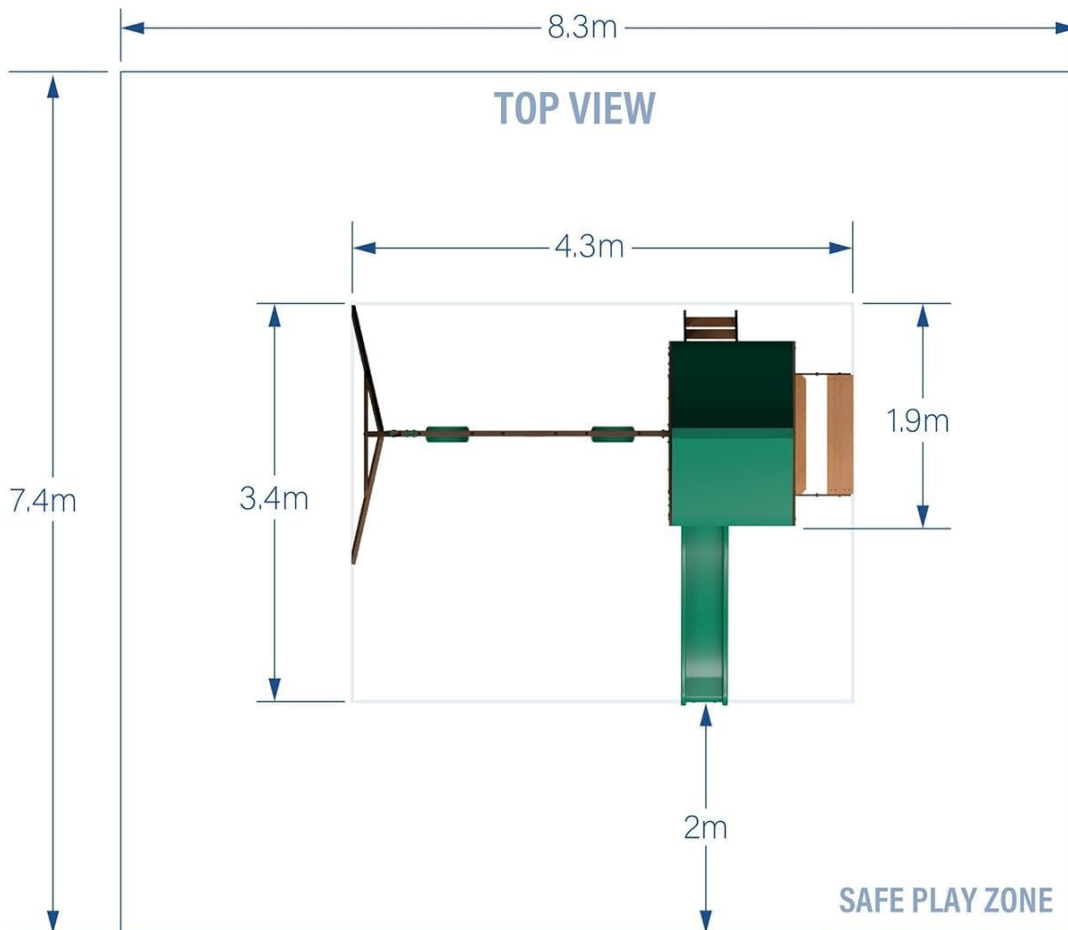

## Components

---

The Backyard Discovery Lakewood Cedar Wood Swing Set includes the following main components:

- Elevated Clubhouse with canopy roof
- Lower Playhouse with full front door, windows, and built-in bench seating
- 8-foot Wave Slide
- Two Belt Swings
- One Trapeze Bar
- Flat Step Ladder
- All necessary hardware and wood pieces