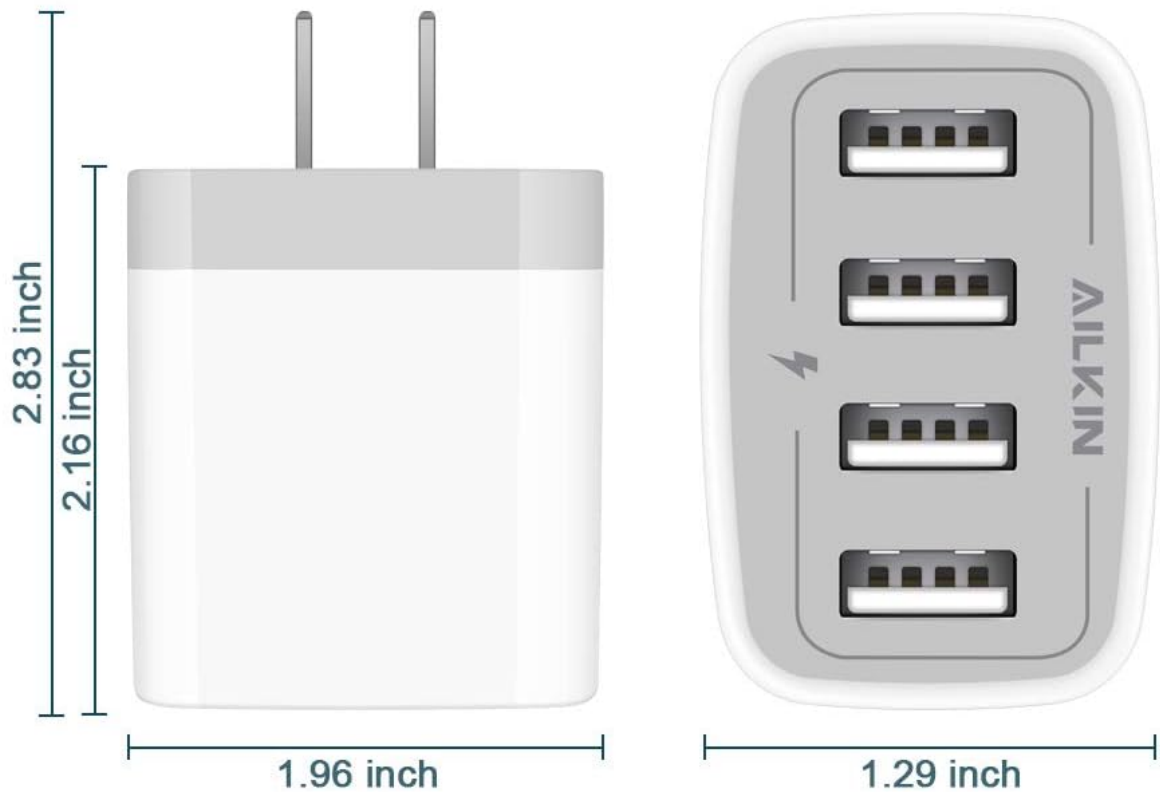

EASY TO STORE

Compact, lightweight, portable, stylish and perfect for travel

Image: Diagram showing the dimensions of the AILKIN 4-Port USB Wall Charger, highlighting its compact size.

SMART CHARGING

Recognize your devices up to maximum speed

Specifications

Model Number	PT-WC-24
Input Voltage	AC 100-240V
Output	5V/4.8A (Total)
Number of USB Ports	4
Product Dimensions	1.97 x 1.97 x 1.97 inches
Item Weight	0.352 ounces
Color	White
Manufacturer	Shenzhen Putuo Technology Co.,Ltd
Special Features	4 USB Ports, AC Power Adapter, Fast Charging, Multi Devices Charging, Travel US Standard