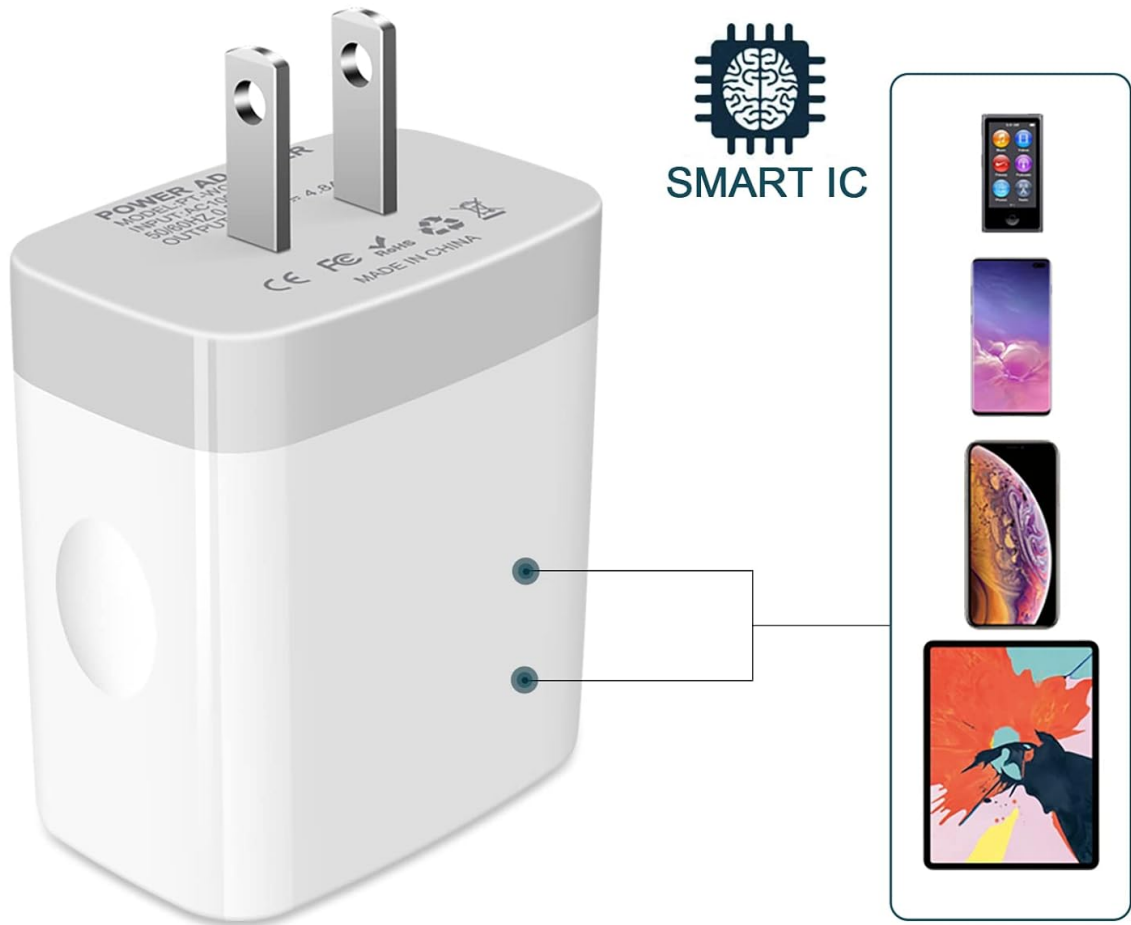

[Manuals.plus](#) /

> [AILKIN](#) /

> AILKIN 4-Port USB Wall Charger (Model PT-WC-24) Instruction Manual

AILKIN PT-WC-24

AILKIN 4-Port USB Wall Charger

MODEL: PT-WC-24

Introduction

Thank you for choosing the AILKIN 4-Port USB Wall Charger. This device is designed to efficiently charge up to four mobile devices simultaneously, providing a convenient and reliable power source for your electronic gadgets. This manual provides essential information for the safe and effective use of your charger.

Package Contents

- 1 x AILKIN 4-Port USB Wall Charger (Model PT-WC-24)

Product Features

Image: Front view of the AILKIN 4-Port USB Wall Charger, showcasing its compact design and four USB ports.

- **4-Port USB Output:** Equipped with four USB ports, allowing simultaneous charging of multiple devices.
- **High-Speed Charging:** Delivers a total current of 5V/4.8A for efficient charging.
- **Universal Voltage Input:** Supports 100-240V input, suitable for international travel (adapter may be required for different plug types).
- **Advanced Safety Protection:** Integrated protection system guards against overcharging, over-current, and overheating, ensuring device safety.
- **Automatic Charging Stop:** The charger automatically ceases charging once a device's battery is full, protecting the device from overcharge.
- **Compact and Portable Design:** Lightweight and small form factor, ideal for home, office, or travel use.
- **Wide Compatibility:** Compatible with a broad range of USB-powered devices, including smartphones, tablets, headphones, cameras, and more.

EASY TO STORE

Compact, lightweight, portable, stylish and perfect for travel

Image: Diagram showing the dimensions of the AILKIN 4-Port USB Wall Charger, highlighting its compact size.

SMART CHARGING

Recognize your devices up to maximum speed