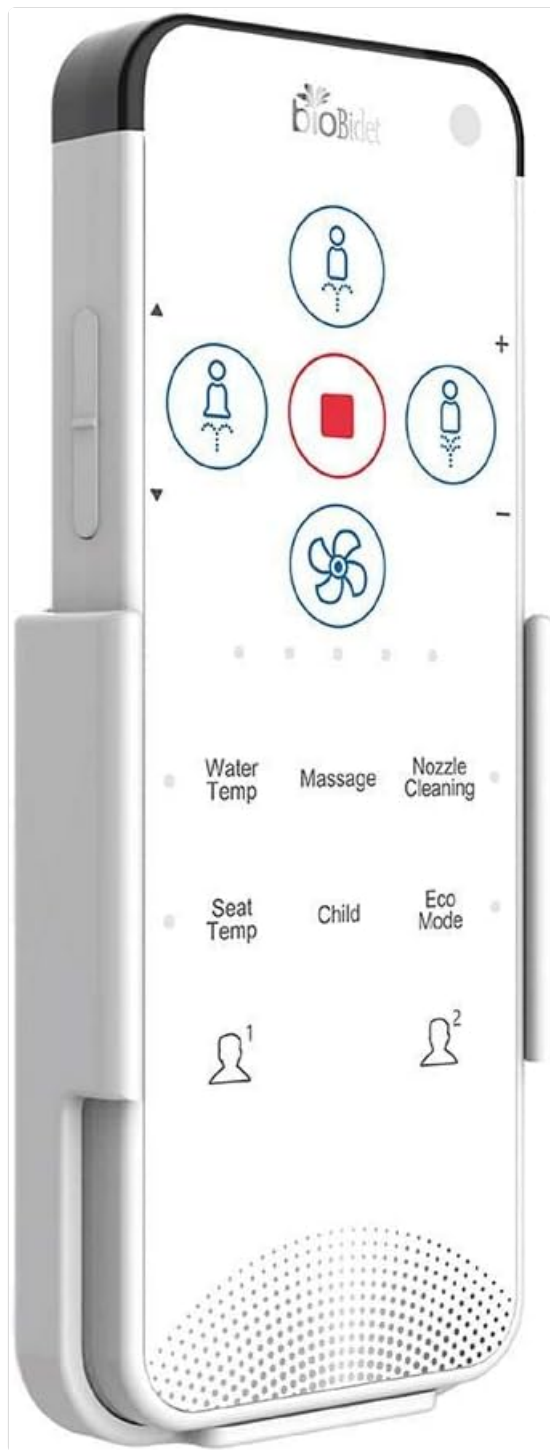

General Installation Steps:

1. Remove existing toilet seat and clean the toilet bowl area.
2. Install the mounting plate onto the toilet bowl using the provided hardware.
3. Slide the bidet seat onto the mounting plate until it clicks into place.
4. Connect the bidet seat to the cold water supply using the included T-valve and hose. Ensure all connections are secure and leak-free.
5. Plug the bidet seat into the grounded electrical outlet.

Figure 2: Installed Bio Bidet U770 Bidet Seat

For detailed, step-by-step installation instructions, please refer to the official [Bio Bidet U770 User Guide \(PDF\)](#).

OPERATING INSTRUCTIONS

The Bio Bidet U770 is operated via a wireless remote control, offering a range of customizable features for your comfort and hygiene.

Key Features and Functions:

- **3-in-1 Stainless Steel Nozzle:** Provides posterior, feminine, and vortex washes for comprehensive cleaning. The nozzle is self-cleaning before and after each use.
- **Fusion Warm Water Technology:** Delivers a continuous supply of warm water for a comfortable wash. Water temperature is adjustable via the remote control.
- **Adjustable Heated Seat:** Enjoy a warm seat, especially beneficial in colder environments. Seat temperature can be adjusted to your preference.
- **Warm Air Dryer:** Reduces the need for toilet paper by providing a gentle stream of warm air for drying.
- **Night Light:** An in-bowl LED night light illuminates the toilet bowl for convenient use in low-light conditions.
- **Oscillating Wide Clean & Pulsating Massage:** Enhance the washing experience with oscillating nozzle movement for a wider cleaning area and pulsating water flow for a gentle massage effect.

Figure 3: Bio Bidet U770 Remote Control

Remote Control Functions:

The remote control allows you to select wash modes, adjust water pressure and temperature, control seat temperature, and activate the air dryer. Refer to the remote's icons for specific functions: