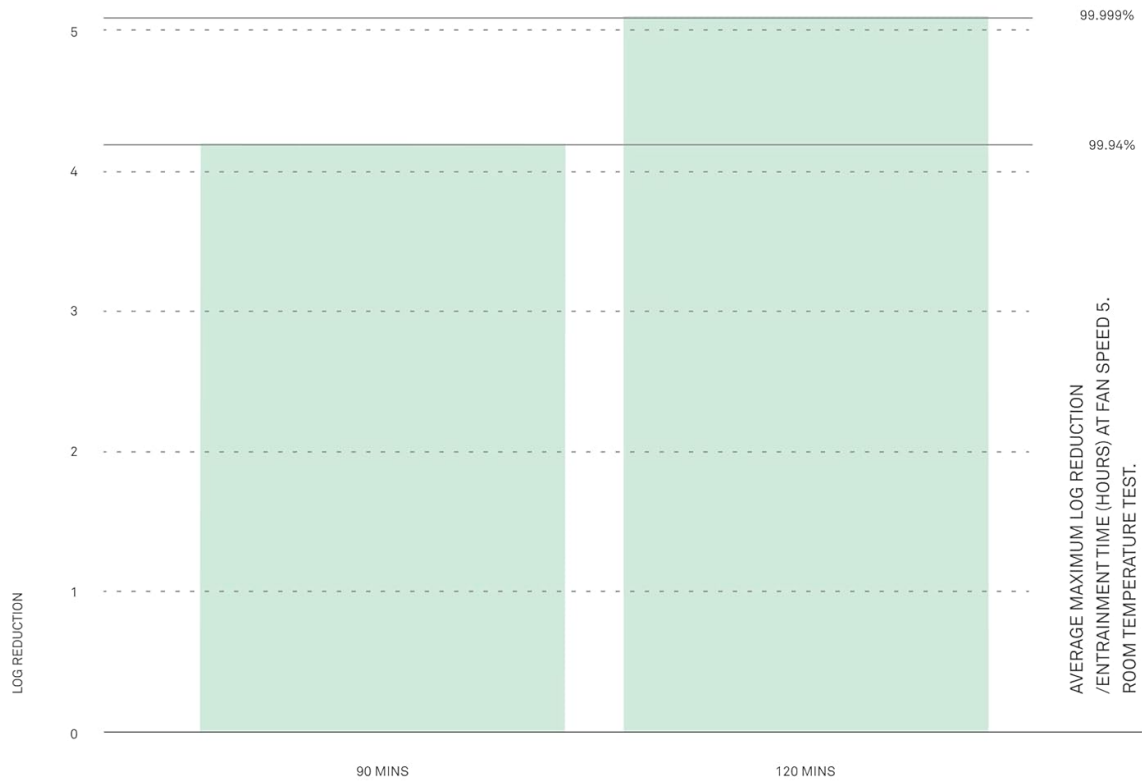

Your browser does not support the video tag.

Video 5.1: An animated explanation of how Molekule's PECO technology functions.

Over 99.999%
RNA virus MS2
removed in 2 hrs.*

Molekule Air Mini can help to remove airborne viruses like bacteriophage MS2, which travel in tiny aggregated droplets that can linger for hours before they settle on surfaces.