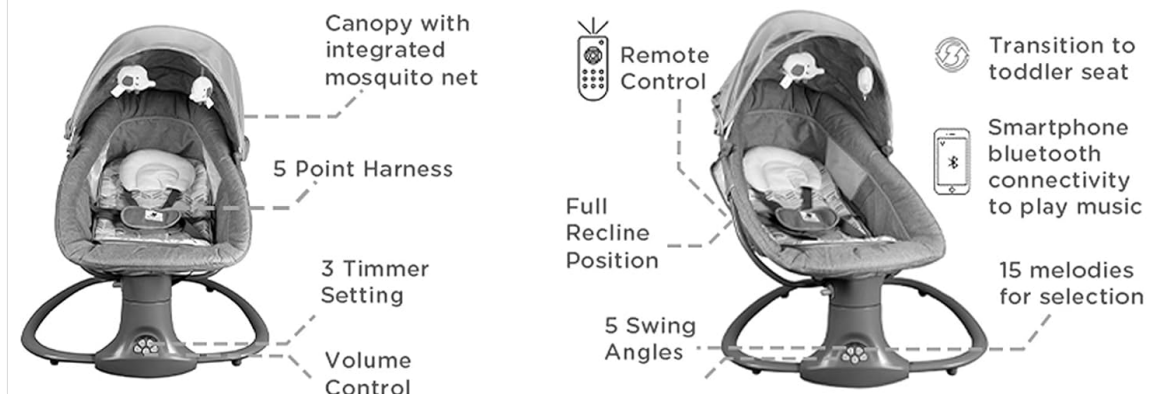

Important: Please read these instructions carefully before assembly and use, and keep them for future reference.

PRODUCT OVERVIEW

The Mastela 3-in-1 Deluxe Multi-Functional Bassinet is designed to provide a safe and comfortable environment for your baby. It functions as a bassinet, infant seat, and can transition to a toddler seat, offering versatility as your child grows. This product features multiple recline positions, swing angles, soothing melodies, and Bluetooth connectivity for music playback. It also includes a canopy with an integrated mosquito net and a 5-point harness for enhanced safety.

An image showing the Mastela 3-in-1 Deluxe Multi-Functional Bassinet alongside its retail packaging, indicating the contents of the box.

SETUP AND ASSEMBLY

Follow these steps to assemble your bassinet:

1. Unfold the bassinet frame on a flat, stable surface. Ensure all locking mechanisms click securely into place.
2. Attach the seat unit to the frame. Align the connectors and push firmly until the seat is securely fastened.
3. Install the canopy by attaching it to the designated points on the seat unit.
4. Place the head support cushion inside the seat unit for added comfort.
5. Connect the power adapter (if included) to the bassinet's power port and then to a suitable electrical outlet.

Full recline position

15 melodies with volume control

Side-to-side movement in 5 ideal angles

A diagram illustrating key features of the Mastela 3-in-1 Deluxe Multi-Functional Bassinet, including the 5-point harness, canopy with mosquito net, 3 timer settings, volume control, full recline position, 5 swing angles, remote control, Bluetooth connectivity, and 15 melodies.