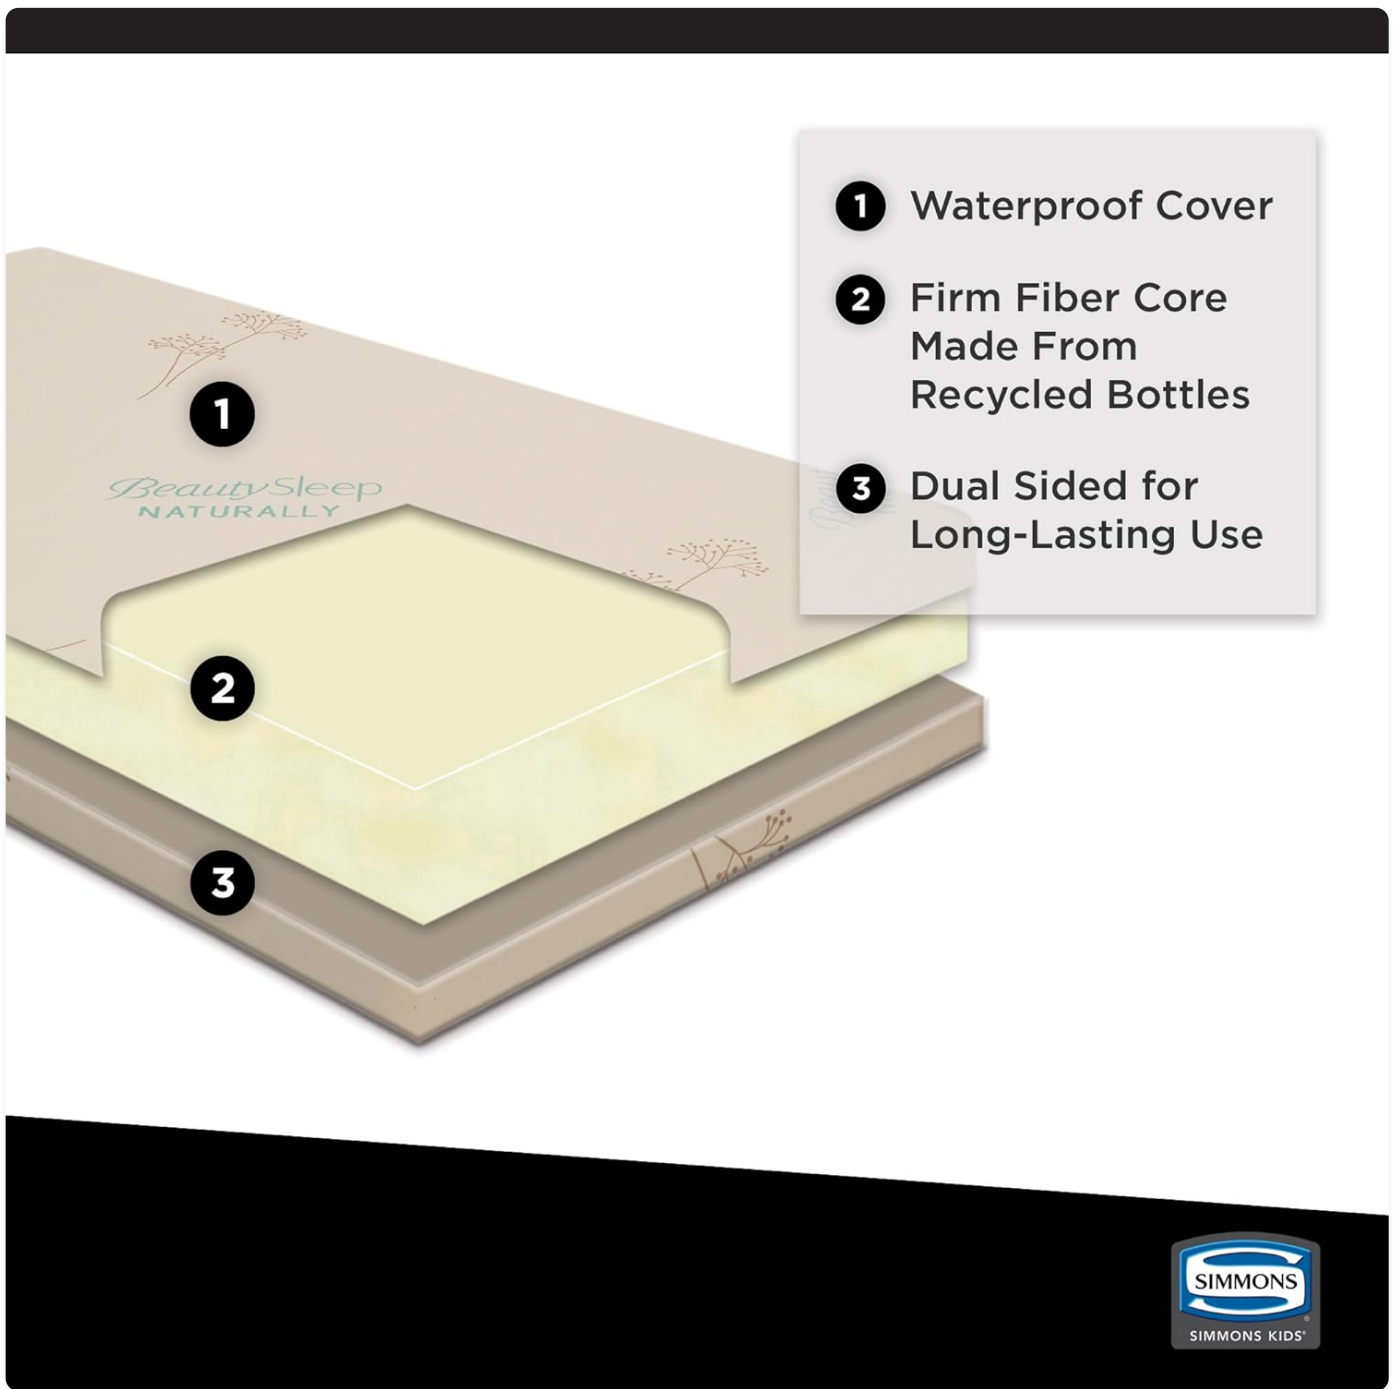

Waterproof Cover

Prolongs the life of the mattress

Stain Resistant

Keeps your mattress looking clean and fresh for many years

Made in the USA

With imported and domestic parts

10 Year Limited Warranty

Image: A visual representation of the dual-sided mattress, emphasizing the benefit of flipping for freshness and extended use.

Image: A collection of icons detailing the mattress's safety certifications (GREENGUARD Gold, CPSIA), features (waterproof, stain resistant), and manufacturing origin (Made in USA).

SPECIFICATIONS

Attribute	Detail
Model Number	M70408-5015
Item Type Name	SlumberTime Naturally 4-Inch Mini Crib Mattress
Brand	Delta Children (Simmons Kids Product Line)
Dimensions (L x W x H)	38 inches x 24 inches x 4 inches
Item Weight	3.9 Pounds
Item Firmness	Firm