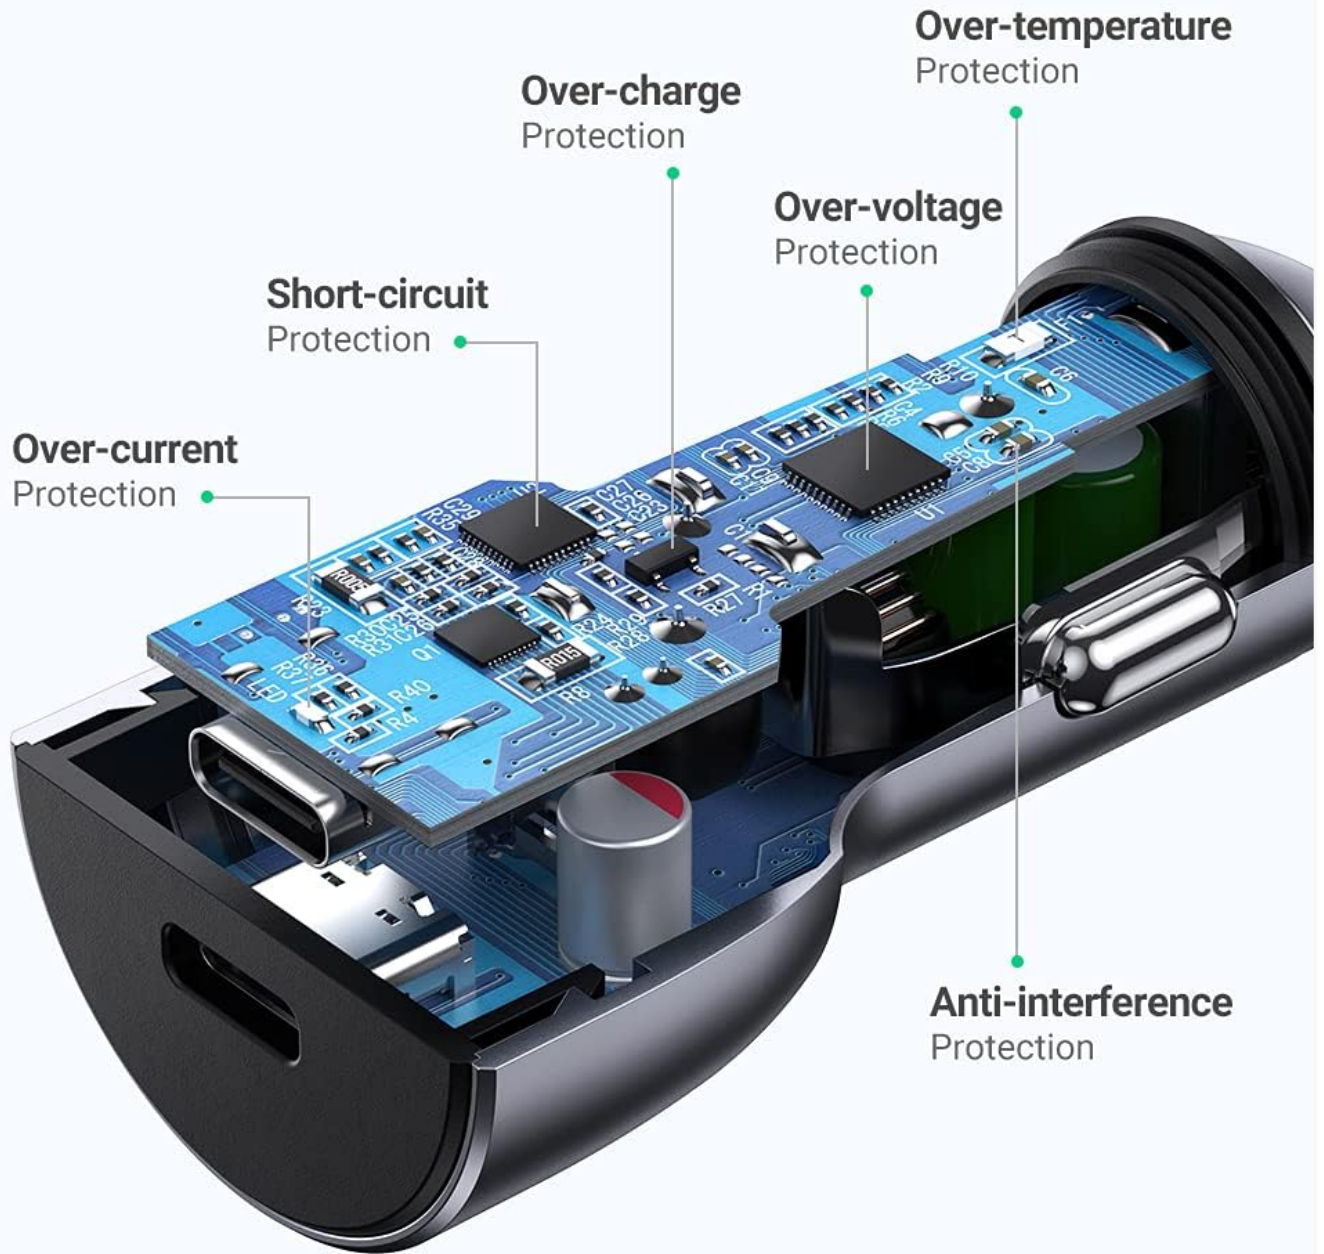

Multi-Protection

Image: An internal view of the UGREEN car charger highlighting its multi-protection features, including safeguards against over-charge, over-current, over-voltage, over-temperature, short-circuit, and anti-interference.

7. Specifications

Feature	Detail
Brand	UGREEN
Model Number	70594
Product Dimensions	2.6 x 1.2 x 1.2 inches
Item Weight	1.12 ounces
Color	Silver
Input Voltage	12V/24V DC (compatible with most vehicles)
Output Ports	2 x USB-C PD (Power Delivery)
Total Output Power	40W (20W per port)
Compatible Phone Models	Google Pixel, iPhone (16/15/14/13/12/11/X/8/SE), Samsung Galaxy (S23/S22/S21/S20/S10/Note 20), Moto, Huawei, Xiaomi, etc.
Compatible Devices	Smartphones, Tablets (iPad Pro/Mini/Air), Nintendo Switch, GoPro, GPS, Dash Cameras, Portable Power Banks, etc.
Safety Features	Over-charge, Over-current, Over-voltage, Over-temperature, Short-circuit, Anti-interference Protection